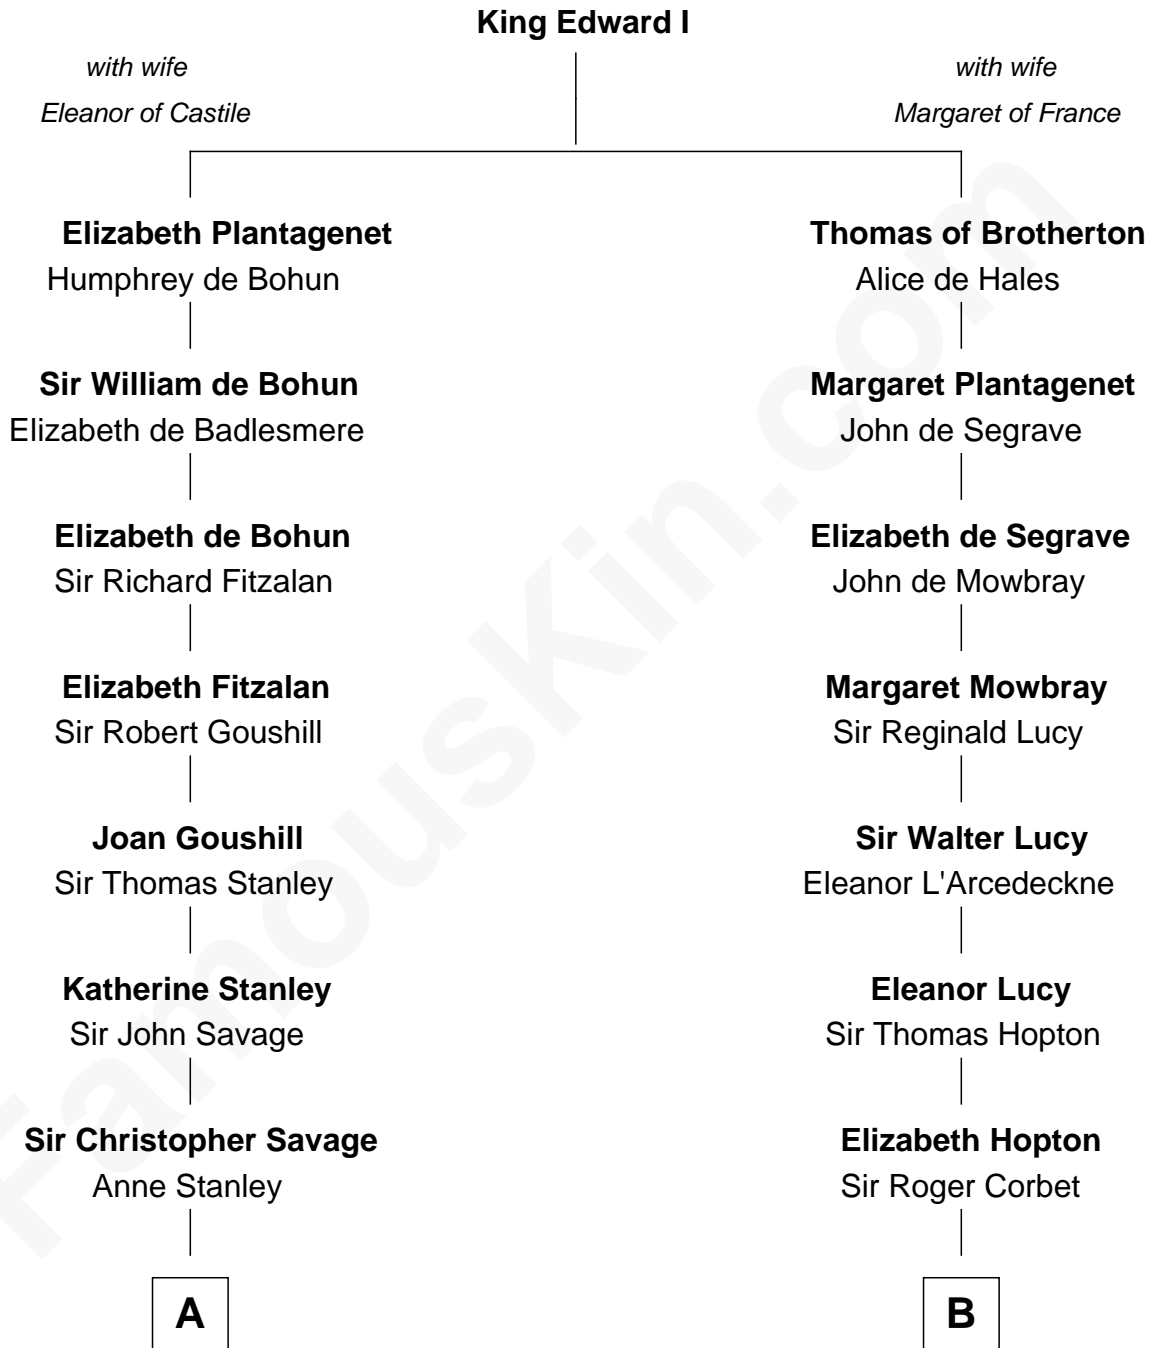

FamousKin.com

Relationship Chart of General George C. Marshall

Author of "The Marshall Plan"

12th cousin 8 times removed of

Richard More

(c1614 - c1696) Mayflower passenger 1620

MAYFLOWER

C

—
Matilda Battaile Taliaferro

Martin Marshall

—
William Champe Marshall

Susan Myers

—
George Catlett Marshall

Laura Emily Bradford

—
General George C. Marshall

U.S. Army - World War II