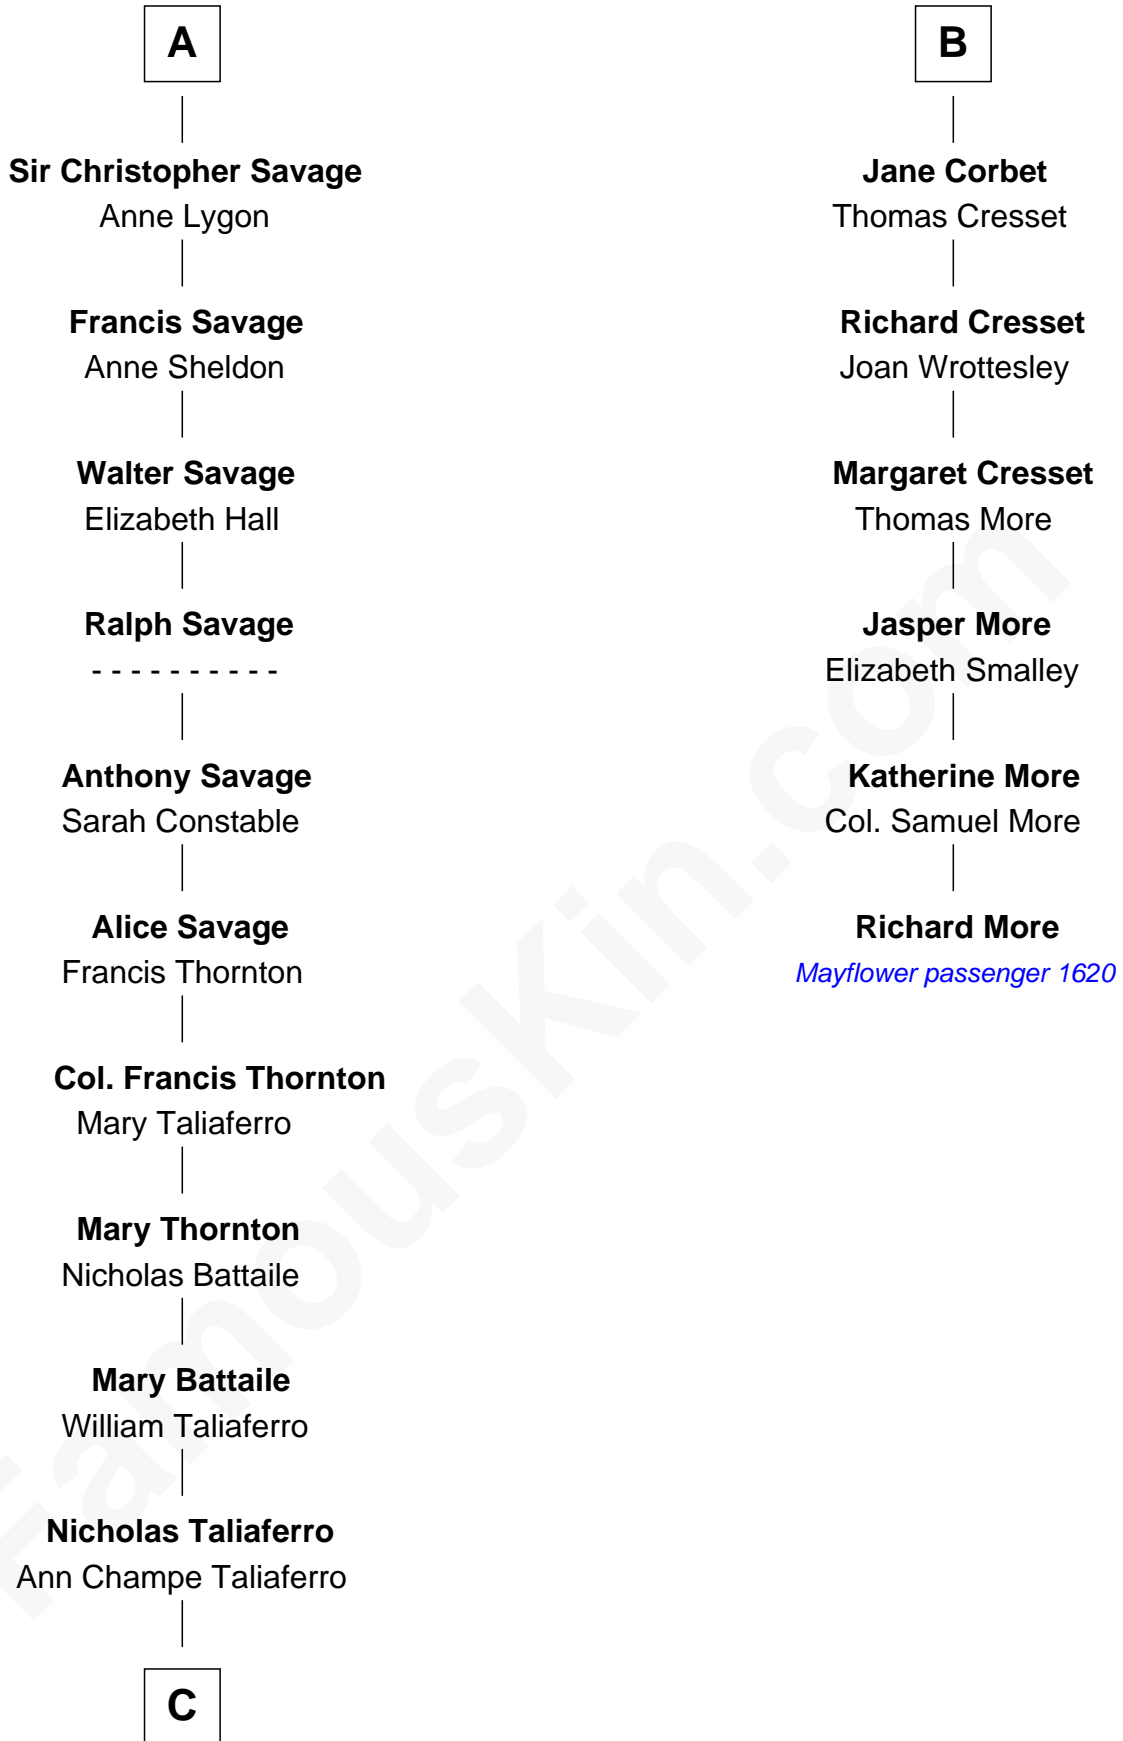

FamousKin.com

Relationship Chart of General George C. Marshall

Author of "The Marshall Plan"

12th cousin 8 times removed of

Richard More

(c1614 - c1696) Mayflower passenger 1620

MAYFLOWER

C

—
Matilda Battaile Taliaferro

Martin Marshall

—
William Champe Marshall

Susan Myers

—
George Catlett Marshall

Laura Emily Bradford

—
General George C. Marshall

U.S. Army - World War II