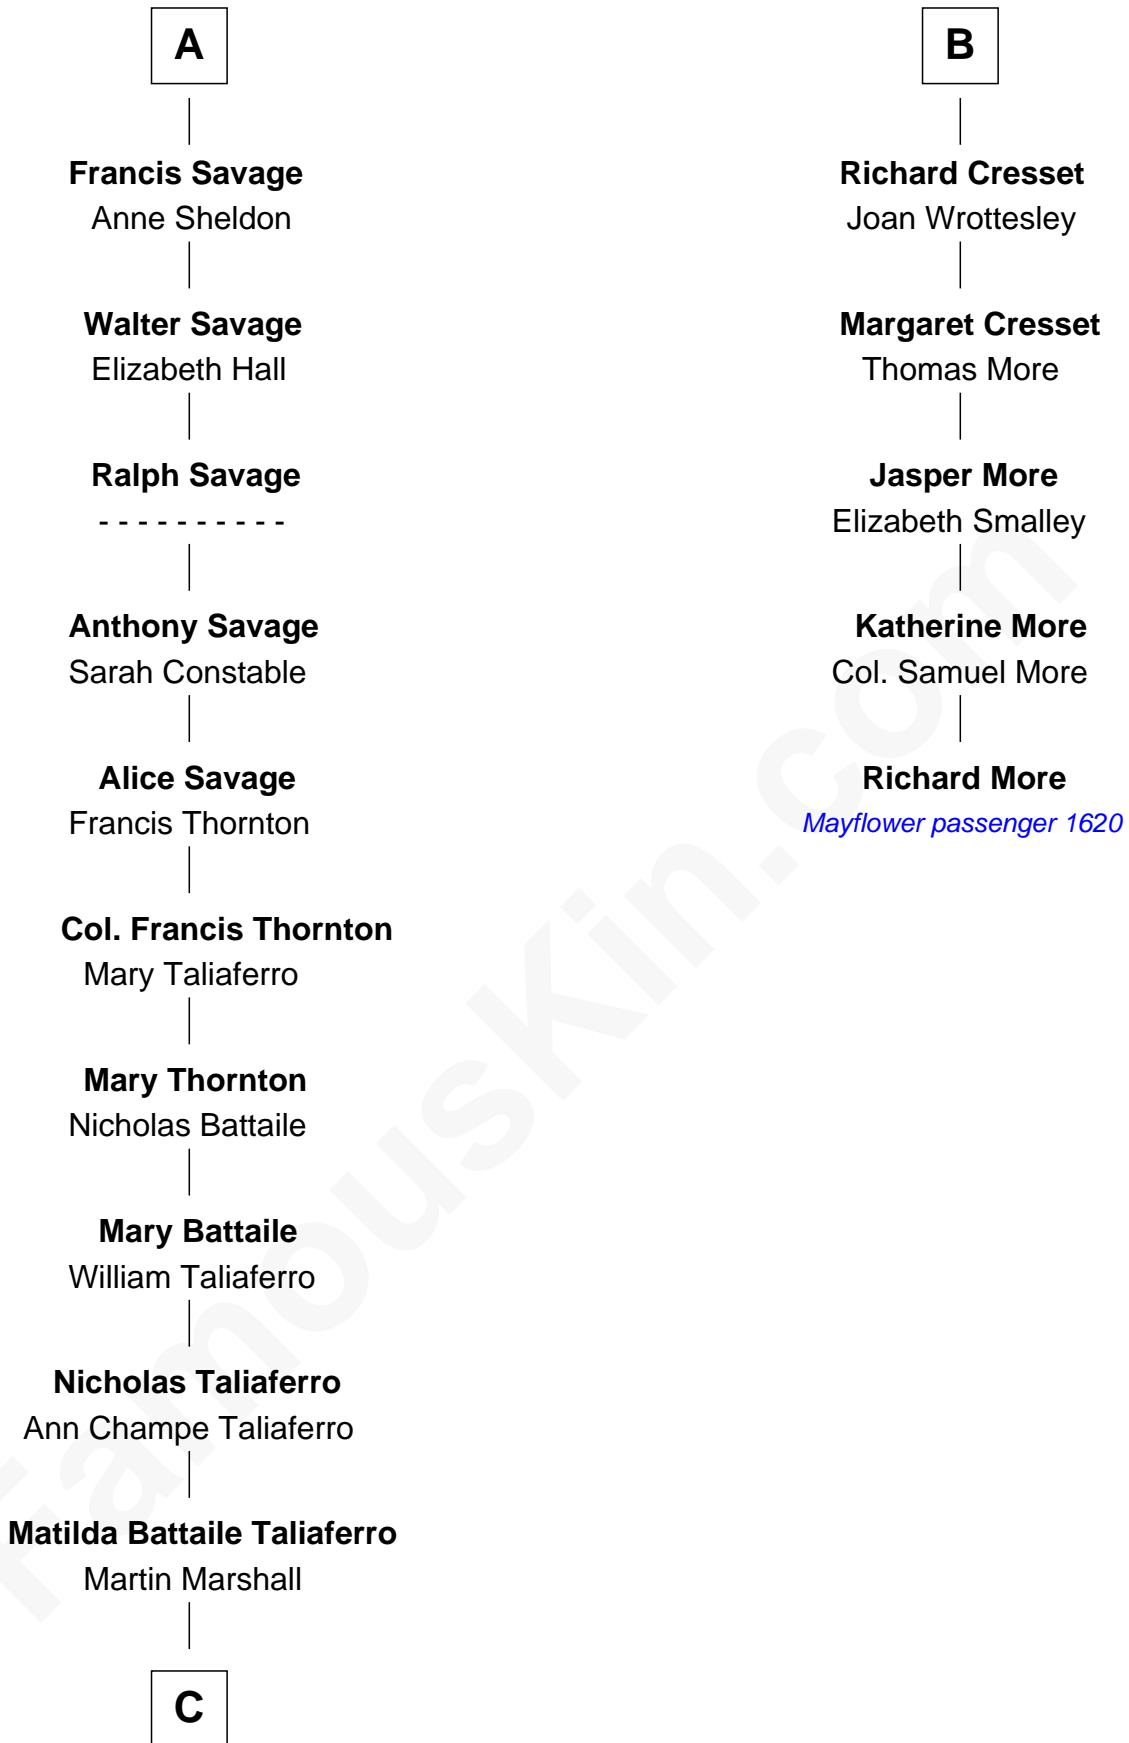

## Relationship Chart of General George C. Marshall

*Author of "The Marshall Plan"*

11th cousin 8 times removed of

**Richard More**

*(c1614 - c1696) Mayflower passenger 1620*

**MAYFLOWER**

**Henry Plantagenet**  
Maud de Chaworth

**Eleanor Plantagenet**

Richard Fitzalan

**Sir Richard Fitzalan**

Elizabeth de Bohun

**Elizabeth Fitzalan**

Sir Robert Goushill

**Joan Goushill**

Sir Thomas Stanley

John de Mowbray

**John de Mowbray**

Elizabeth de Segrave

**Margaret Mowbray**

Sir Reginald Lucy

**Sir Walter Lucy**

Eleanor L'Arcedeckne

**Eleanor Lucy**

Sir Thomas Hopton

**Elizabeth Hopton**

Sir Roger Corbet

**Jane Corbet**

Thomas Cresset

**B**

**C**

—  
**William Champe Marshall**