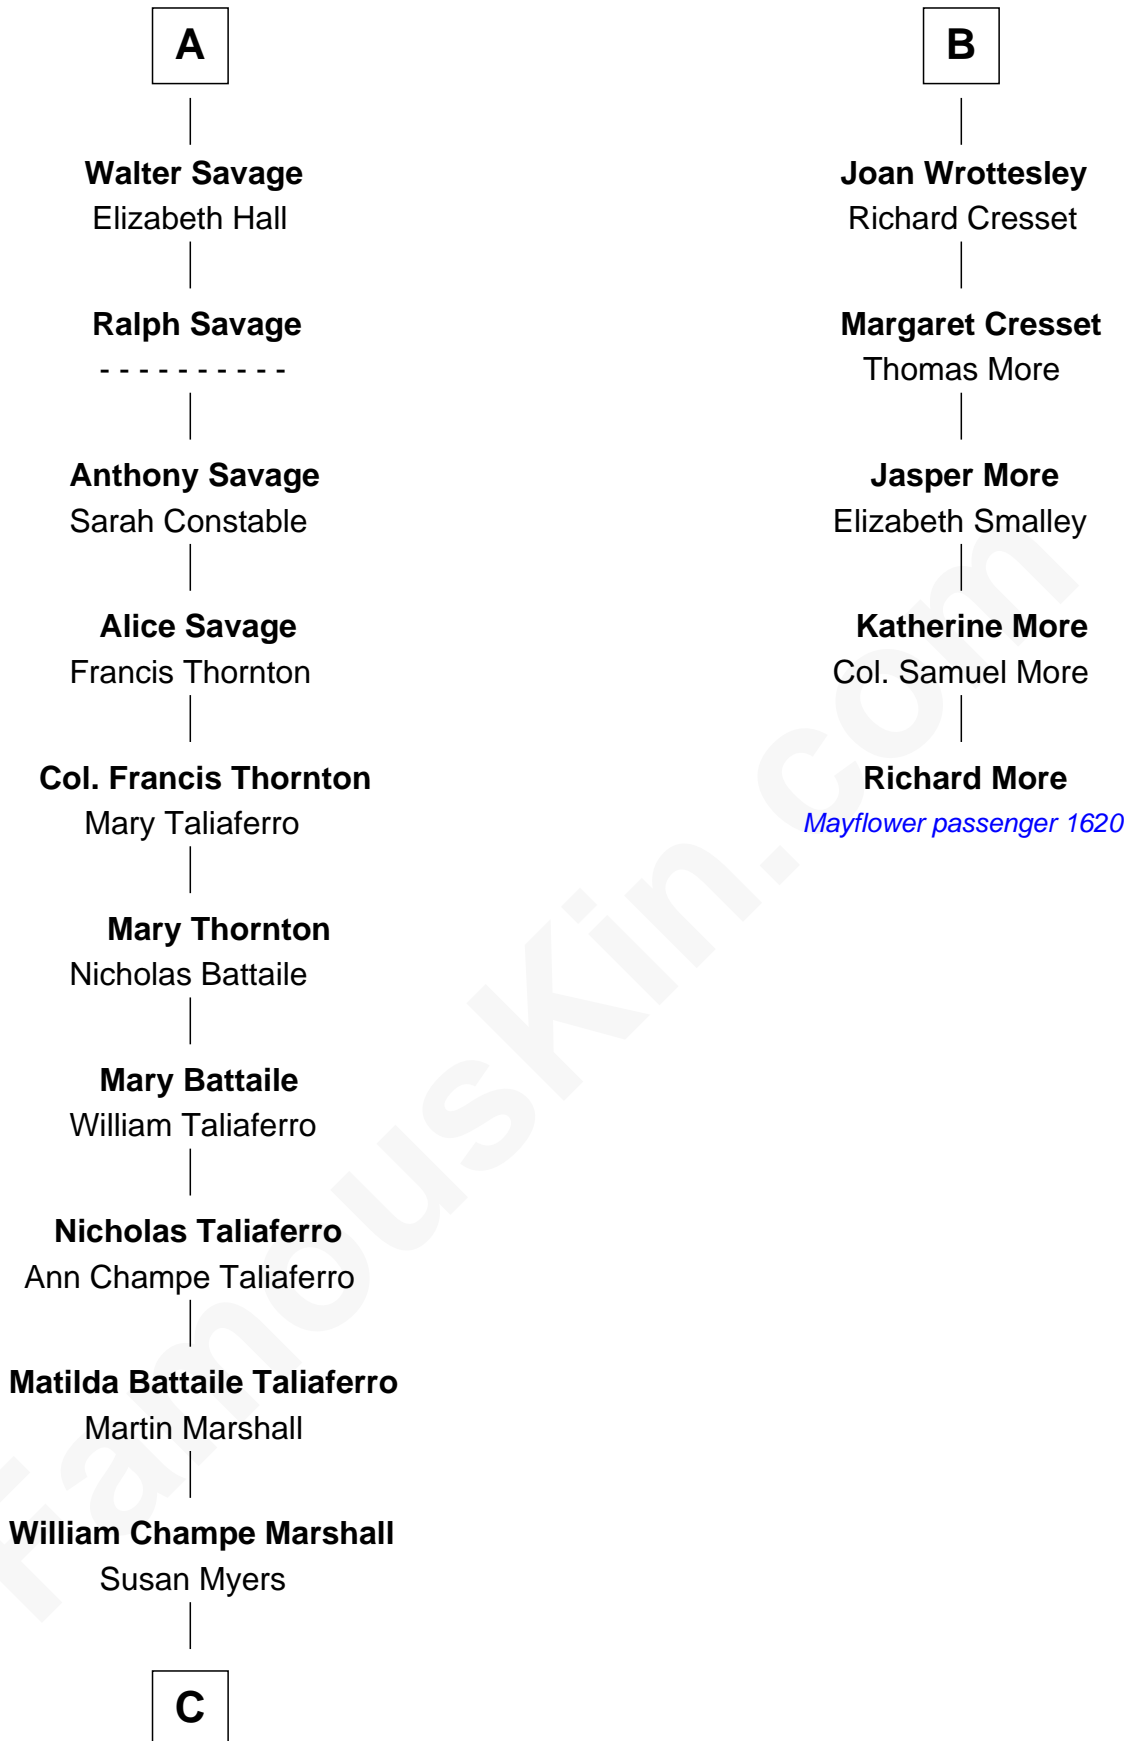

FamousKin.com

Relationship Chart of General George C. Marshall

Author of "The Marshall Plan"

11th cousin 7 times removed of

Richard More

(c1614 - c1696) Mayflower passenger 1620

MAYFLOWER

C

George Catlett Marshall

Laura Emily Bradford

General George C. Marshall

U.S. Army - World War II

FamousKin.com