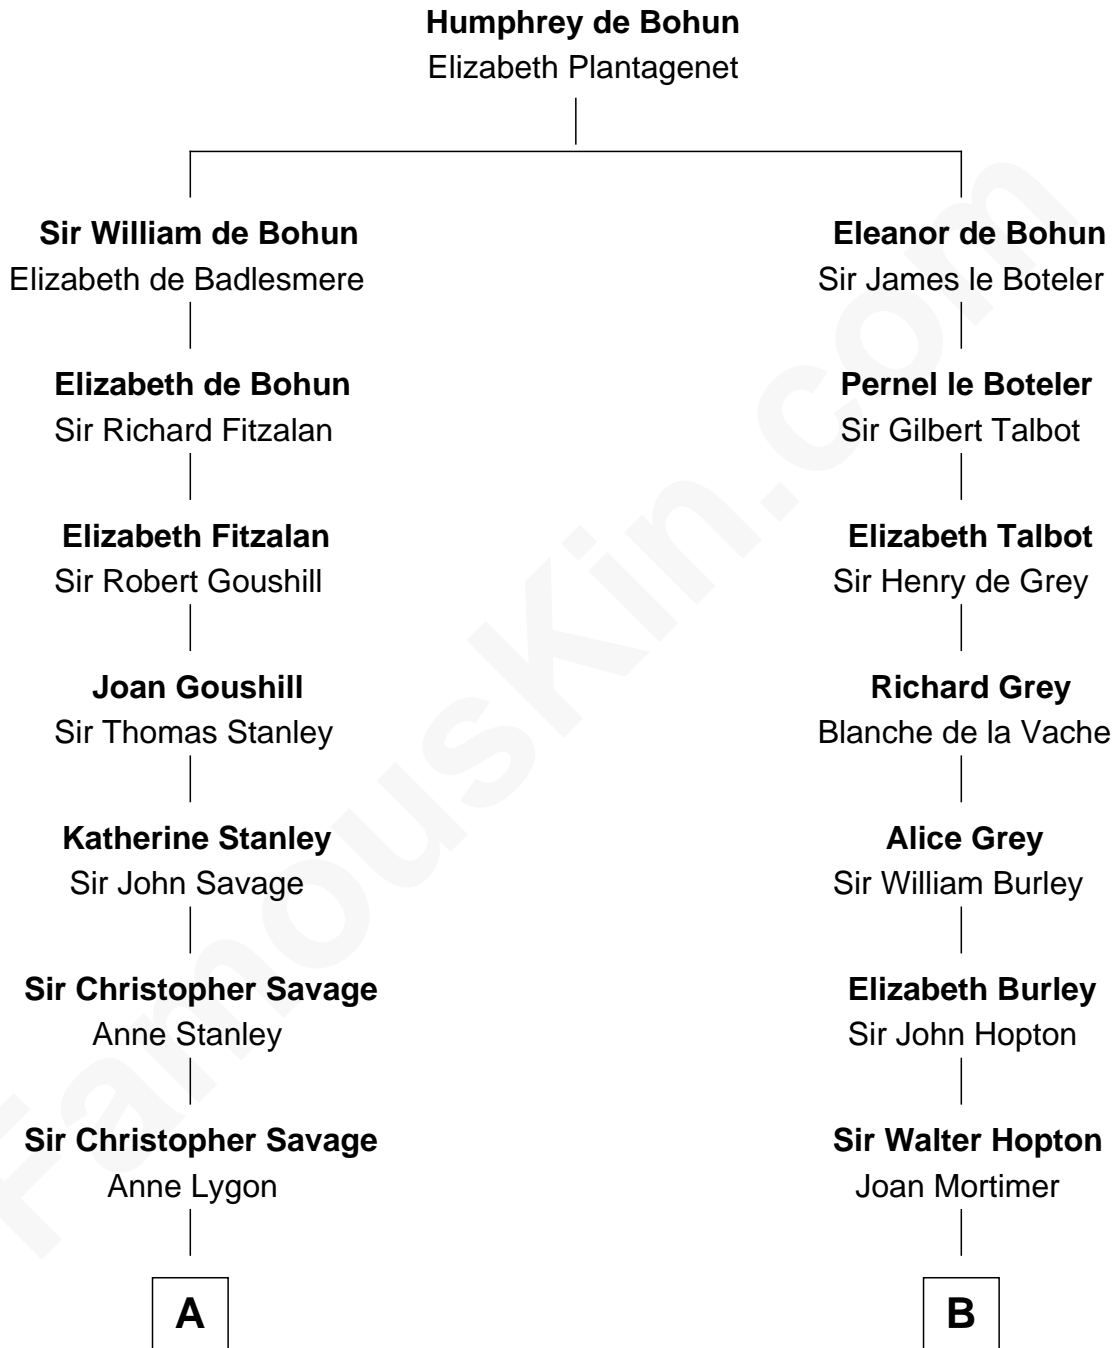

## Relationship Chart of General George C. Marshall

*Author of "The Marshall Plan"*

14th cousin 5 times removed of

**Richard More**

*(c1614 - c1696) Mayflower passenger 1620*

**MAYFLOWER**

**C**

—  
**William Champe Marshall**

Susan Myers

—  
**George Catlett Marshall**

Laura Emily Bradford

—  
**General George C. Marshall**

*U.S. Army - World War II*

FamousKin.com