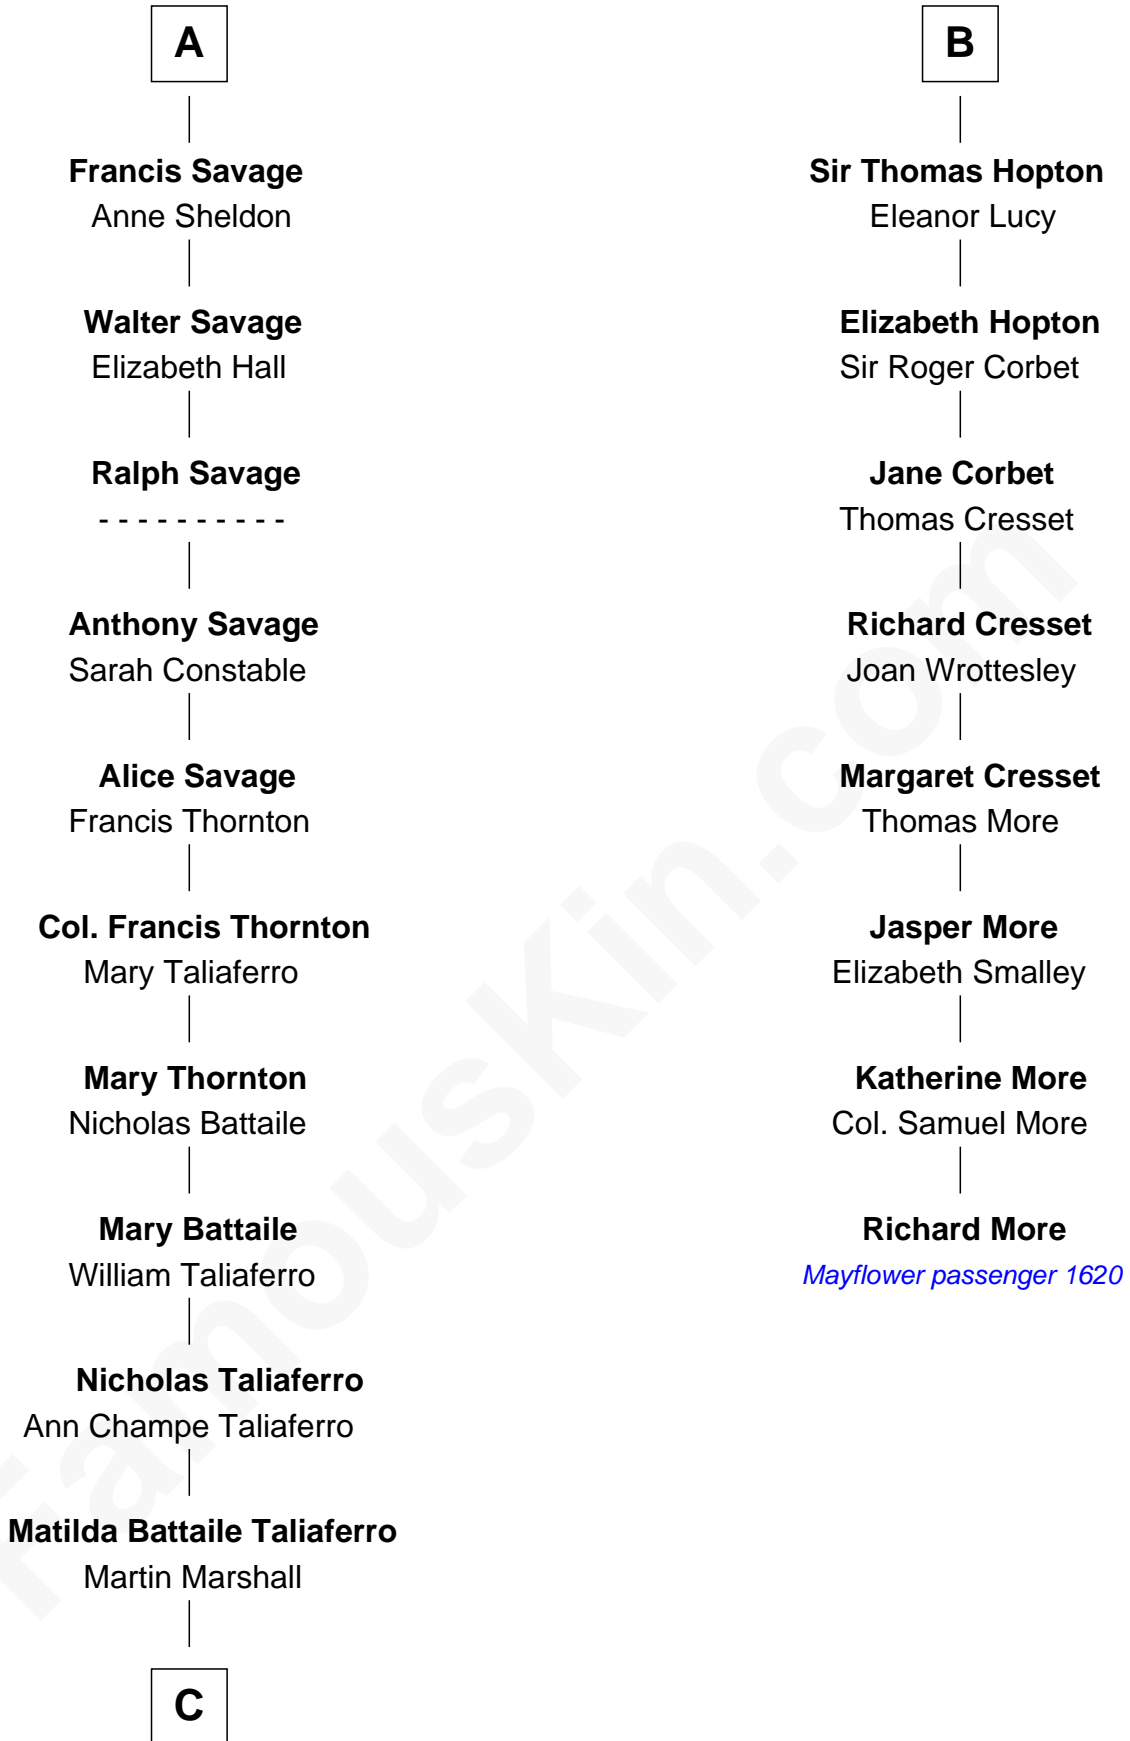

## Relationship Chart of General George C. Marshall

*Author of "The Marshall Plan"*

14th cousin 5 times removed of

**Richard More**

*(c1614 - c1696) Mayflower passenger 1620*

**MAYFLOWER**

**C**

—  
**William Champe Marshall**

Susan Myers

—  
**George Catlett Marshall**

Laura Emily Bradford

—  
**General George C. Marshall**

*U.S. Army - World War II*

FamousKin.com