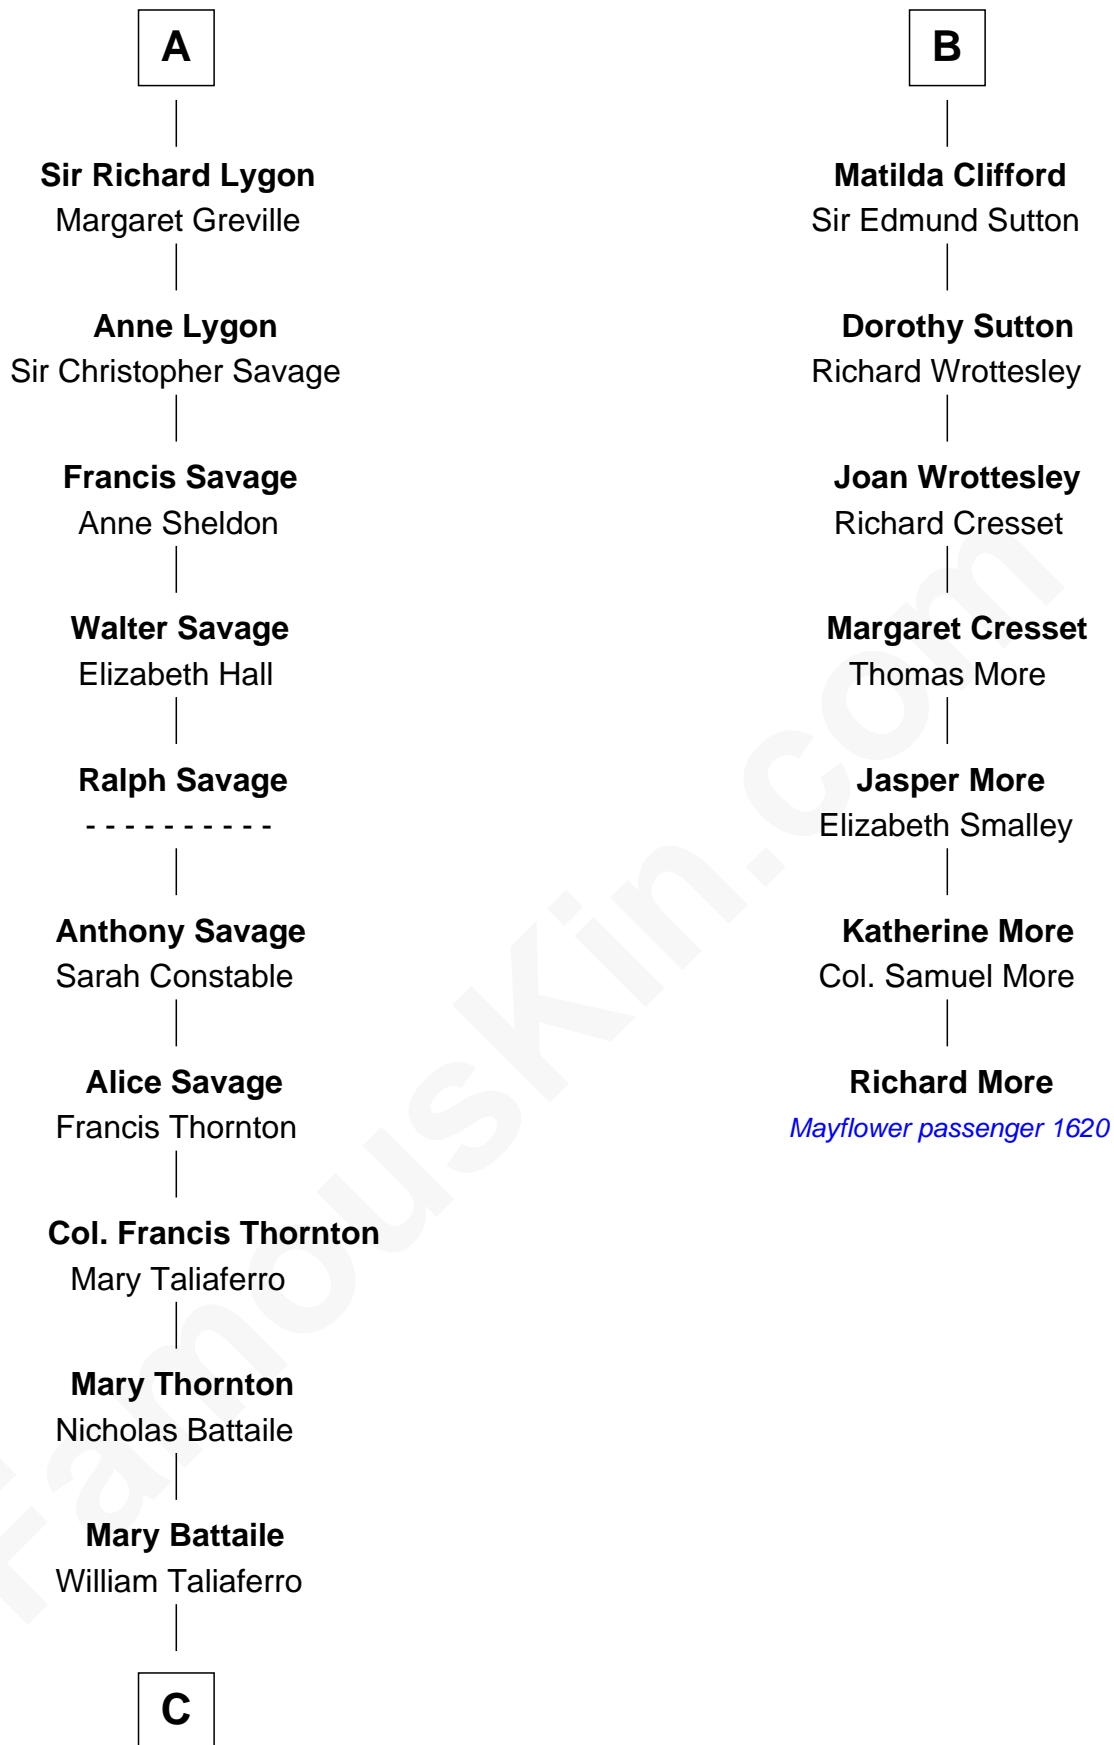

**FamousKin.com**  
**Relationship Chart of**  
**General George C. Marshall**

*Author of "The Marshall Plan"*

13th cousin 8 times removed of

**Richard More**

*(c1614 - c1696) Mayflower passenger 1620*

**MAYFLOWER**

**C**

—  
**Nicholas Taliaferro**

Ann Champe Taliaferro

—  
**Matilda Battaile Taliaferro**

Martin Marshall

—  
**William Champe Marshall**

Susan Myers

—  
**George Catlett Marshall**

Laura Emily Bradford

—  
**General George C. Marshall**

*U.S. Army - World War II*