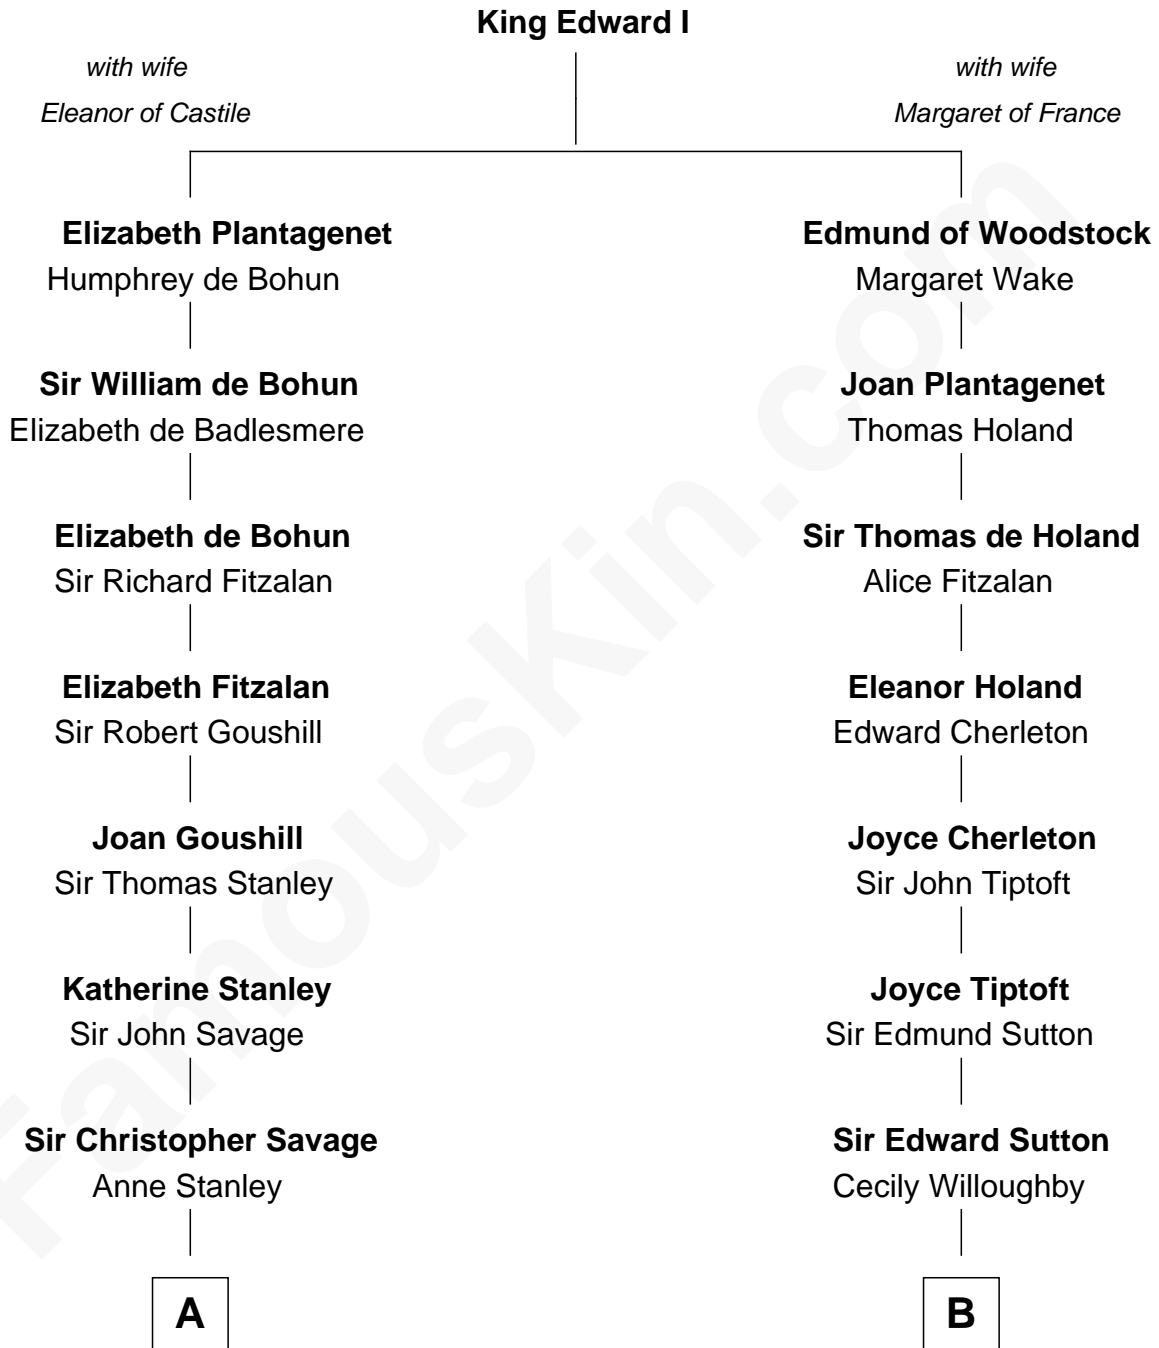

FamousKin.com
Relationship Chart of
General George C. Marshall
Author of "The Marshall Plan"

15th cousin 5 times removed of

Bathsheba (Ruggles) Spooner

First woman executed for murder in U.S. by non-British government

C

Matilda Battaile Taliaferro

Martin Marshall

William Champe Marshall

Susan Myers

George Catlett Marshall

Laura Emily Bradford

General George C. Marshall