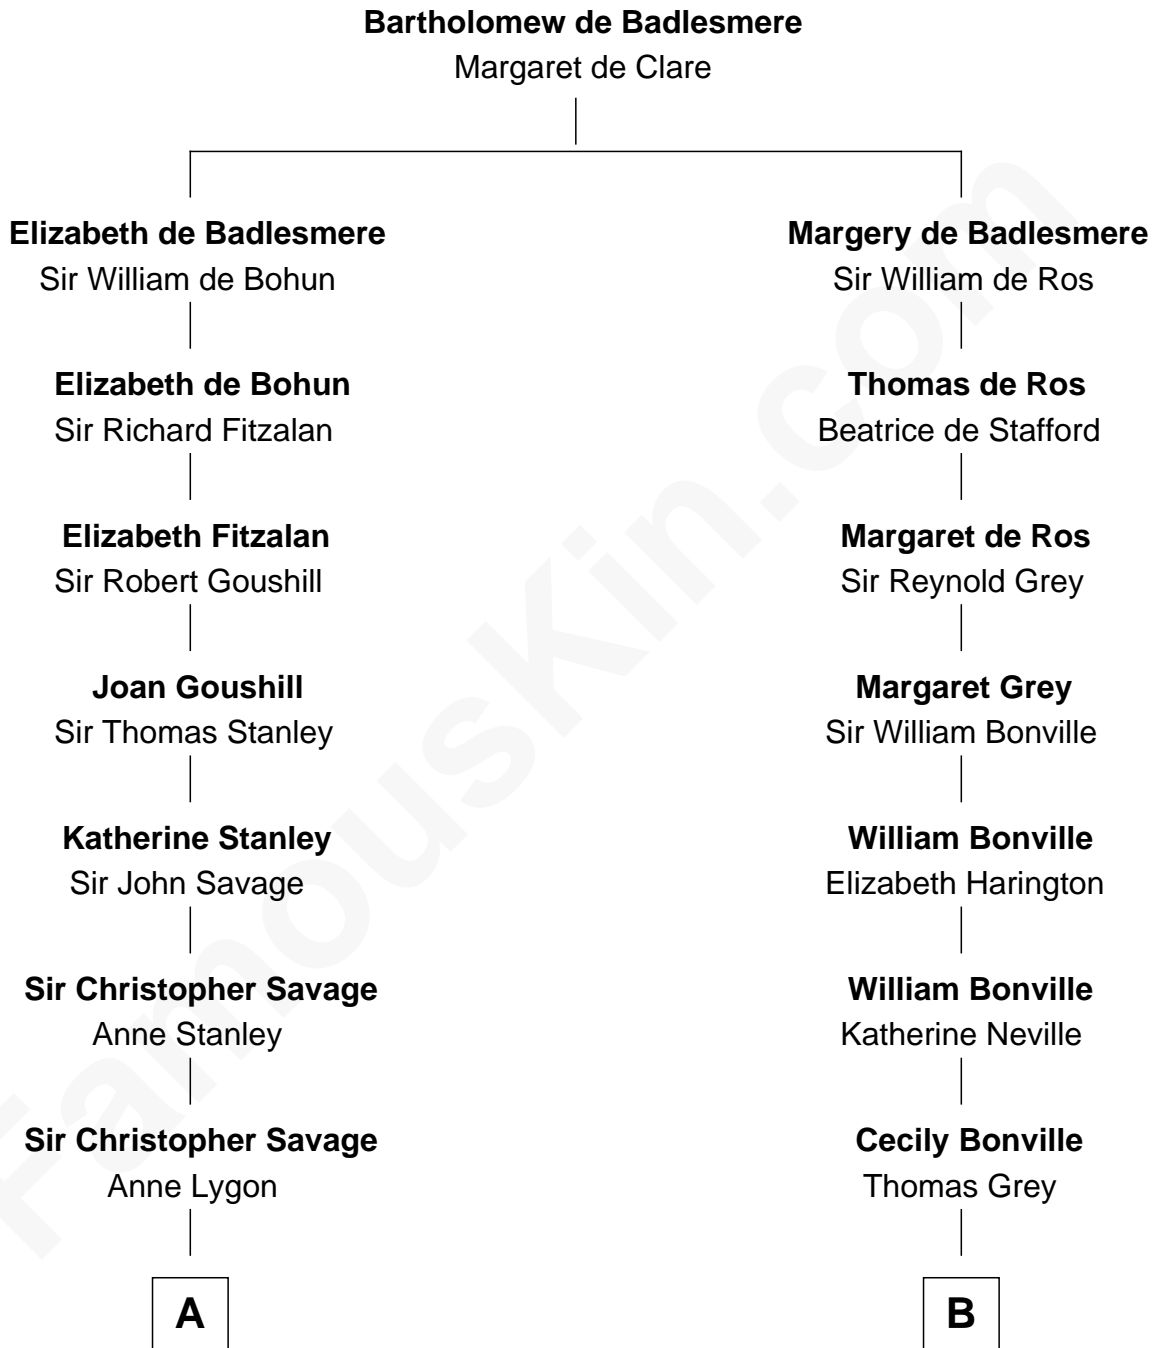

# FamousKin.com

## Relationship Chart of General George C. Marshall

*Author of "The Marshall Plan"*

15th cousin 4 times removed of

## Bathsheba (Ruggles) Spooner

*First woman executed for murder in U.S. by non-British government*

C

William Champe Marshall

Susan Myers

George Catlett Marshall

Laura Emily Bradford

General George C. Marshall