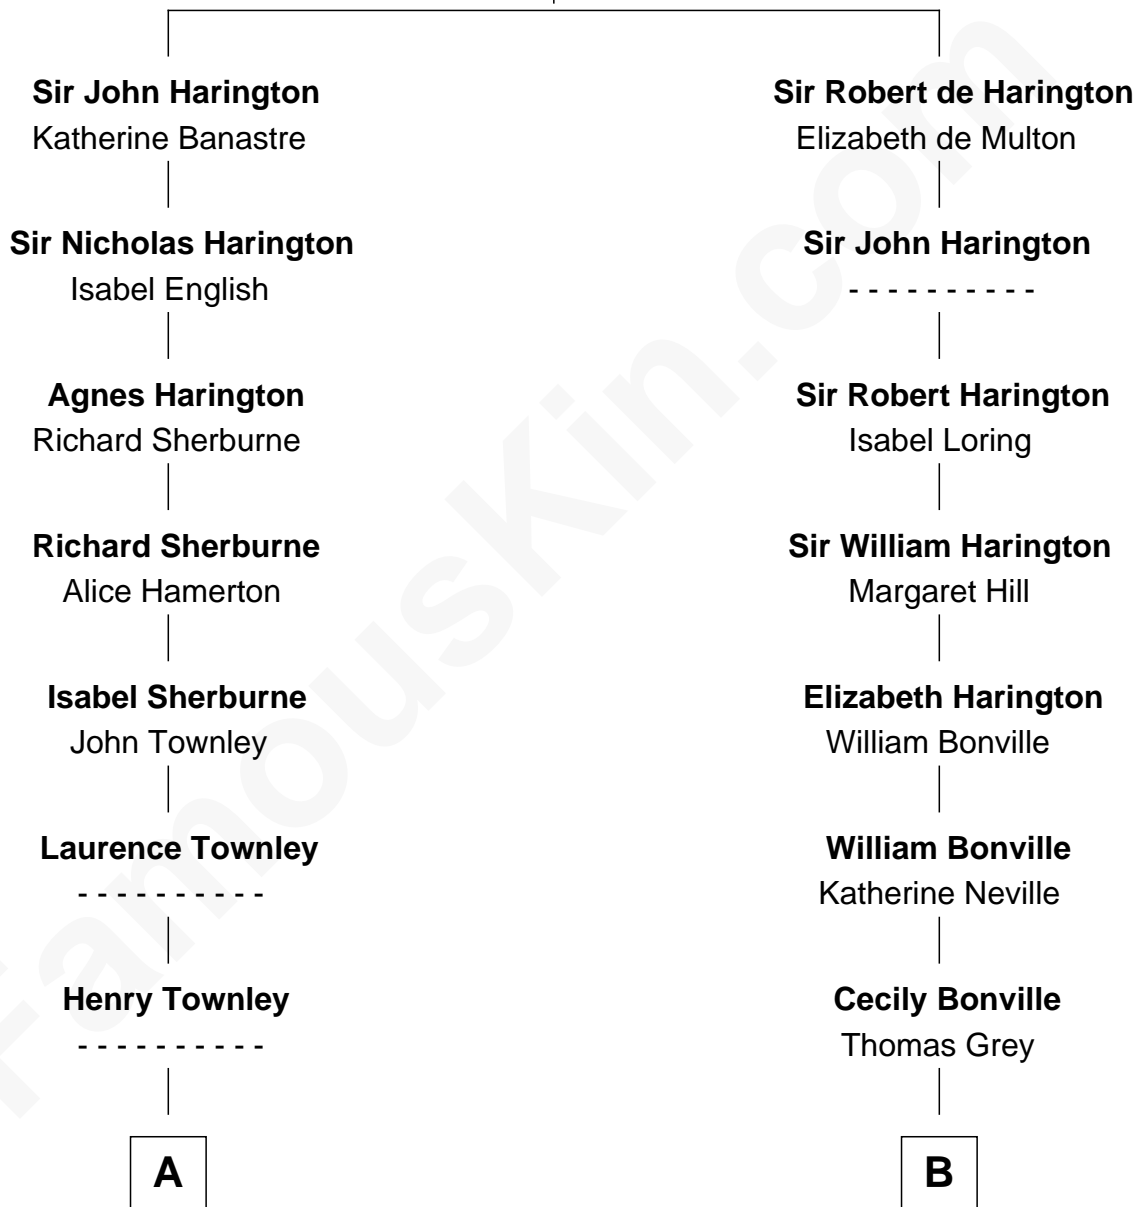

## Relationship Chart of General George C. Marshall

*Author of "The Marshall Plan"*

15th cousin 4 times removed of

## Bathsheba (Ruggles) Spooner

*First woman executed for murder in U.S. by non-British government*

**Sir John de Harington**

Joan - - - - -

C

William Champe Marshall

Susan Myers

George Catlett Marshall