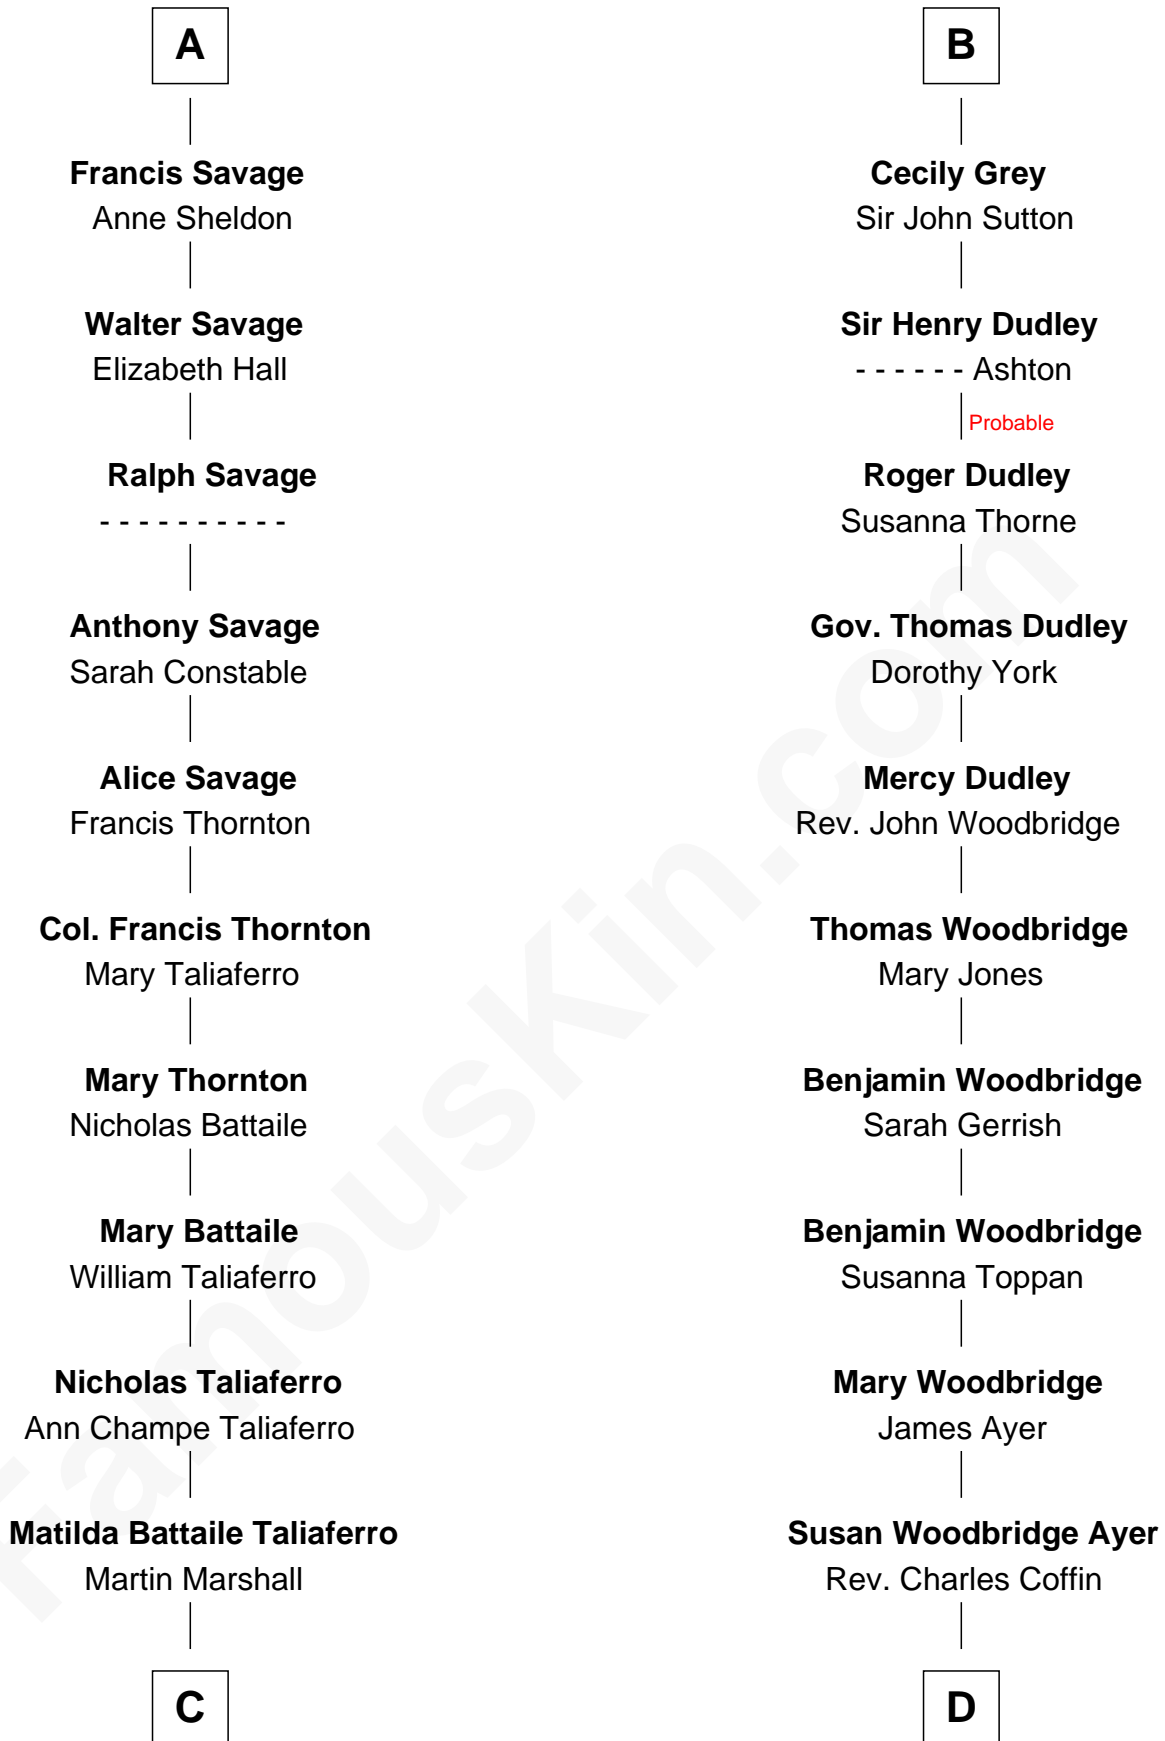

**FamousKin.com**  
**Relationship Chart of**  
**General George C. Marshall**

*Author of "The Marshall Plan"*

19th cousin 1 time removed of

**Tennessee Williams**

*Author of A Streetcar Named Desire*

**Bartholomew de Badlesmere**

**Margery de Badlesmere**

Sir William de Ros

**Thomas de Ros**

Beatrice de Stafford

**Margaret de Ros**

Sir Reynold Grey

**Margaret Grey**

Sir William Bonville

**William Bonville**

Elizabeth Harington

**William Bonville**

Katherine Neville

**Cecily Bonville**

Thomas Grey

**B**

**C**

**William Champe Marshall**

Susan Myers

**George Catlett Marshall**

Laura Emily Bradford

**General George C. Marshall**

*U.S. Army - World War II*

**D**

**Cornelius Worcester Coffin**