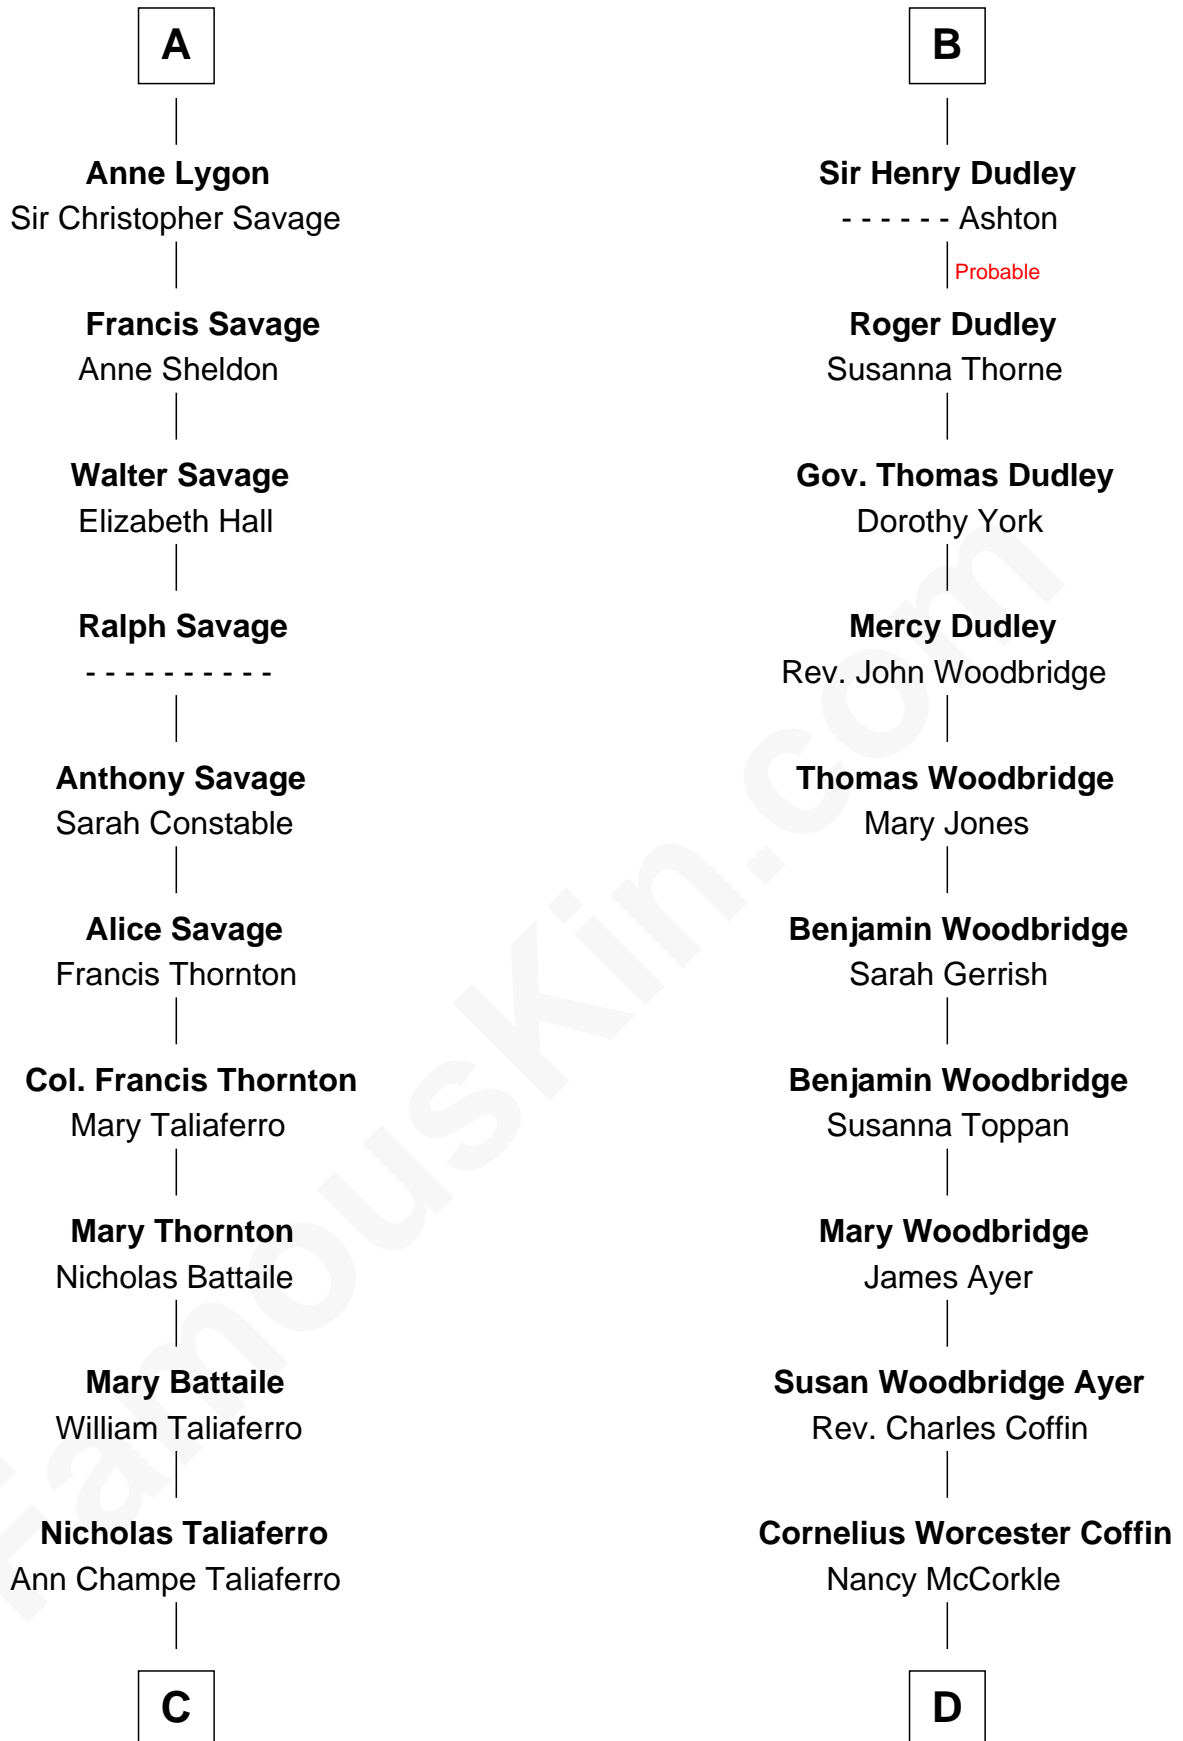

FamousKin.com
Relationship Chart of
General George C. Marshall

Author of "The Marshall Plan"

19th cousin 1 time removed of

Tennessee Williams

Author of A Streetcar Named Desire

C

Matilda Battaile Taliaferro

Martin Marshall

William Champe Marshall

Susan Myers

George Catlett Marshall

Laura Emily Bradford

General George C. Marshall

U.S. Army - World War II

D

Isabelle Coffin

Thomas Lanier Williams

Cornelius Coffin Williams

Edwina Dakin

Tennessee Williams

Author of A Streetcar Named Desire

FamousKin.com