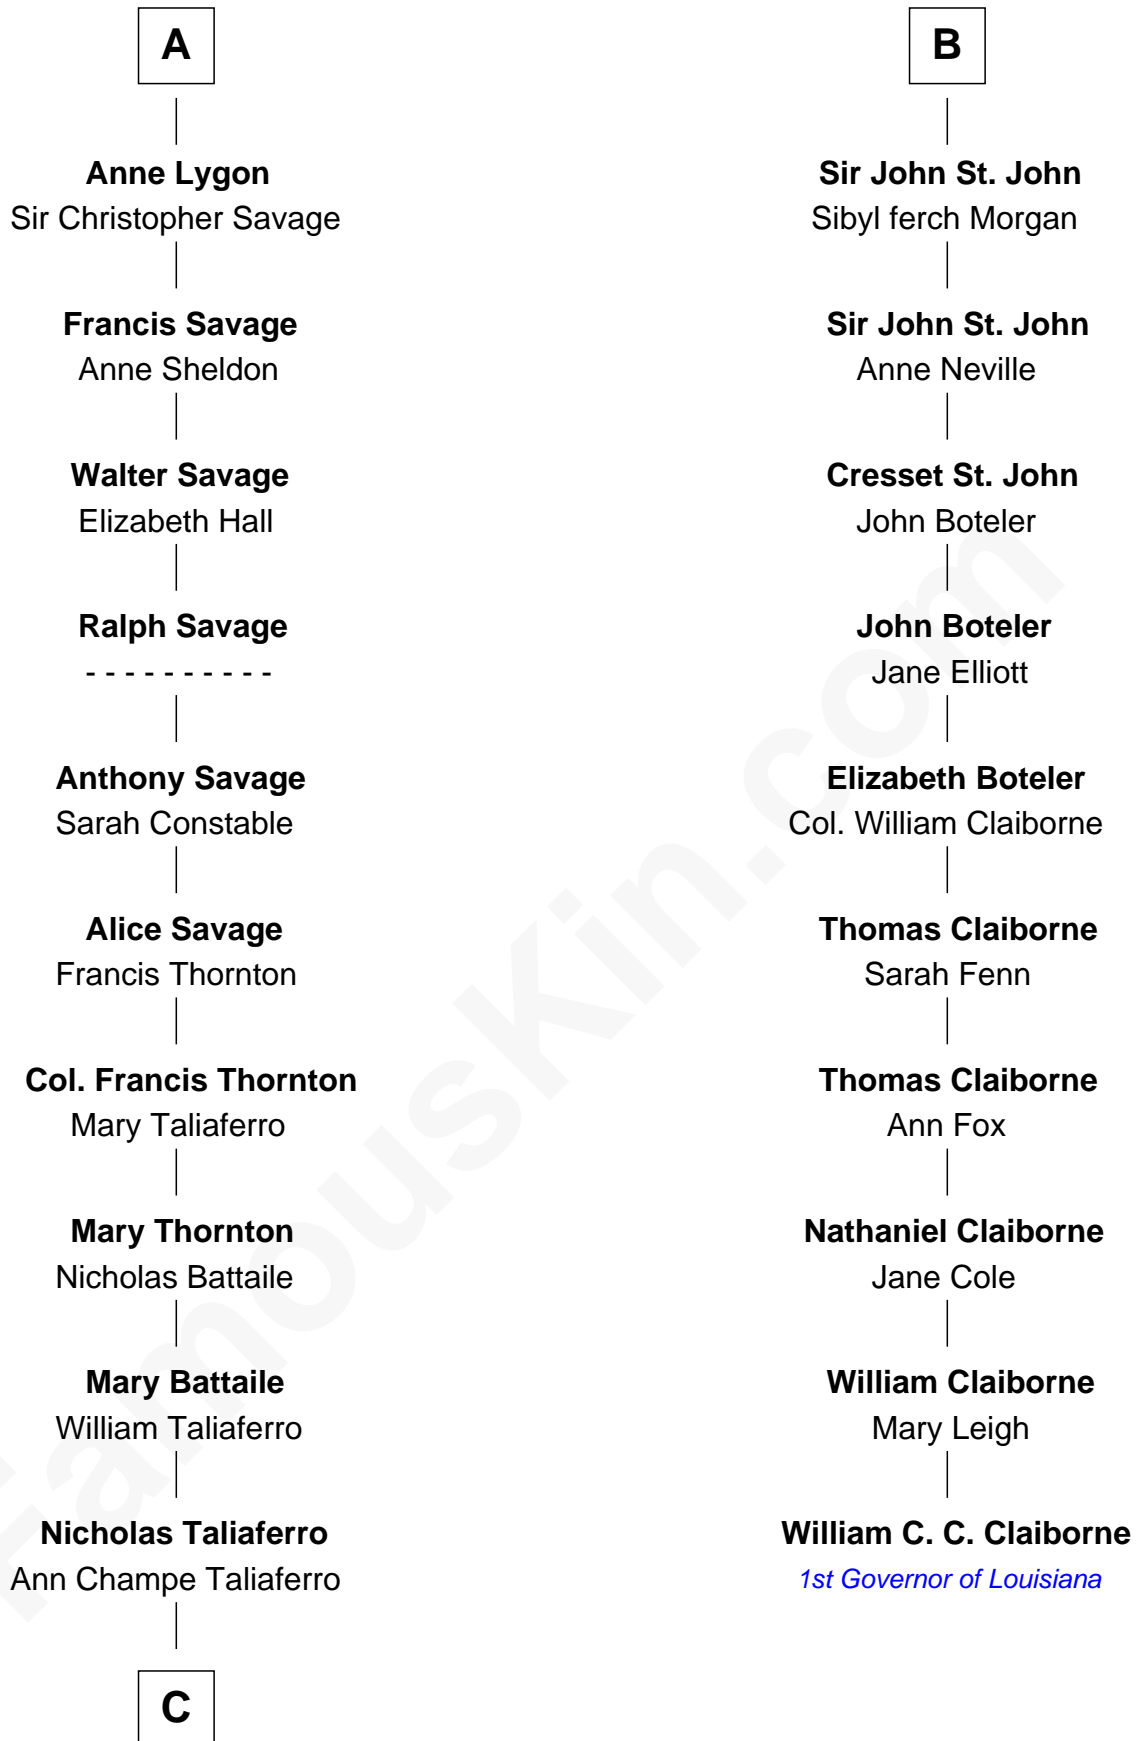

FamousKin.com

Relationship Chart of General George C. Marshall

Author of "The Marshall Plan"

16th cousin 4 times removed of

William C. C. Claiborne

1st Governor of Louisiana

Sir Walter de Beauchamp

Alice de Tony

C

—
Matilda Battaile Taliaferro

Martin Marshall

—
William Champe Marshall

Susan Myers

—
George Catlett Marshall

Laura Emily Bradford

—
General George C. Marshall