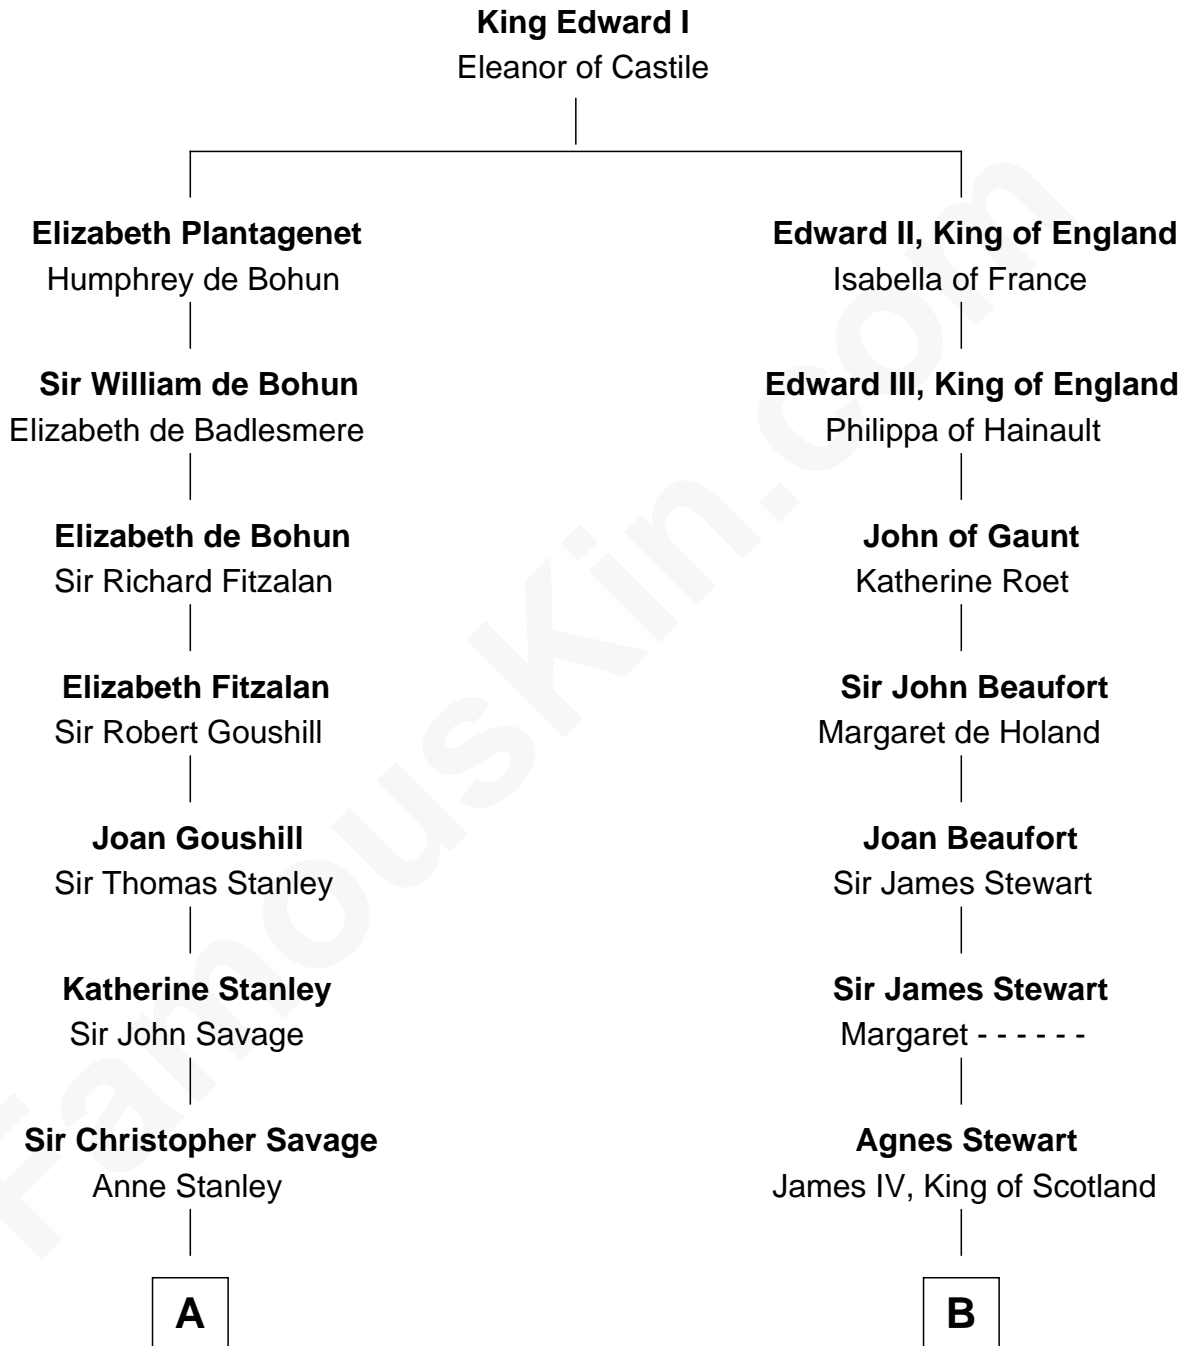

# FamousKin.com

## Relationship Chart of General George C. Marshall

*Author of "The Marshall Plan"*

20th cousin 1 time removed of

**Howard Dean**

*79th Governor of Vermont*

**C**

**Matilda Battaile Taliaferro**

Martin Marshall