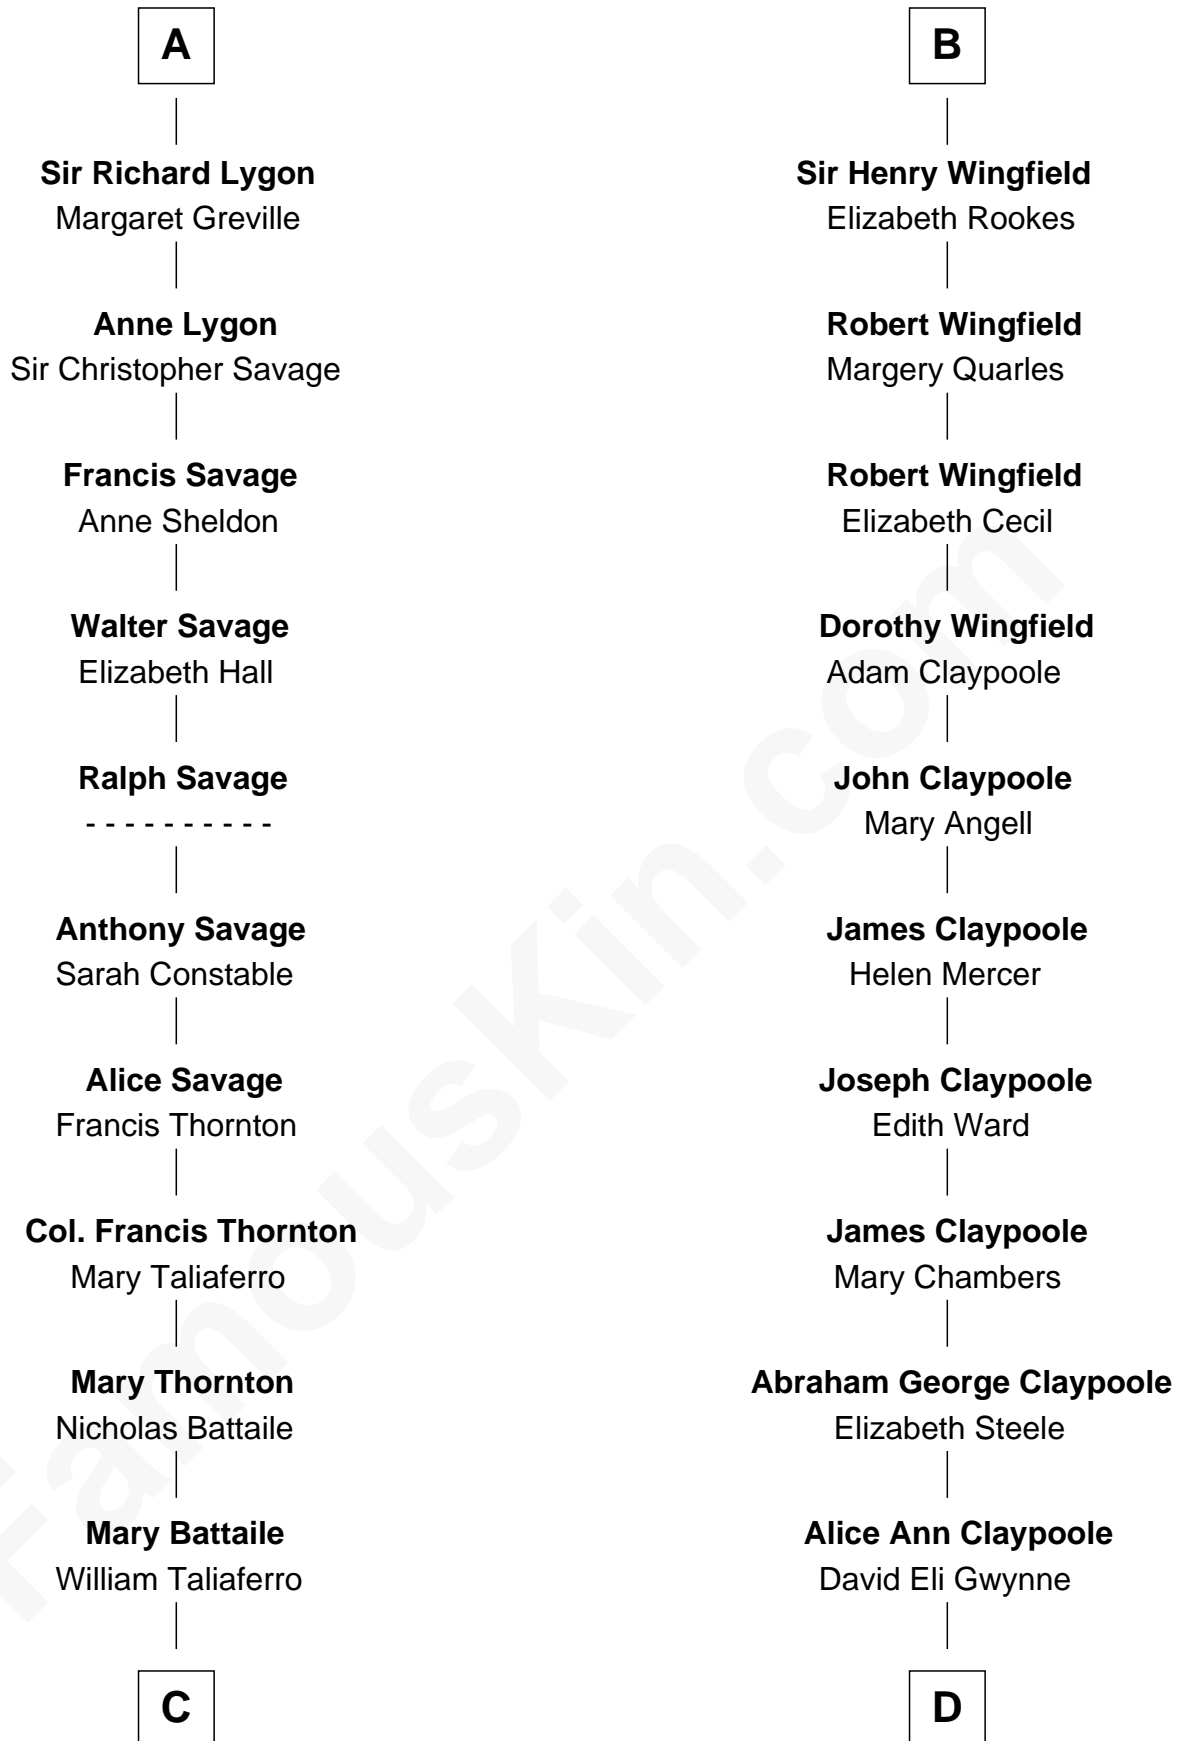

FamousKin.com

Relationship Chart of General George C. Marshall

Author of "The Marshall Plan"

21st cousin of

Anderson Cooper

Television Journalist

Sir William de Beauchamp

Isabel Mauduit

Maud FitzJohn

Isabella de Beauchamp

Sir Patrick de Chaworth

Maud de Chaworth

Henry Plantagenet

Eleanor Plantagenet

Richard Fitzalan

Sir Richard Fitzalan

Elizabeth de Bohun

Elizabeth Fitzalan

Sir Robert Goushill

Elizabeth Goushill

Sir Robert Wingfield

B

C

Nicholas Taliaferro
Ann Champe Taliaferro

Matilda Battaile Taliaferro
Martin Marshall

William Champe Marshall
Susan Myers

George Catlett Marshall
Laura Emily Bradford

General George C. Marshall
U.S. Army - World War II

D

Abraham Evan Gwynne
Rachel Moore Flagg