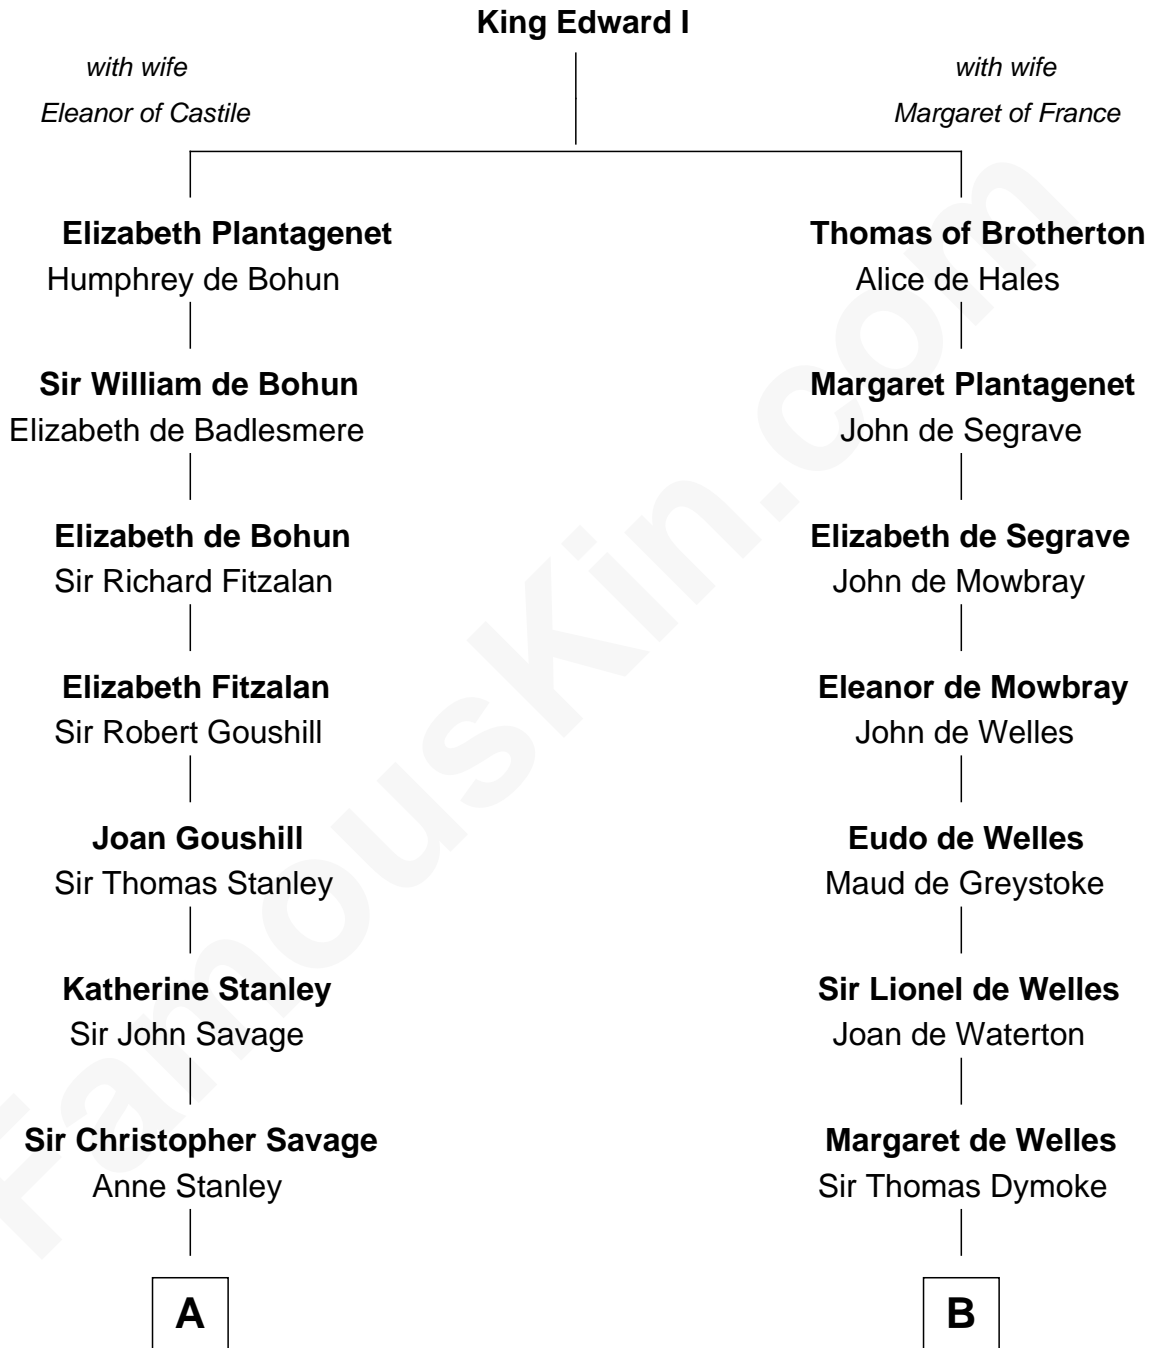

FamousKin.com

Relationship Chart of General George C. Marshall

Author of "The Marshall Plan"

20th cousin 1 time removed of

Ray Bradbury

Author of The Martian Chronicles

C

Matilda Battaile Taliaferro

Martin Marshall

William Champe Marshall

Susan Myers

George Catlett Marshall

Laura Emily Bradford

General George C. Marshall

U.S. Army - World War II

D