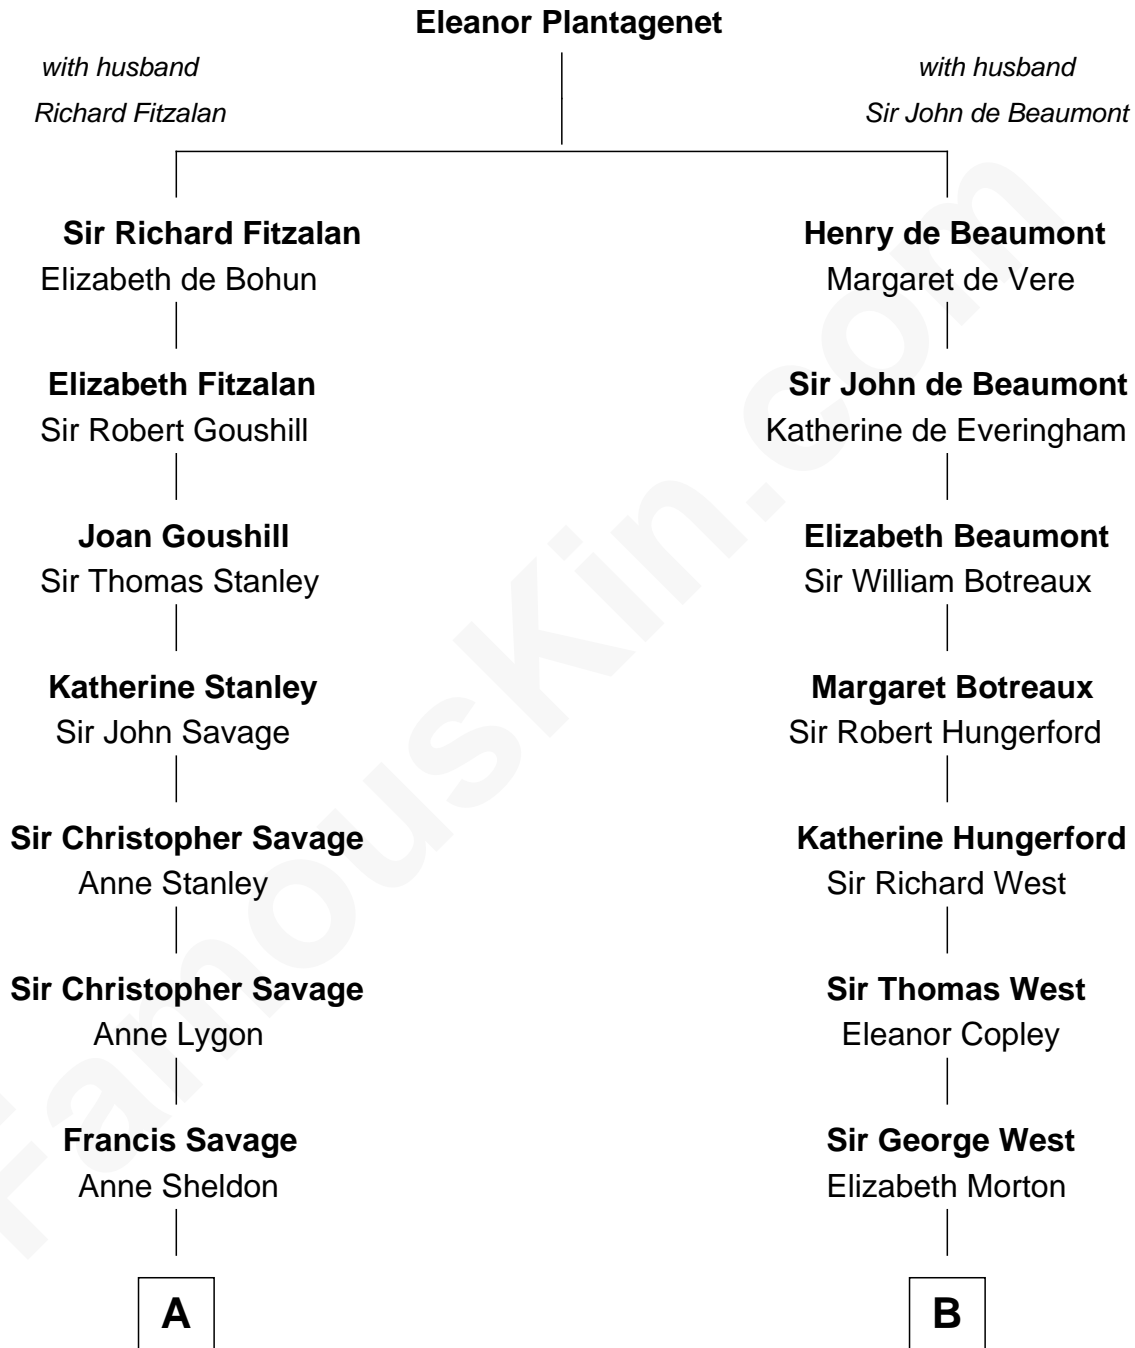

# FamousKin.com

## Relationship Chart of General George C. Marshall

*Author of "The Marshall Plan"*

18th cousin 1 time removed of

**Ray Bradbury**

*Author of The Martian Chronicles*

**C**

**George Catlett Marshall**

Laura Emily Bradford