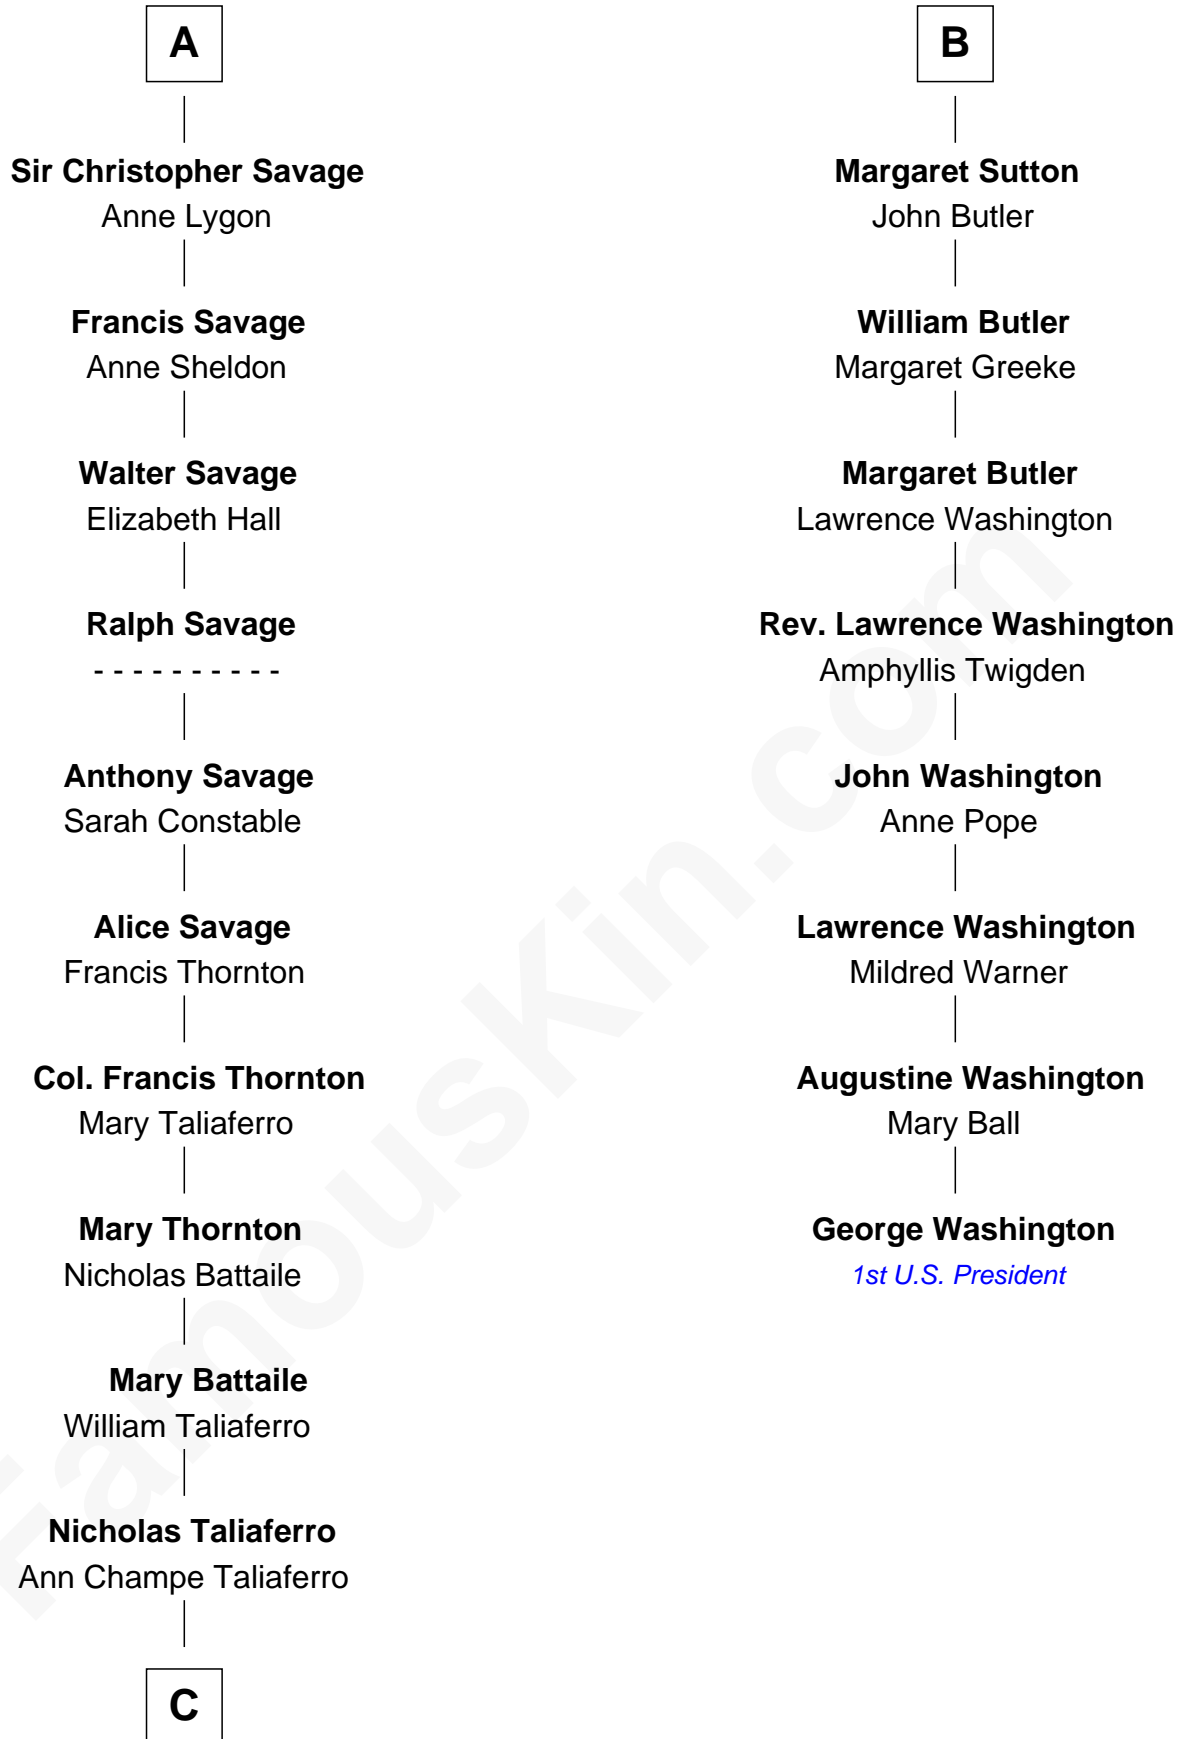

FamousKin.com
Relationship Chart of
General George C. Marshall
Author of "The Marshall Plan"

14th cousin 6 times removed of

George Washington
1st U.S. President

C

—
Matilda Battaile Taliaferro

Martin Marshall

—
William Champe Marshall

Susan Myers

—
George Catlett Marshall

Laura Emily Bradford

—
General George C. Marshall

U.S. Army - World War II

FamousKin.com