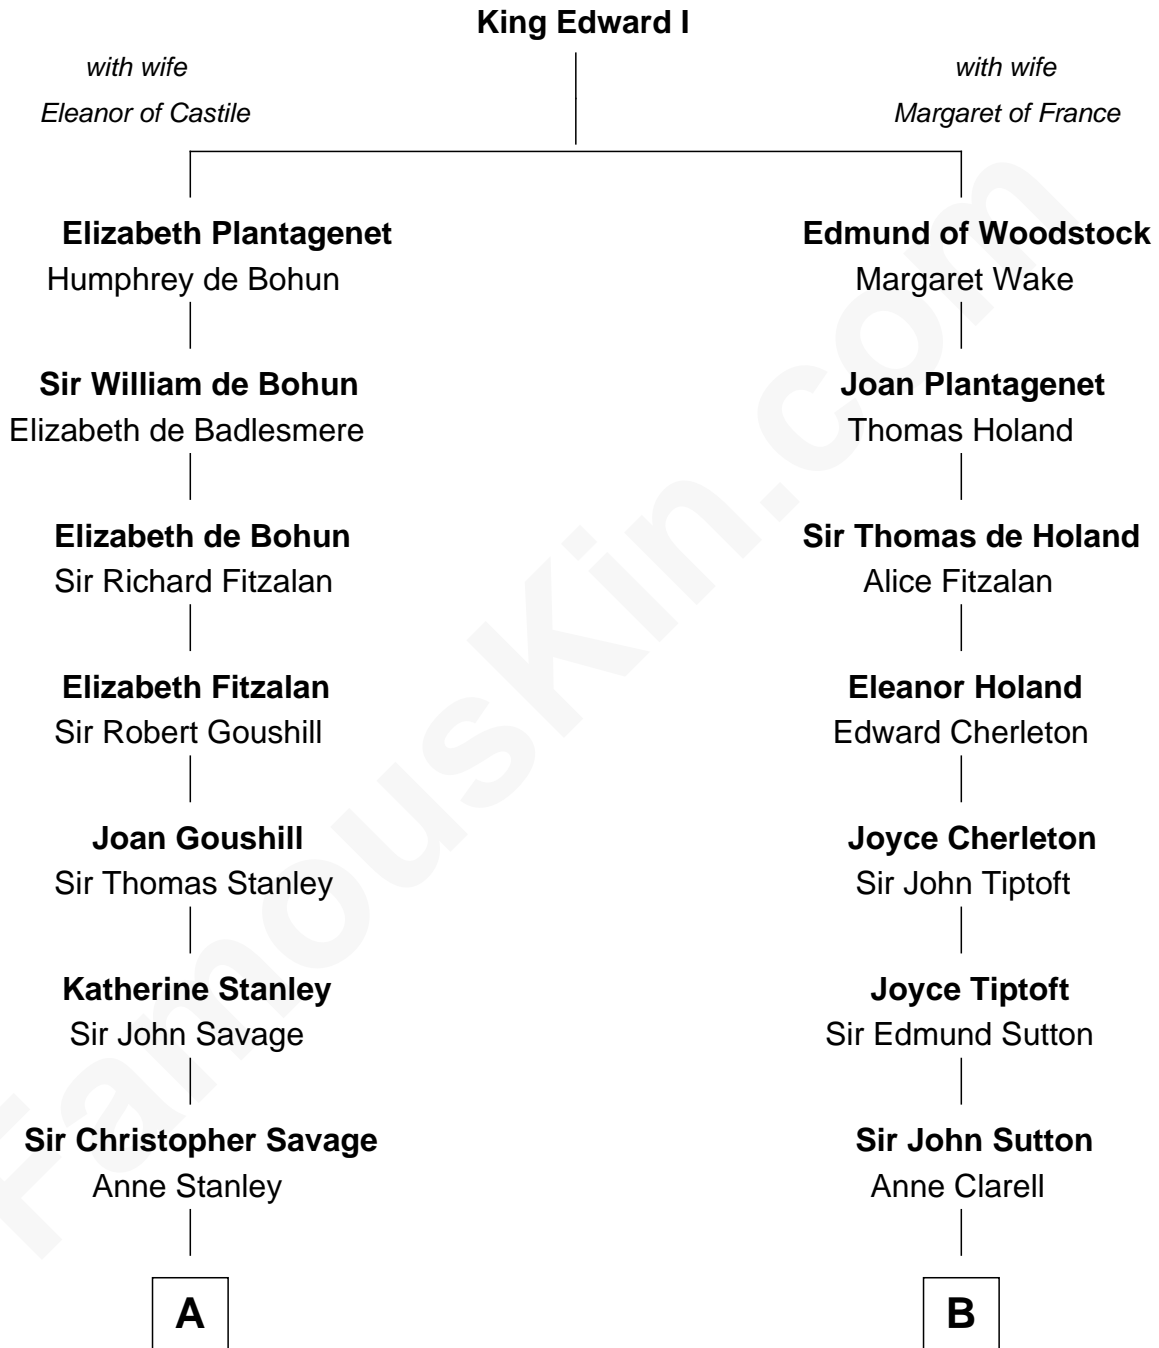

FamousKin.com
Relationship Chart of
General George C. Marshall
Author of "The Marshall Plan"

14th cousin 6 times removed of

George Washington
1st U.S. President

C

—
Matilda Battaile Taliaferro

Martin Marshall

—
William Champe Marshall

Susan Myers

—
George Catlett Marshall

Laura Emily Bradford

—
General George C. Marshall

U.S. Army - World War II

FamousKin.com