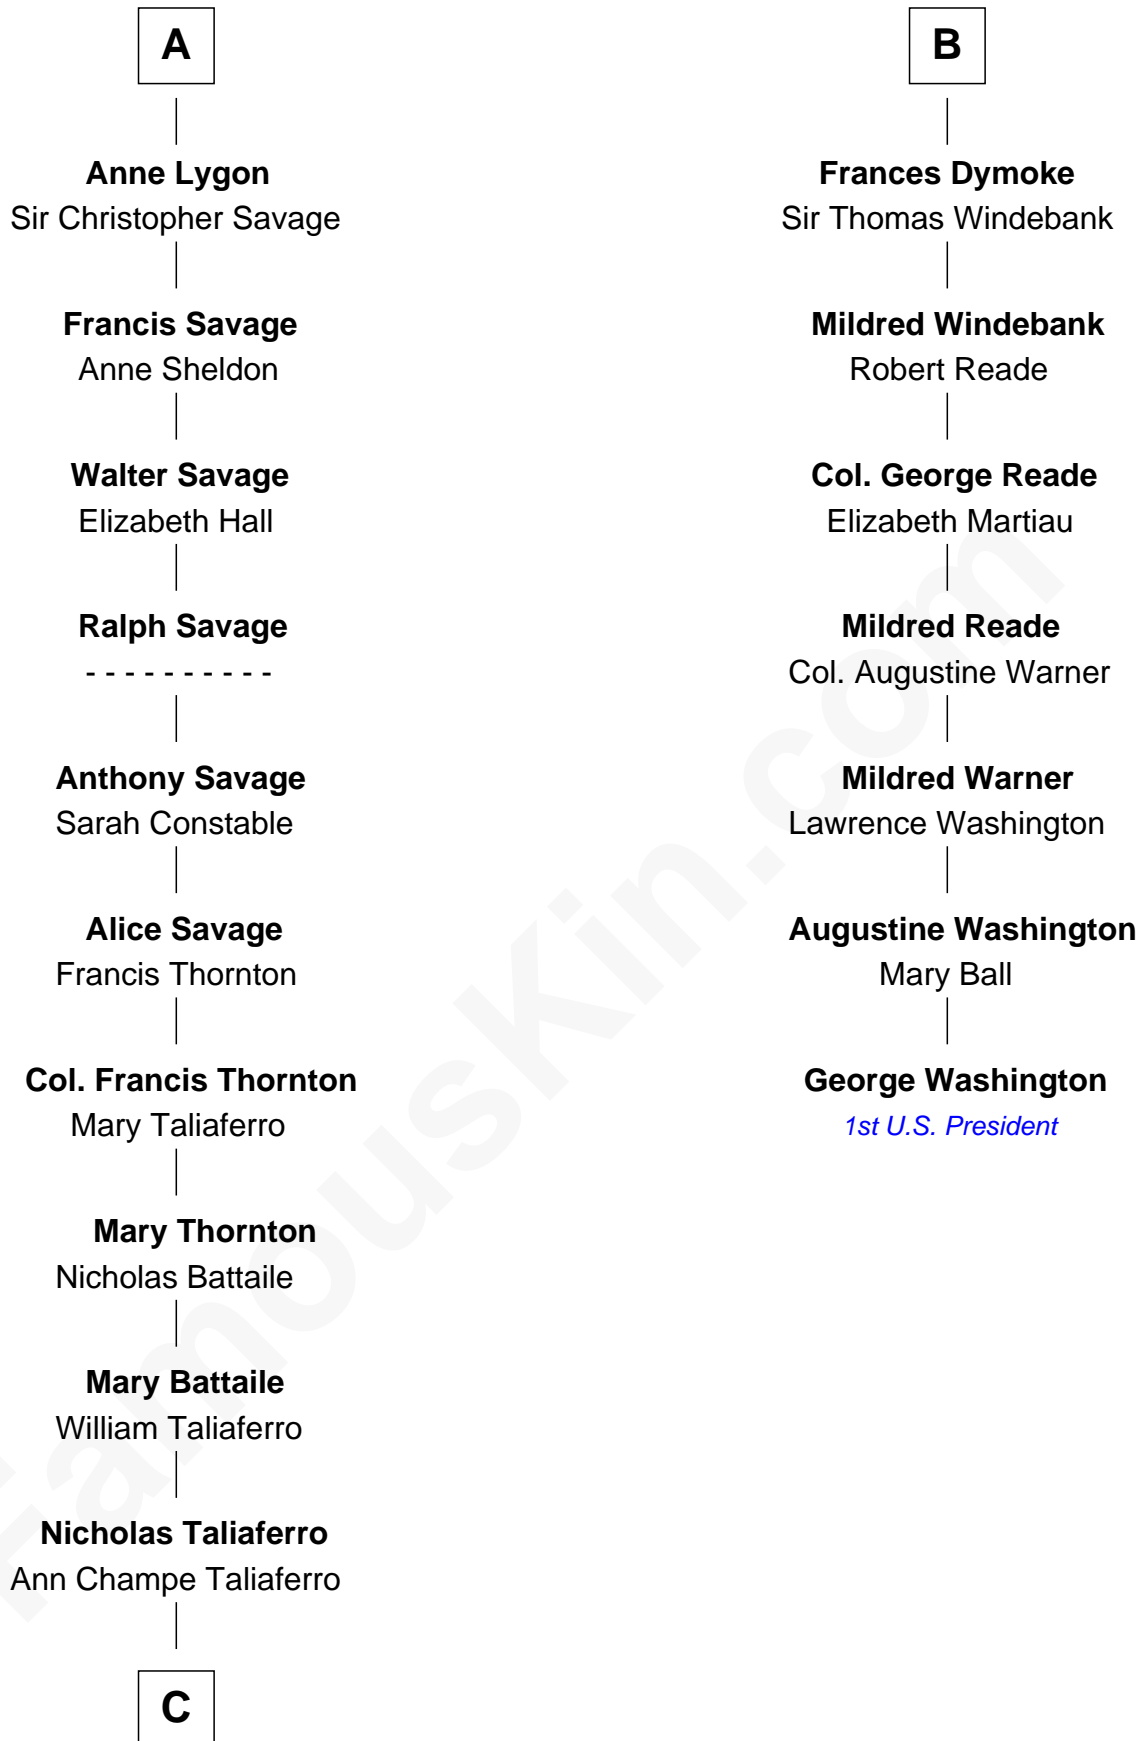

FamousKin.com
Relationship Chart of
General George C. Marshall
Author of "The Marshall Plan"

13th cousin 7 times removed of

George Washington
1st U.S. President

C

—
Matilda Battaile Taliaferro

Martin Marshall

—
William Champe Marshall

Susan Myers

—
George Catlett Marshall

Laura Emily Bradford

—
General George C. Marshall

U.S. Army - World War II

FamousKin.com