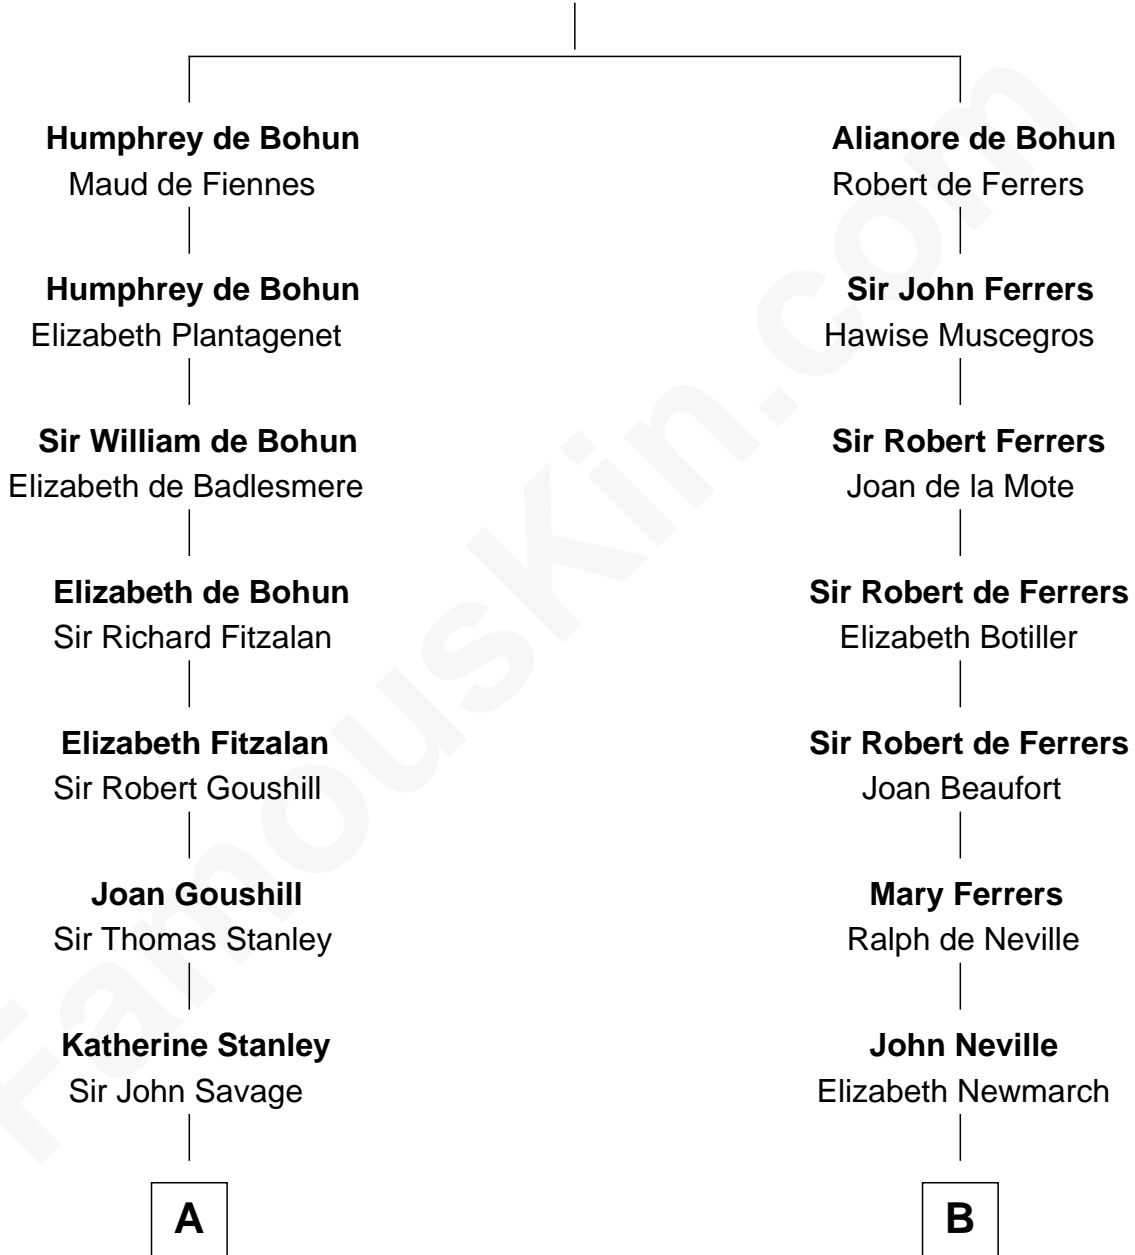

FamousKin.com
Relationship Chart of
General George C. Marshall
Author of "The Marshall Plan"

17th cousin 4 times removed of

George Washington
1st U.S. President

Sir Humphrey de Bohun
 Eleanor de Braiose

C

Nicholas Taliaferro
Ann Champe Taliaferro

Matilda Battaile Taliaferro
Martin Marshall

William Champe Marshall
Susan Myers

George Catlett Marshall
Laura Emily Bradford

General George C. Marshall
U.S. Army - World War II