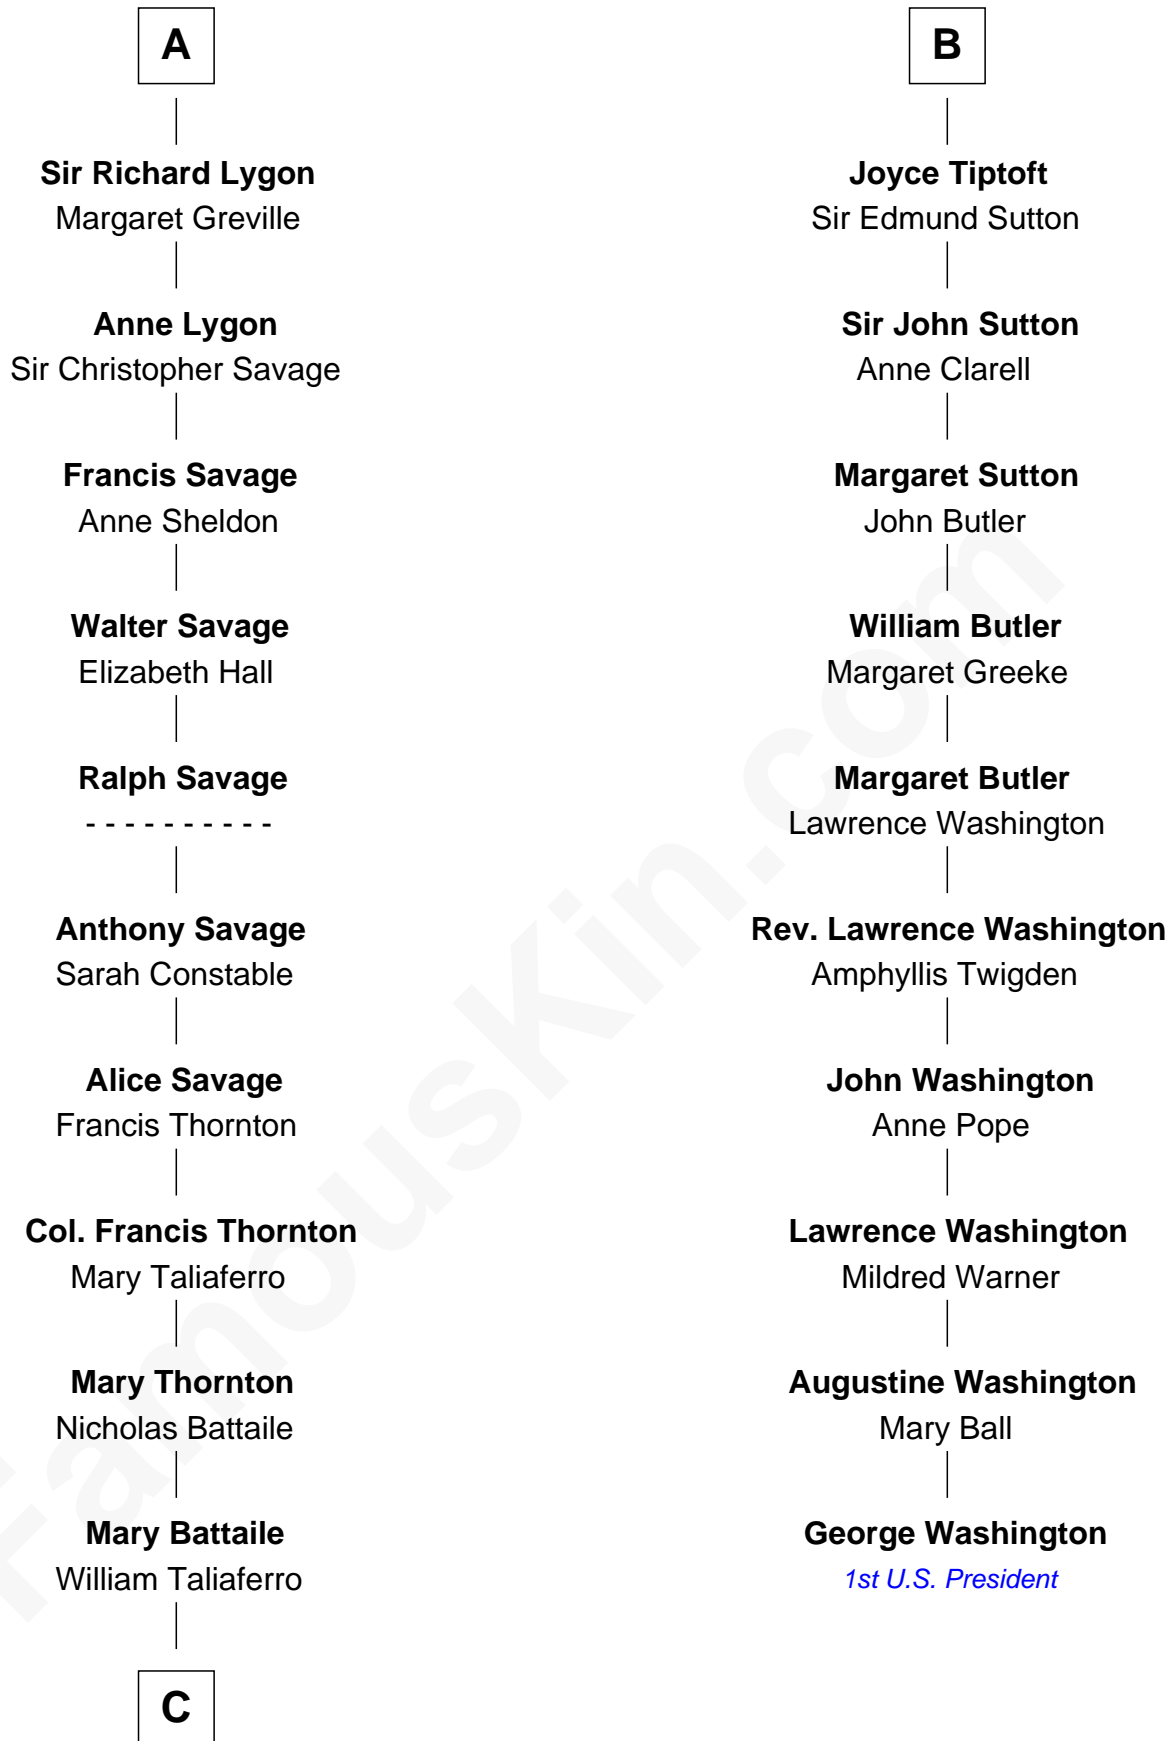

FamousKin.com
Relationship Chart of
General George C. Marshall
Author of "The Marshall Plan"

16th cousin 5 times removed of
George Washington
1st U.S. President

C

Nicholas Taliaferro
Ann Champe Taliaferro

Matilda Battaile Taliaferro
Martin Marshall

William Champe Marshall
Susan Myers

George Catlett Marshall
Laura Emily Bradford

General George C. Marshall
U.S. Army - World War II