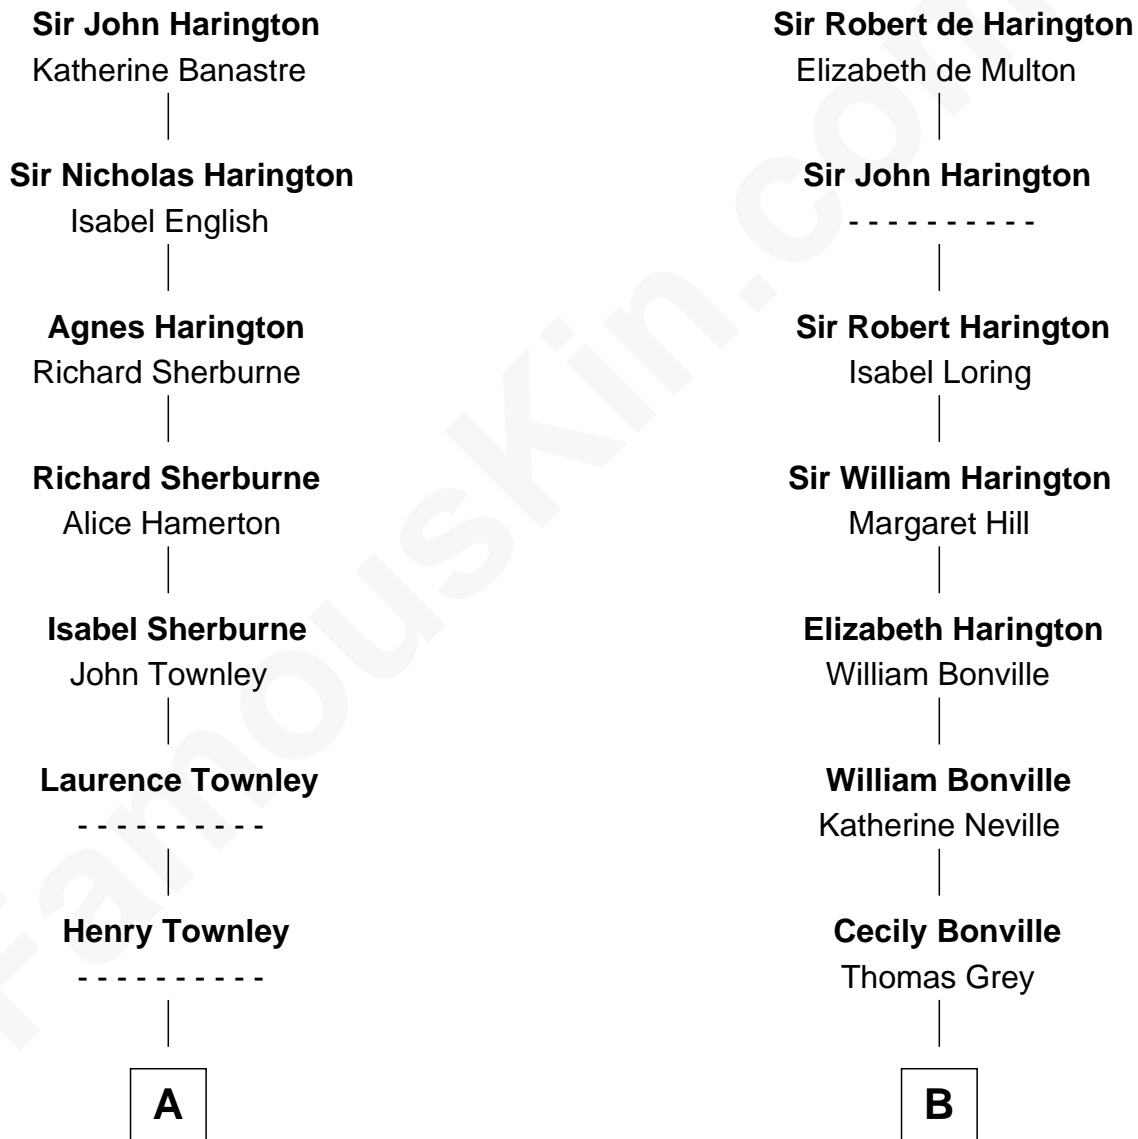

**FamousKin.com**  
**Relationship Chart of**  
**General George C. Marshall**  
*Author of "The Marshall Plan"*

19th cousin of

**Louis Auchincloss**  
*Author*

**Sir John de Harington**

Joan - - - - -

**C**

**William Champe Marshall**

Susan Myers

**George Catlett Marshall**

Laura Emily Bradford

**General George C. Marshall**

*U.S. Army - World War II*

**D**

**John Winthrop Auchincloss**

Joanna Hone Russell

**Joseph Howland Auchincloss**

Priscilla Dixon Stanton

**Louis Auchincloss**

*Author*

FamousKin.com