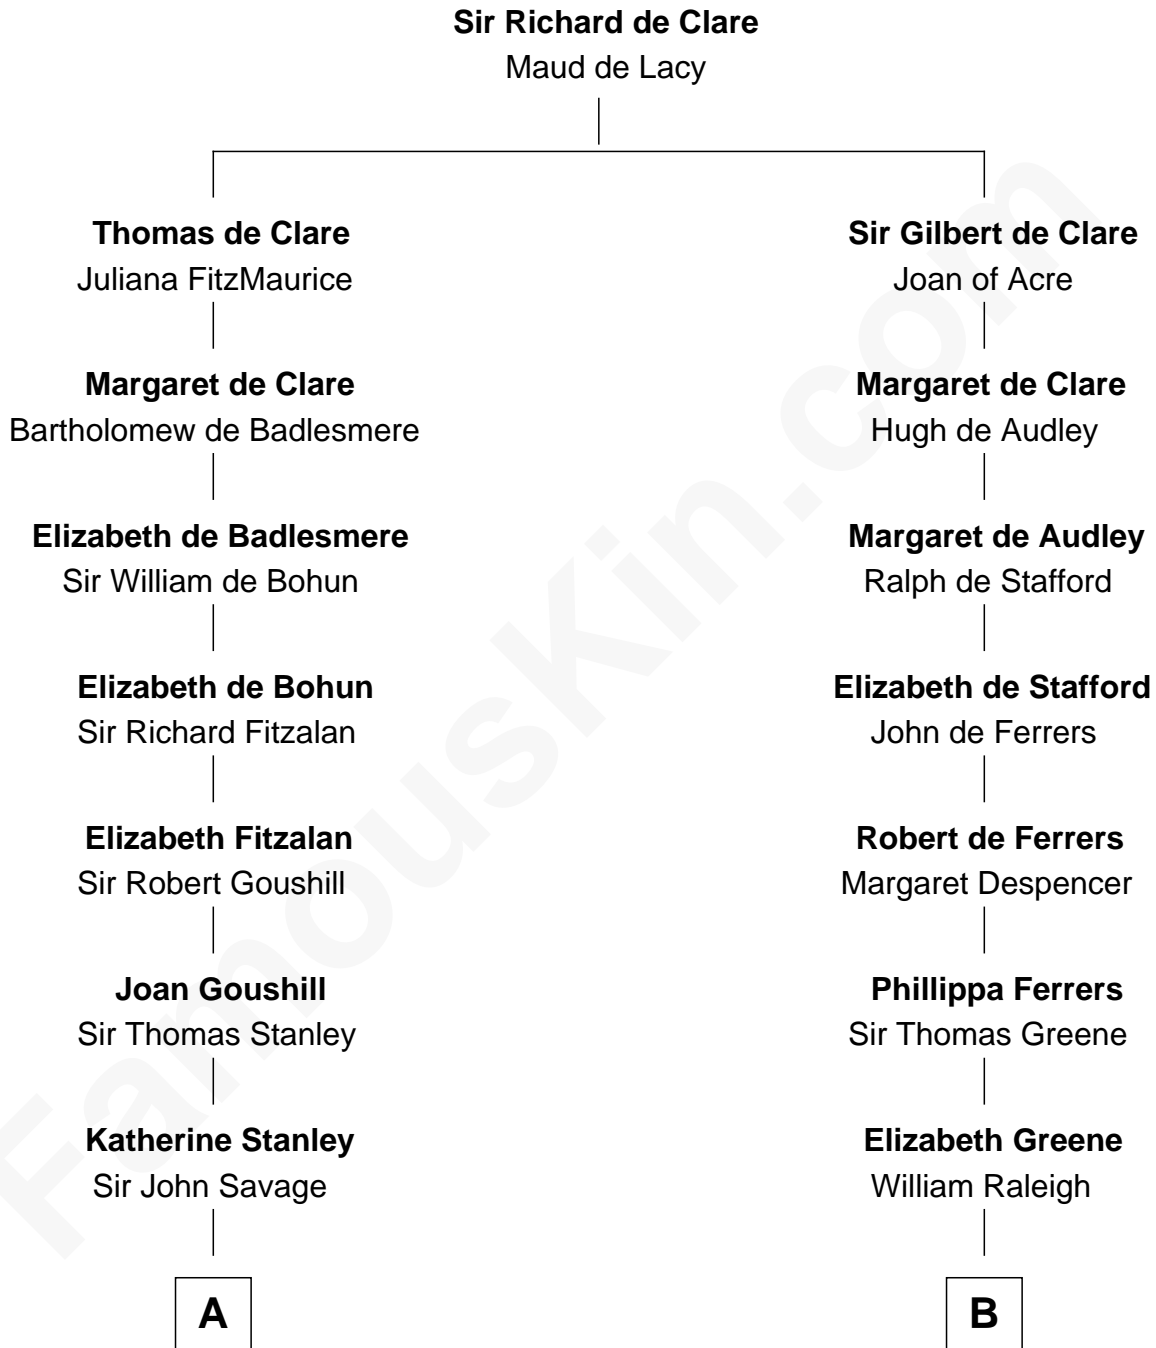

**FamousKin.com**  
**Relationship Chart of**  
**General George C. Marshall**  
*Author of "The Marshall Plan"*

20th cousin 1 time removed of

**Shanghai Pierce**  
*Texas Cattleman*

**C**

**Nicholas Taliaferro**  
Ann Champe Taliaferro

**Matilda Battaile Taliaferro**  
Martin Marshall

**William Champe Marshall**  
Susan Myers

**George Catlett Marshall**  
Laura Emily Bradford

**General George C. Marshall**  
*U.S. Army - World War II*

**D**

**Ambless Wilbore**  
Nathaniel Stoddard

**Susanna Stoddard**  
Isaac Pearce

**Jonathan D. Pearce**  
Hanna Phillips Head

**Shanghai Pierce**  
*Texas Cattleman*