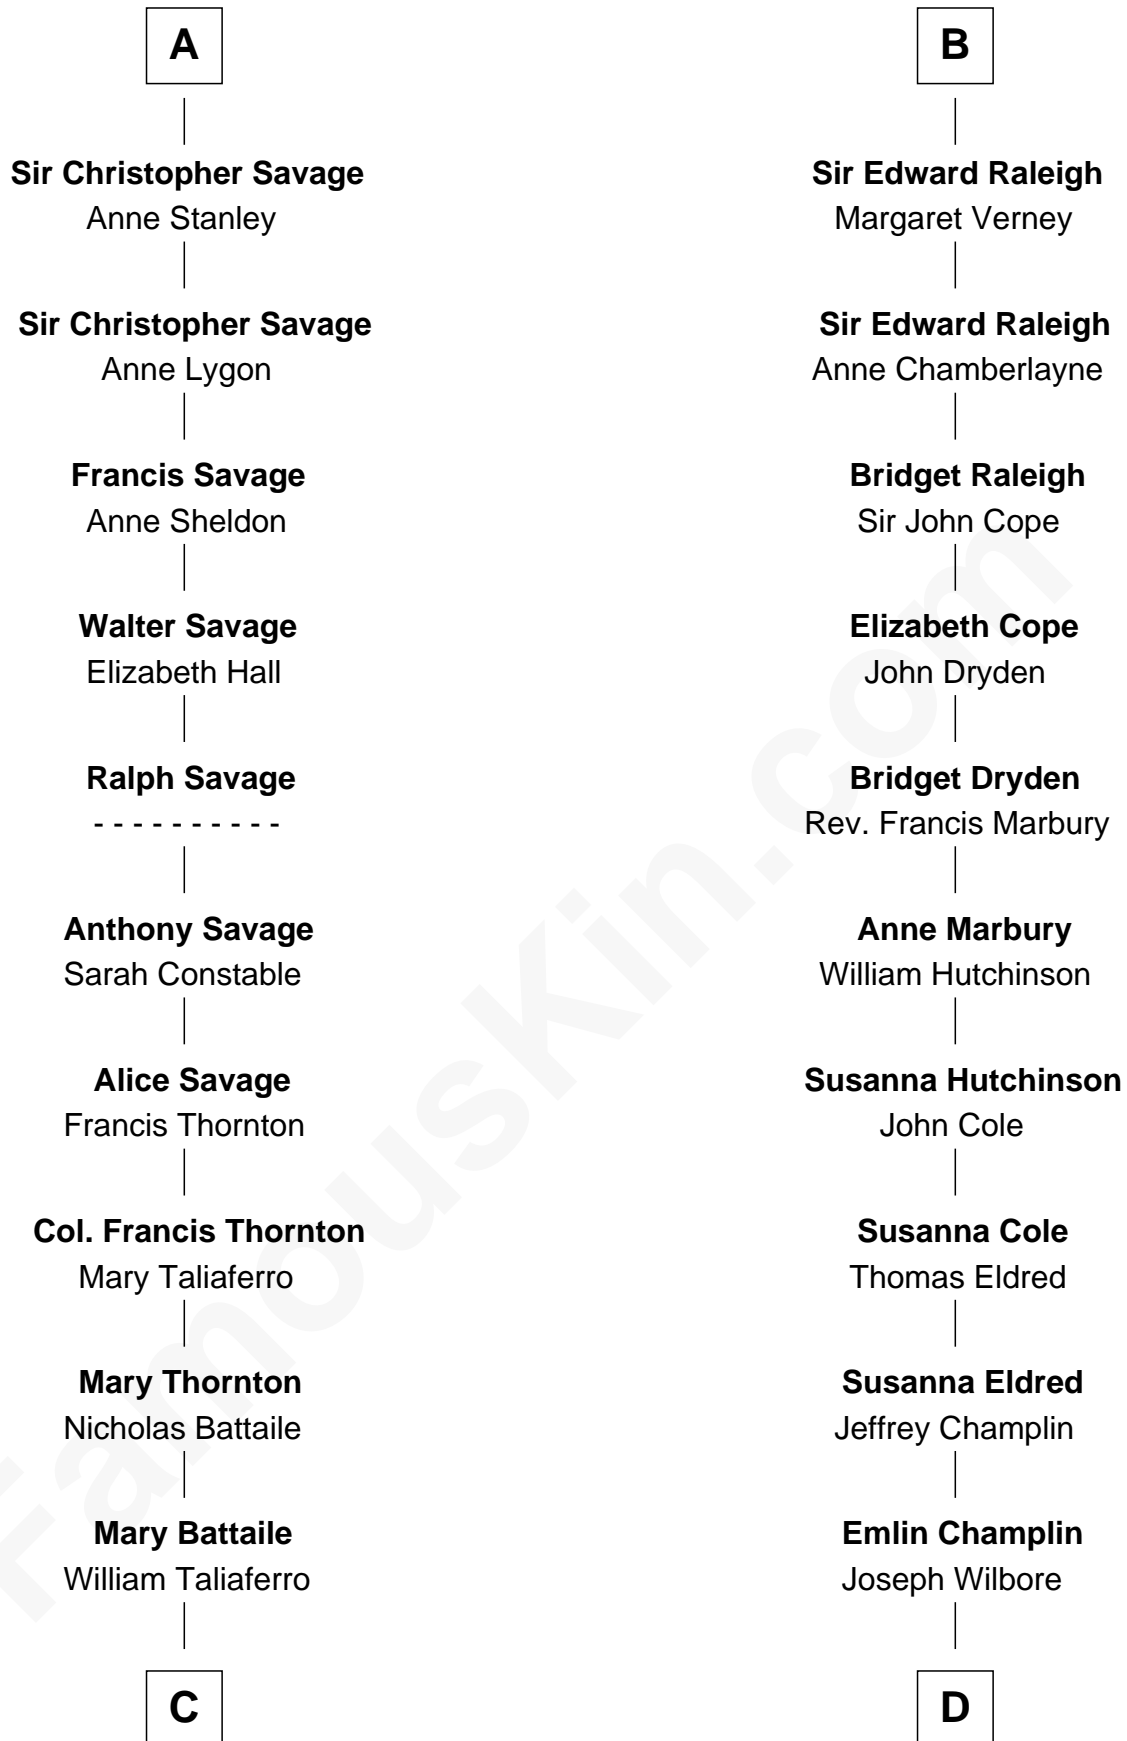

**FamousKin.com**  
**Relationship Chart of**  
**General George C. Marshall**  
*Author of "The Marshall Plan"*

20th cousin 1 time removed of

**Shanghai Pierce**  
*Texas Cattleman*

**C**

**Nicholas Taliaferro**  
Ann Champe Taliaferro

**Matilda Battaile Taliaferro**  
Martin Marshall

**William Champe Marshall**  
Susan Myers

**George Catlett Marshall**  
Laura Emily Bradford

**General George C. Marshall**  
*U.S. Army - World War II*

**D**

**Ambless Wilbore**  
Nathaniel Stoddard

**Susanna Stoddard**  
Isaac Pearce

**Jonathan D. Pearce**  
Hanna Phillips Head

**Shanghai Pierce**  
*Texas Cattleman*