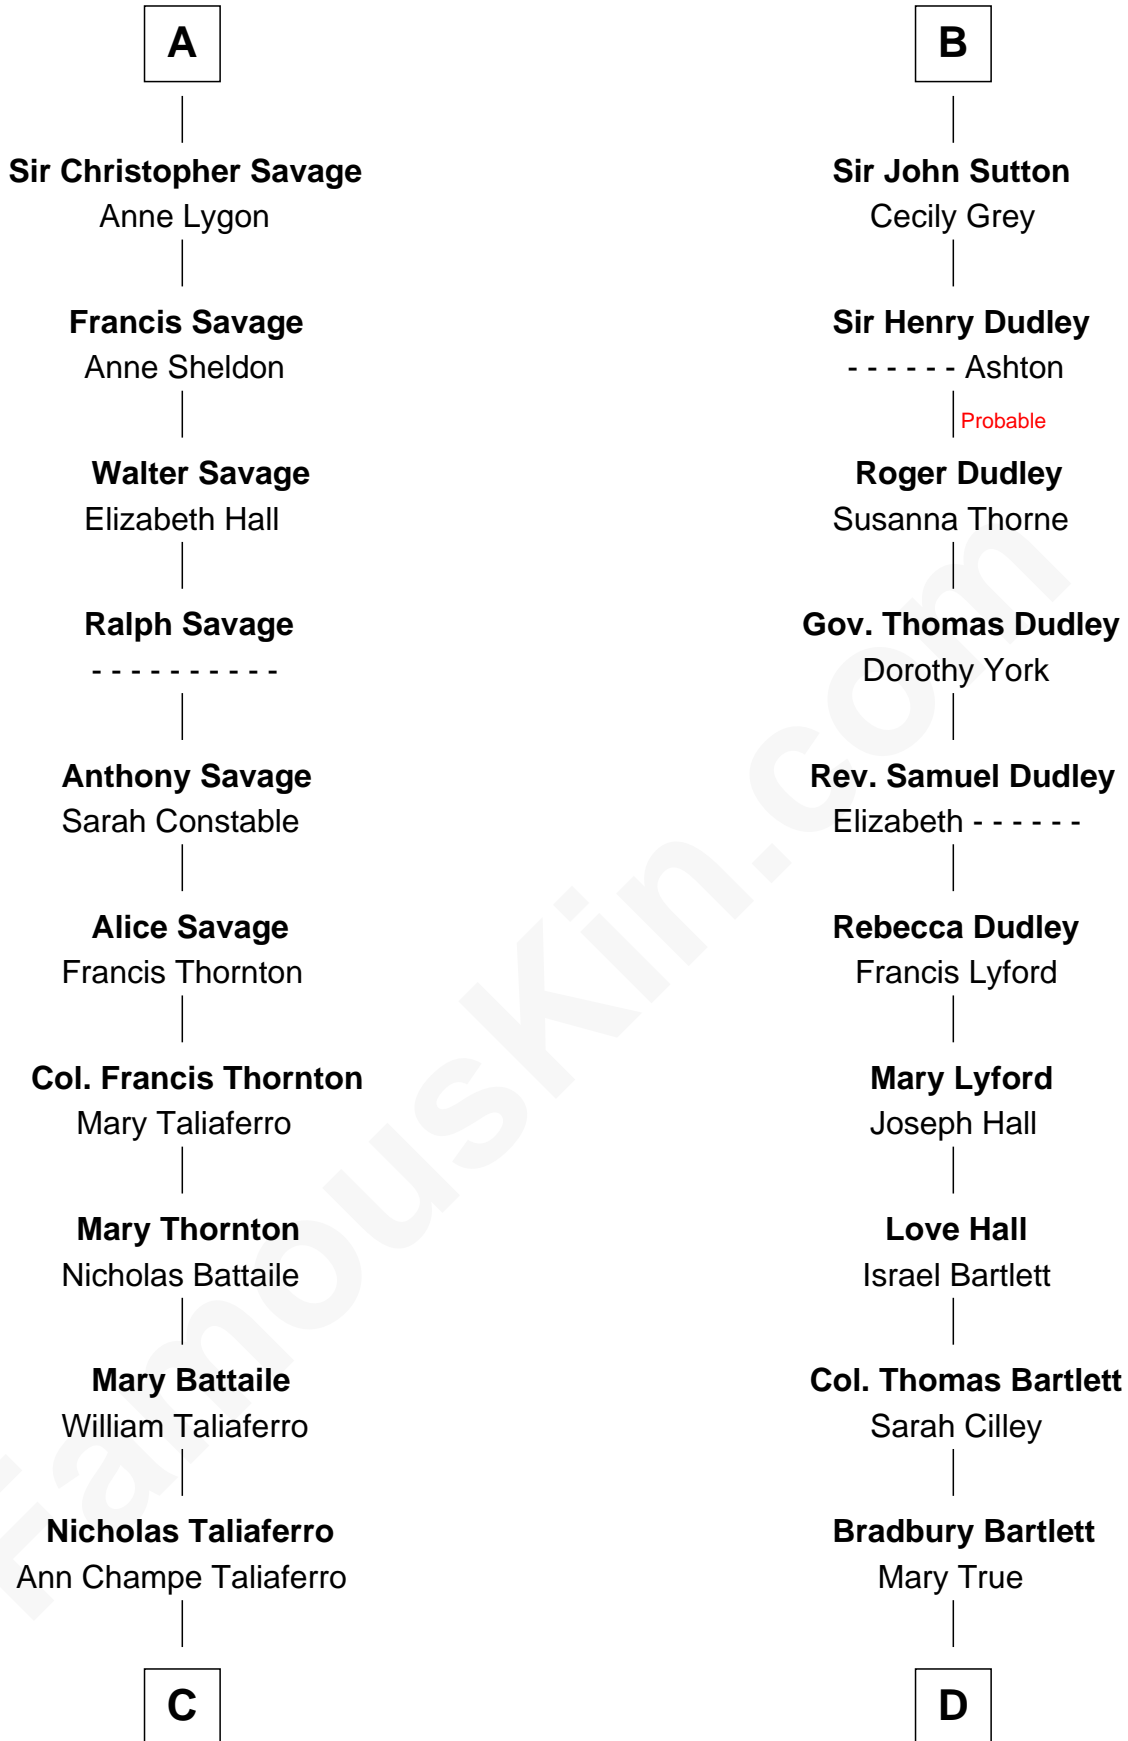

FamousKin.com

Relationship Chart of General George C. Marshall

Author of "The Marshall Plan"

20th cousin of

Alan Shepard

Mercury and Apollo Astronaut

C

Matilda Battaile Taliaferro

Martin Marshall

William Champe Marshall

Susan Myers

George Catlett Marshall

Laura Emily Bradford

General George C. Marshall

U.S. Army - World War II

D

Thomas Bradbury Bartlett

Victoria Elizabeth Williams Cilley

Annie Elizabeth Bartlett

Frederick Johnson Shepard

Alan Bartlett Shepard

Pauline Renza Emerson

Alan Shepard

Mercury and Apollo Astronaut