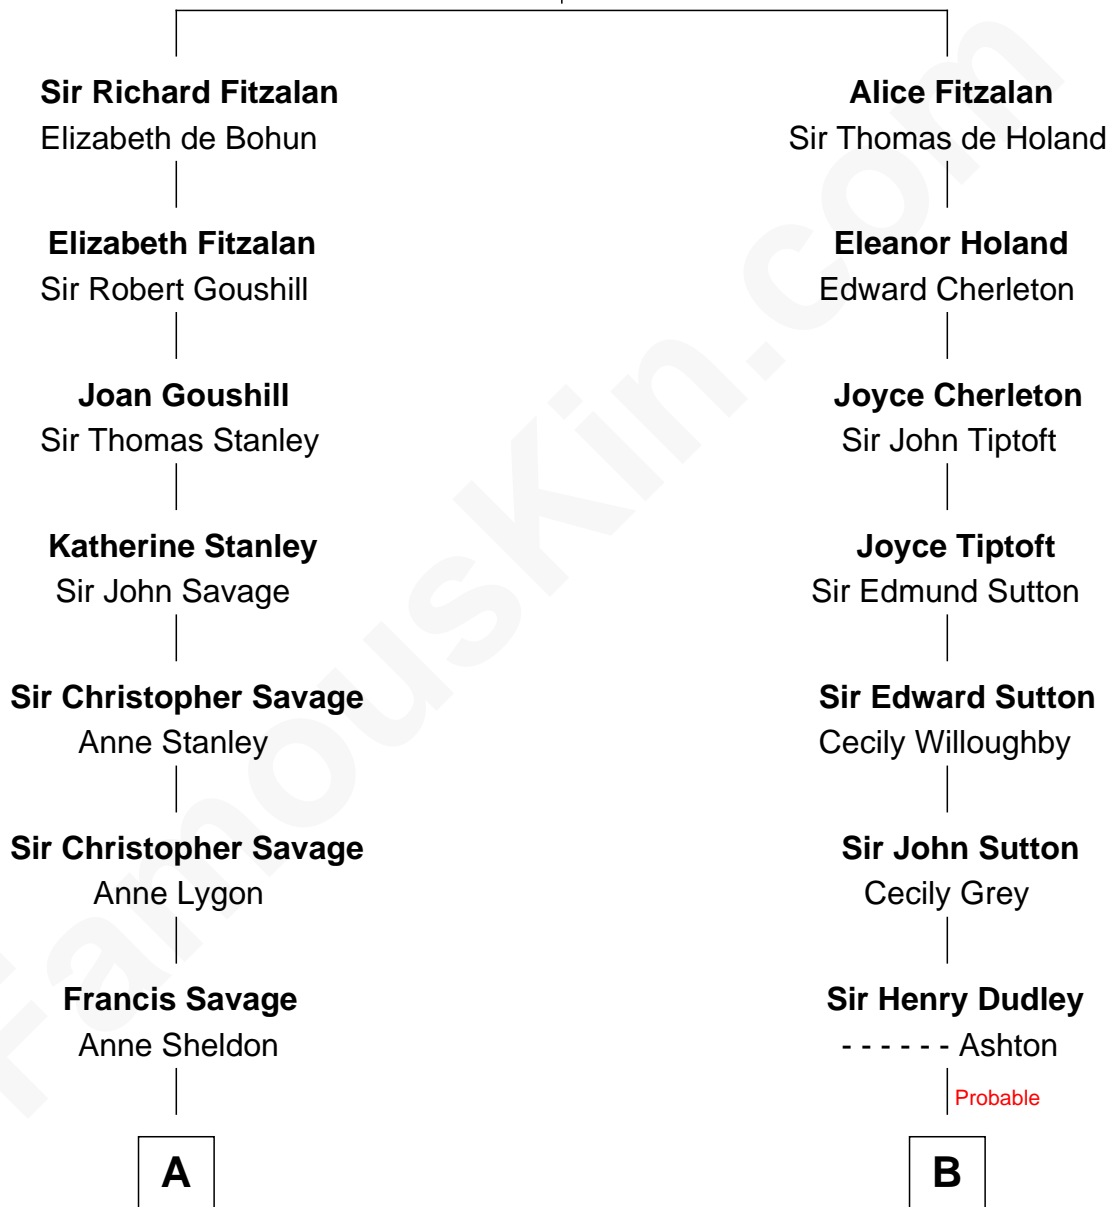

## Relationship Chart of General George C. Marshall

*Author of "The Marshall Plan"*

18th cousin of

**Alan Shepard**

*Mercury and Apollo Astronaut*

**Richard Fitzalan**  
Eleanor Plantagenet

**C**

**George Catlett Marshall**

Laura Emily Bradford

**General George C. Marshall**

*U.S. Army - World War II*

**D**

**Alan Bartlett Shepard**

Pauline Renza Emerson

**Alan Shepard**

*Mercury and Apollo Astronaut*