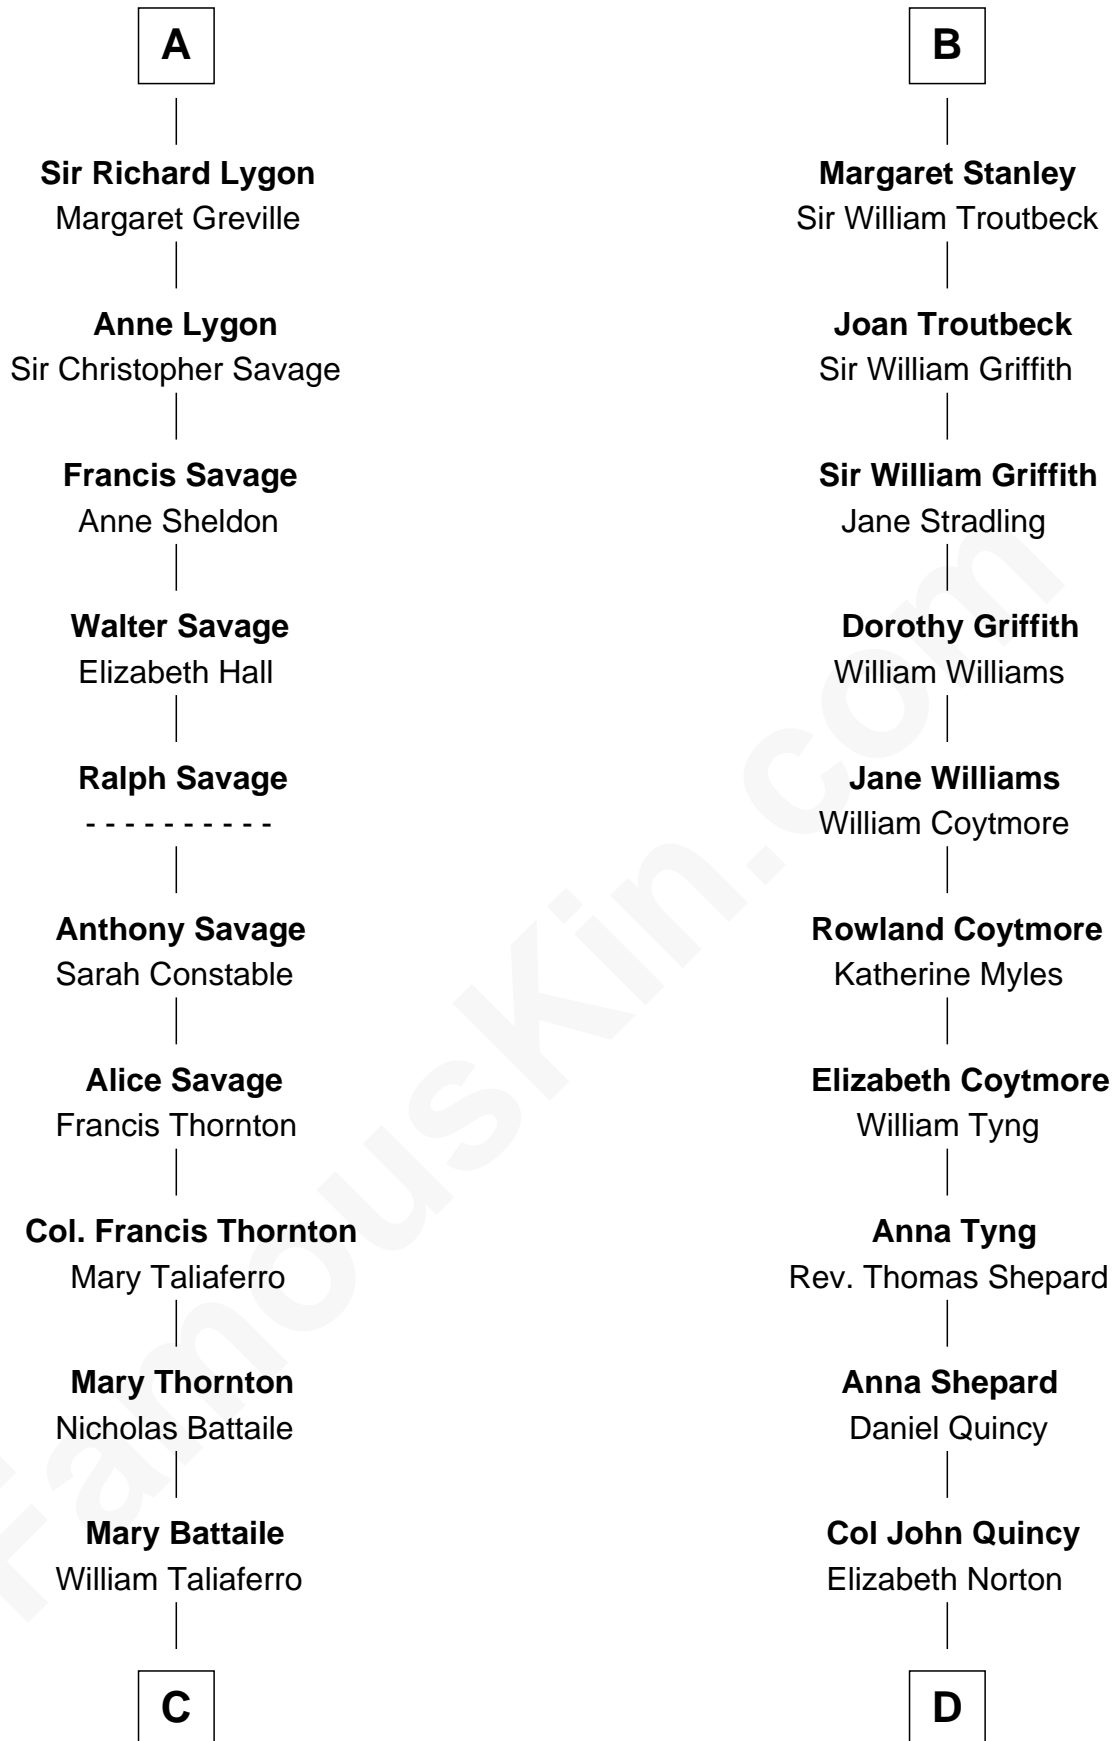

FamousKin.com
Relationship Chart of
General George C. Marshall

Author of "The Marshall Plan"

18th cousin 3 times removed of

Abigail (Smith) Adams

First Lady of President John Adams

C

Nicholas Taliaferro
Ann Champe Taliaferro

Matilda Battaile Taliaferro
Martin Marshall

William Champe Marshall
Susan Myers

George Catlett Marshall
Laura Emily Bradford

General George C. Marshall
U.S. Army - World War II

D

Elizabeth Quincy
Rev. William Smith