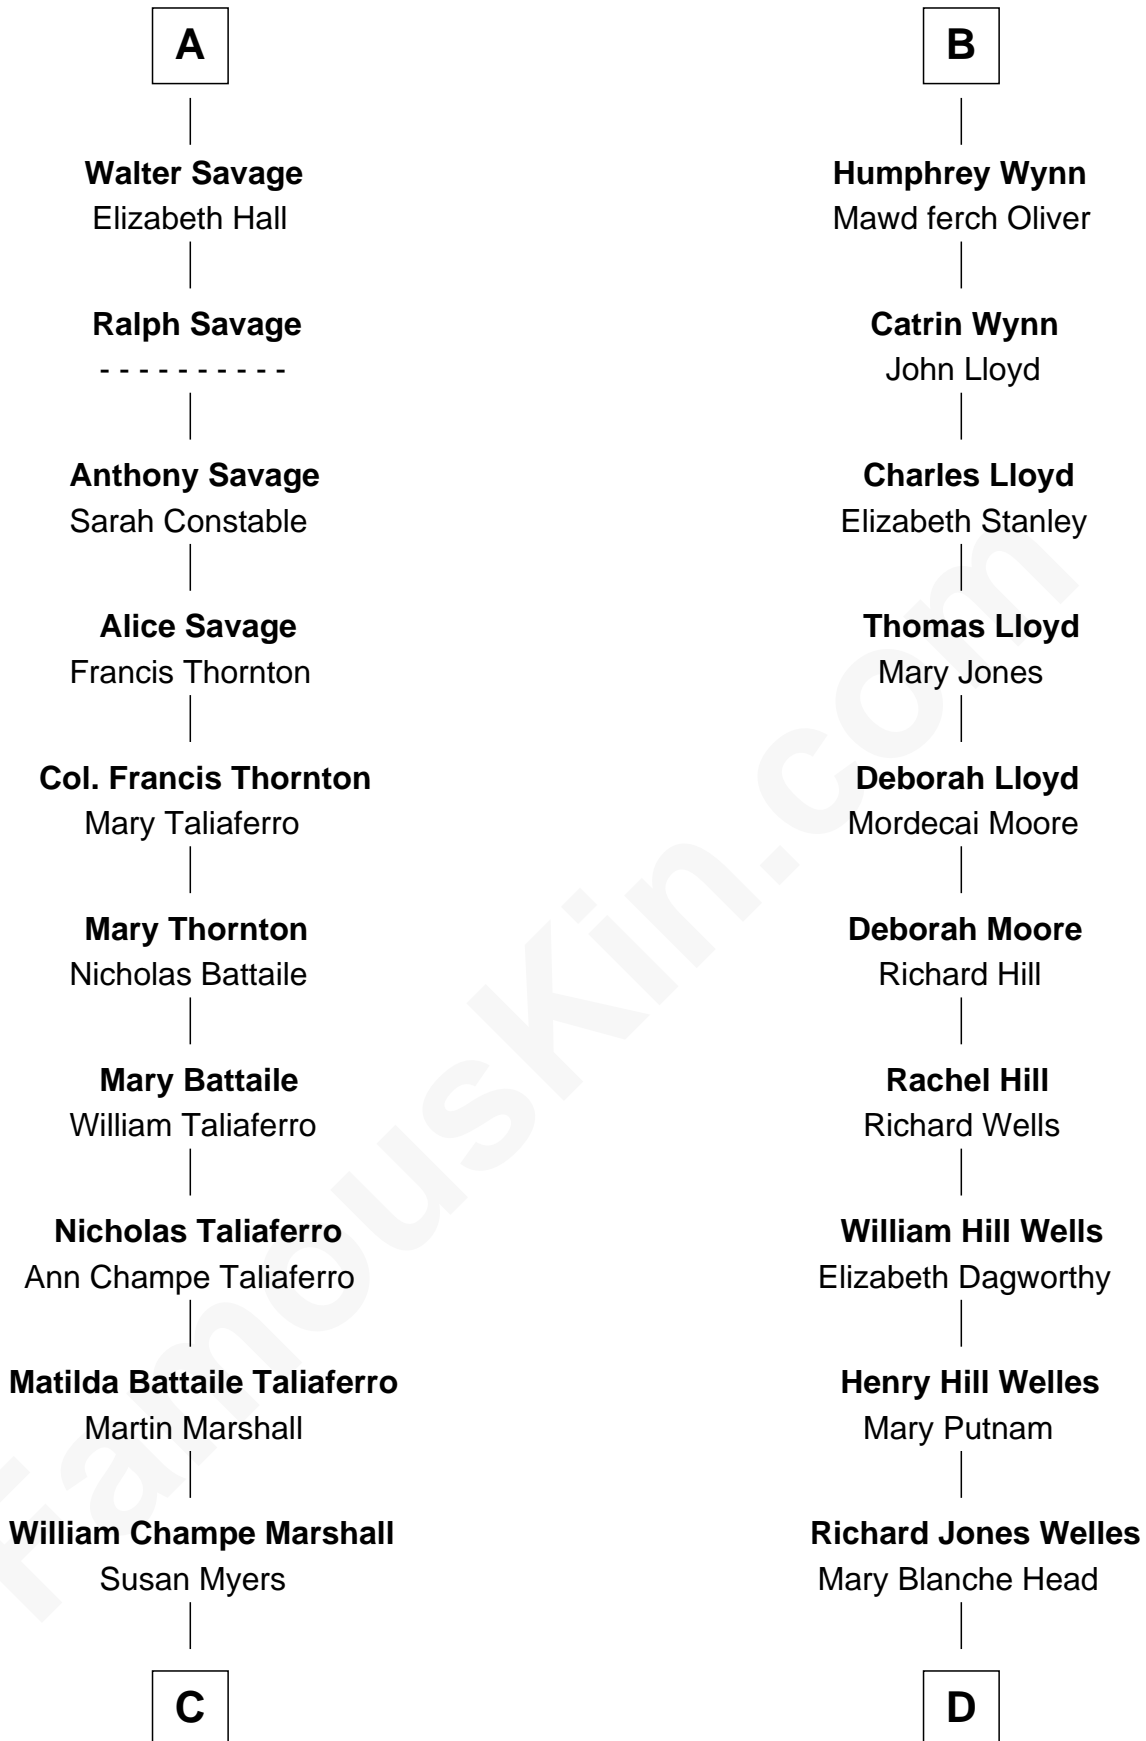

## Relationship Chart of General George C. Marshall

*Author of "The Marshall Plan"*

18th cousin of

**Orson Welles**

*Radio, Stage, and Movie Actor*

**Richard Fitzalan**  
Eleanor Plantagenet

**C**

**George Catlett Marshall**

Laura Emily Bradford

**General George C. Marshall**

*U.S. Army - World War II*

**D**

**Richard Head Welles**

Beatrice Ives

**Orson Welles**

*Radio, Stage, and Movie Actor*