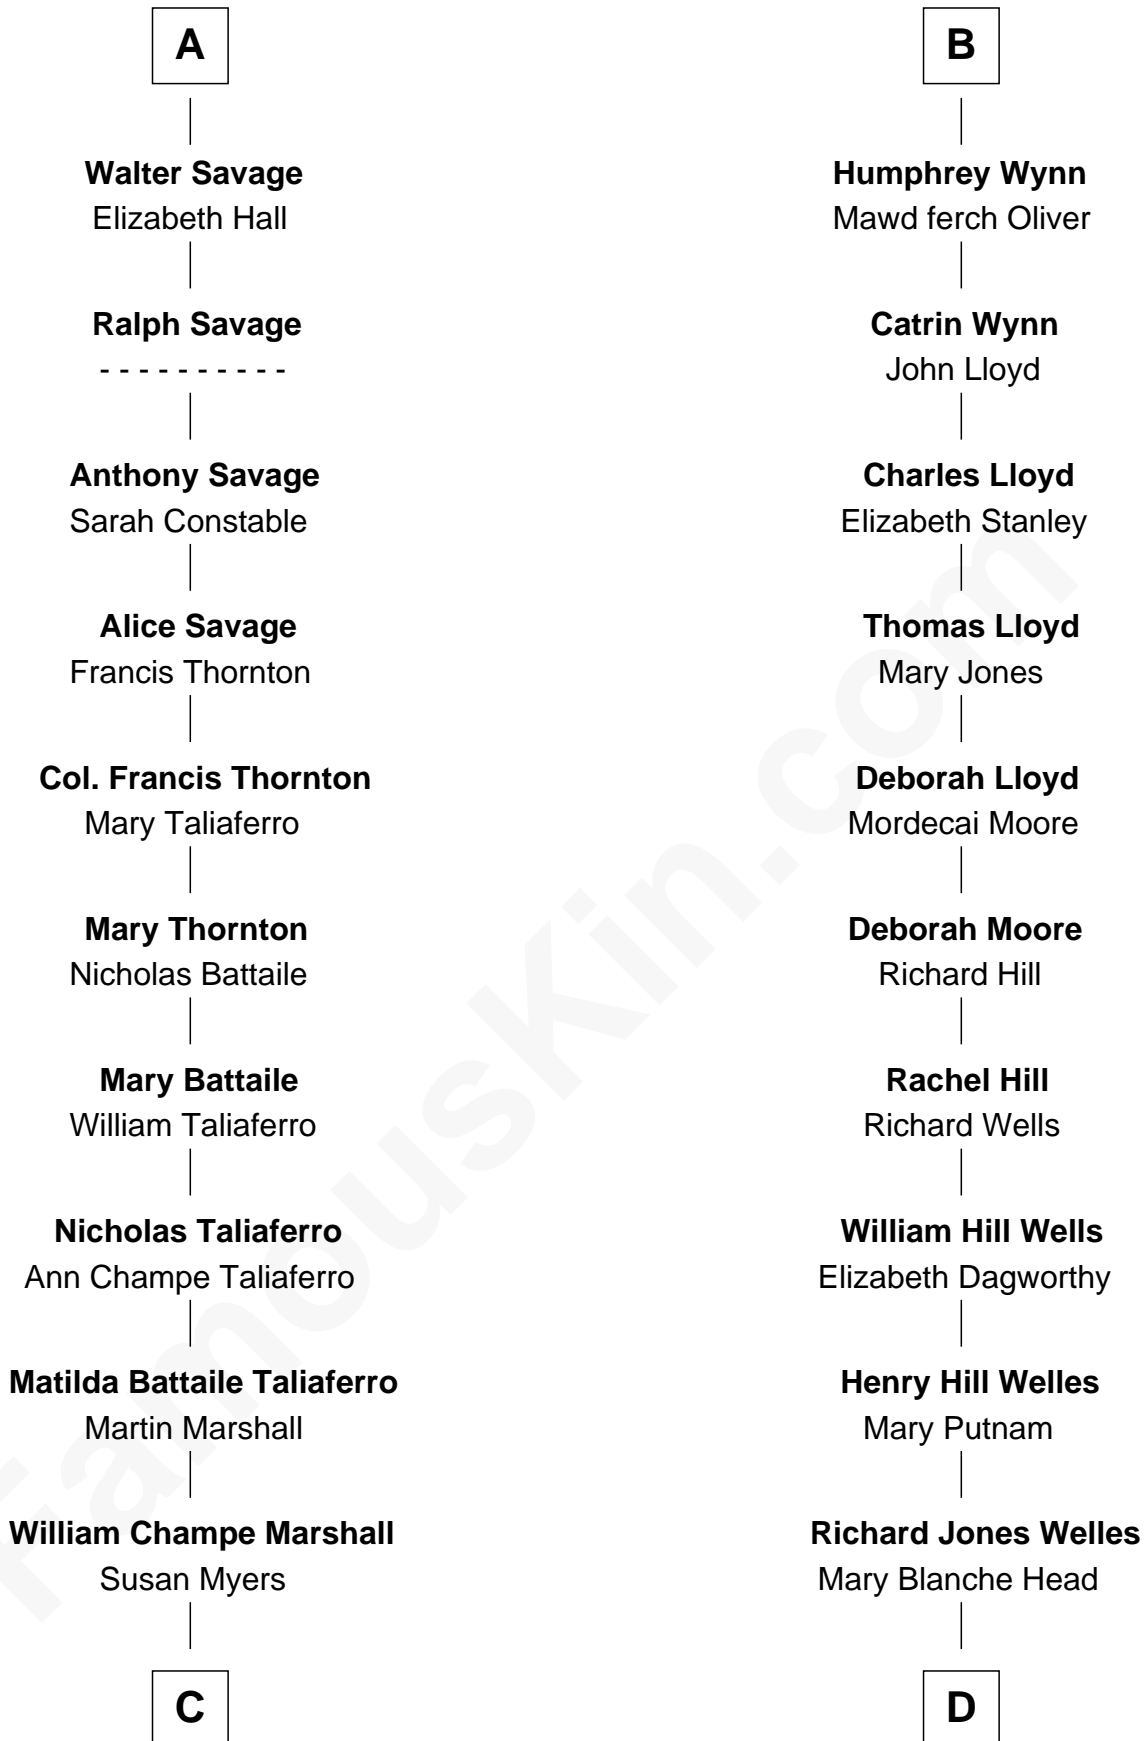

FamousKin.com

Relationship Chart of General George C. Marshall

Author of "The Marshall Plan"

18th cousin of

Orson Welles

Radio, Stage, and Movie Actor

Sir William de Bohun
Elizabeth de Badlesmere

C

George Catlett Marshall

Laura Emily Bradford

General George C. Marshall

U.S. Army - World War II

D

Richard Head Welles

Beatrice Ives

Orson Welles