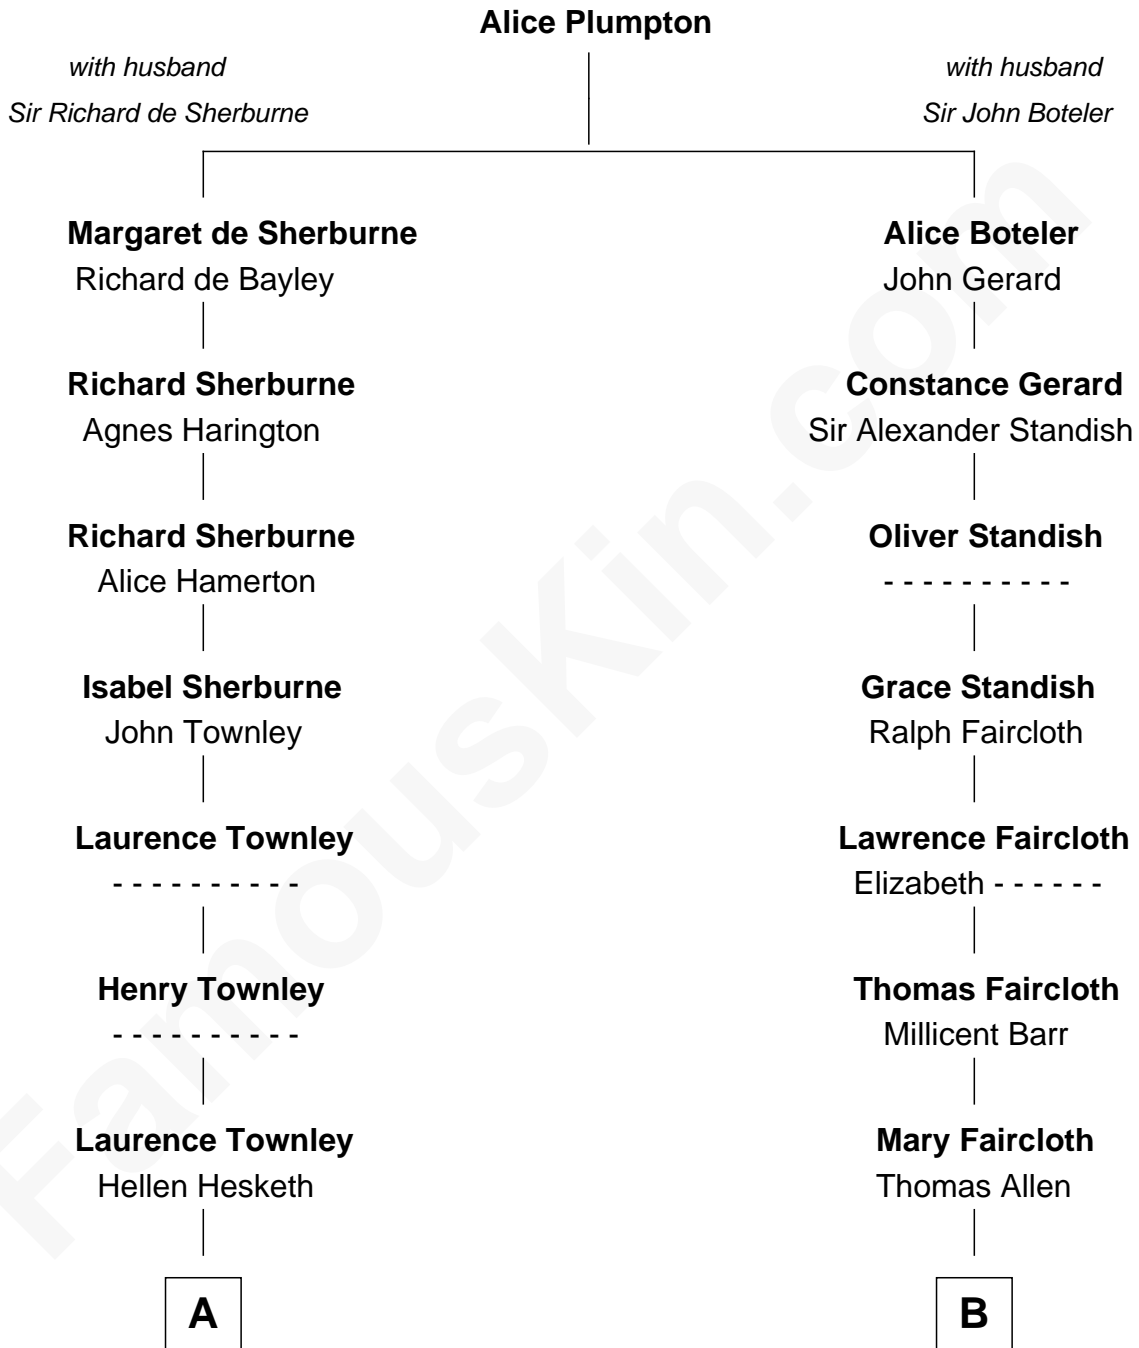

FamousKin.com
Relationship Chart of
General George C. Marshall
Author of "The Marshall Plan"

12th cousin 6 times removed of

John Hancock

Signer of the Declaration of Independence

C

George Catlett Marshall

Laura Emily Bradford

General George C. Marshall

U.S. Army - World War II

FamousKin.com