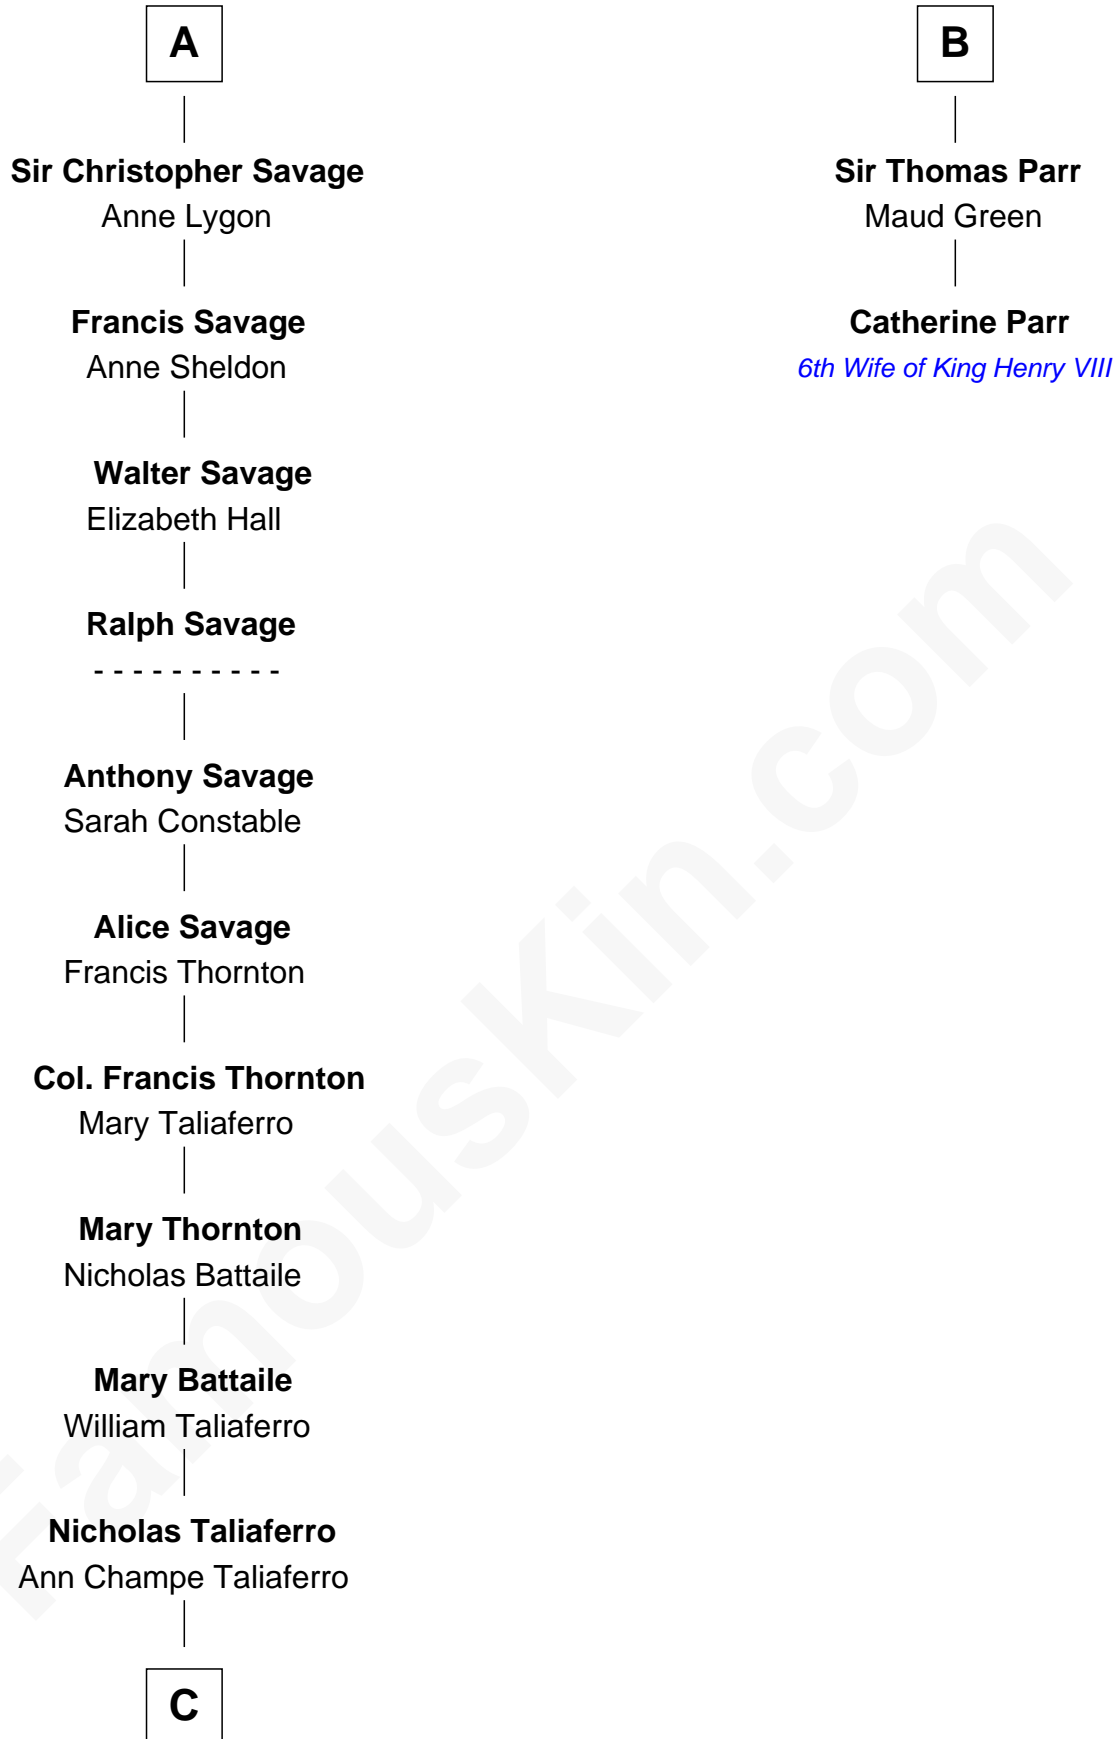

FamousKin.com

Relationship Chart of General George C. Marshall

Author of "The Marshall Plan"

8th cousin 12 times removed of

Catherine Parr

6th Wife of King Henry VIII

C

—
Matilda Battaile Taliaferro

Martin Marshall

—
William Champe Marshall

Susan Myers

—
George Catlett Marshall

Laura Emily Bradford

—
General George C. Marshall

U.S. Army - World War II

FamousKin.com