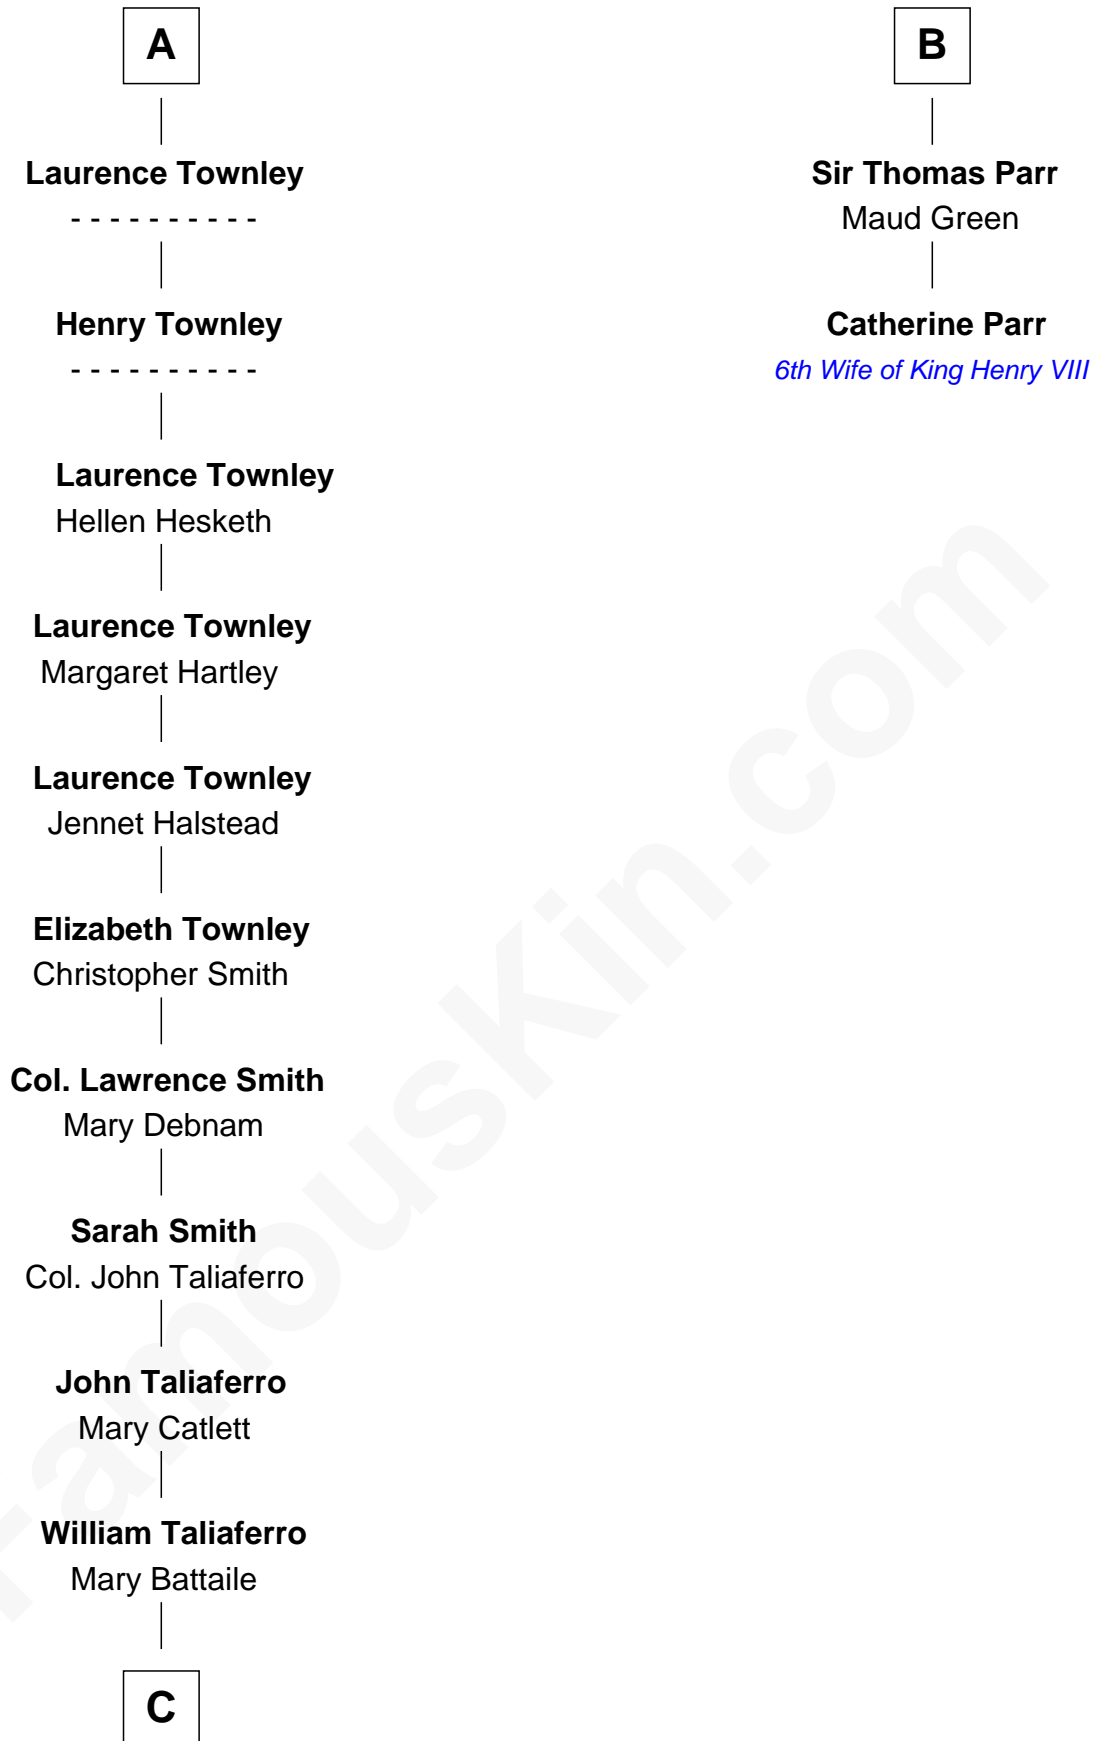

FamousKin.com
Relationship Chart of
General George C. Marshall

Author of "The Marshall Plan"

8th cousin 13 times removed of

Catherine Parr

6th Wife of King Henry VIII

Sir William de Ros

Eustache Fitz Ralph

C

—
Nicholas Taliaferro
Ann Champe Taliaferro

—
Matilda Battaile Taliaferro
Martin Marshall

—
William Champe Marshall
Susan Myers

—
George Catlett Marshall
Laura Emily Bradford

—
General George C. Marshall
U.S. Army - World War II