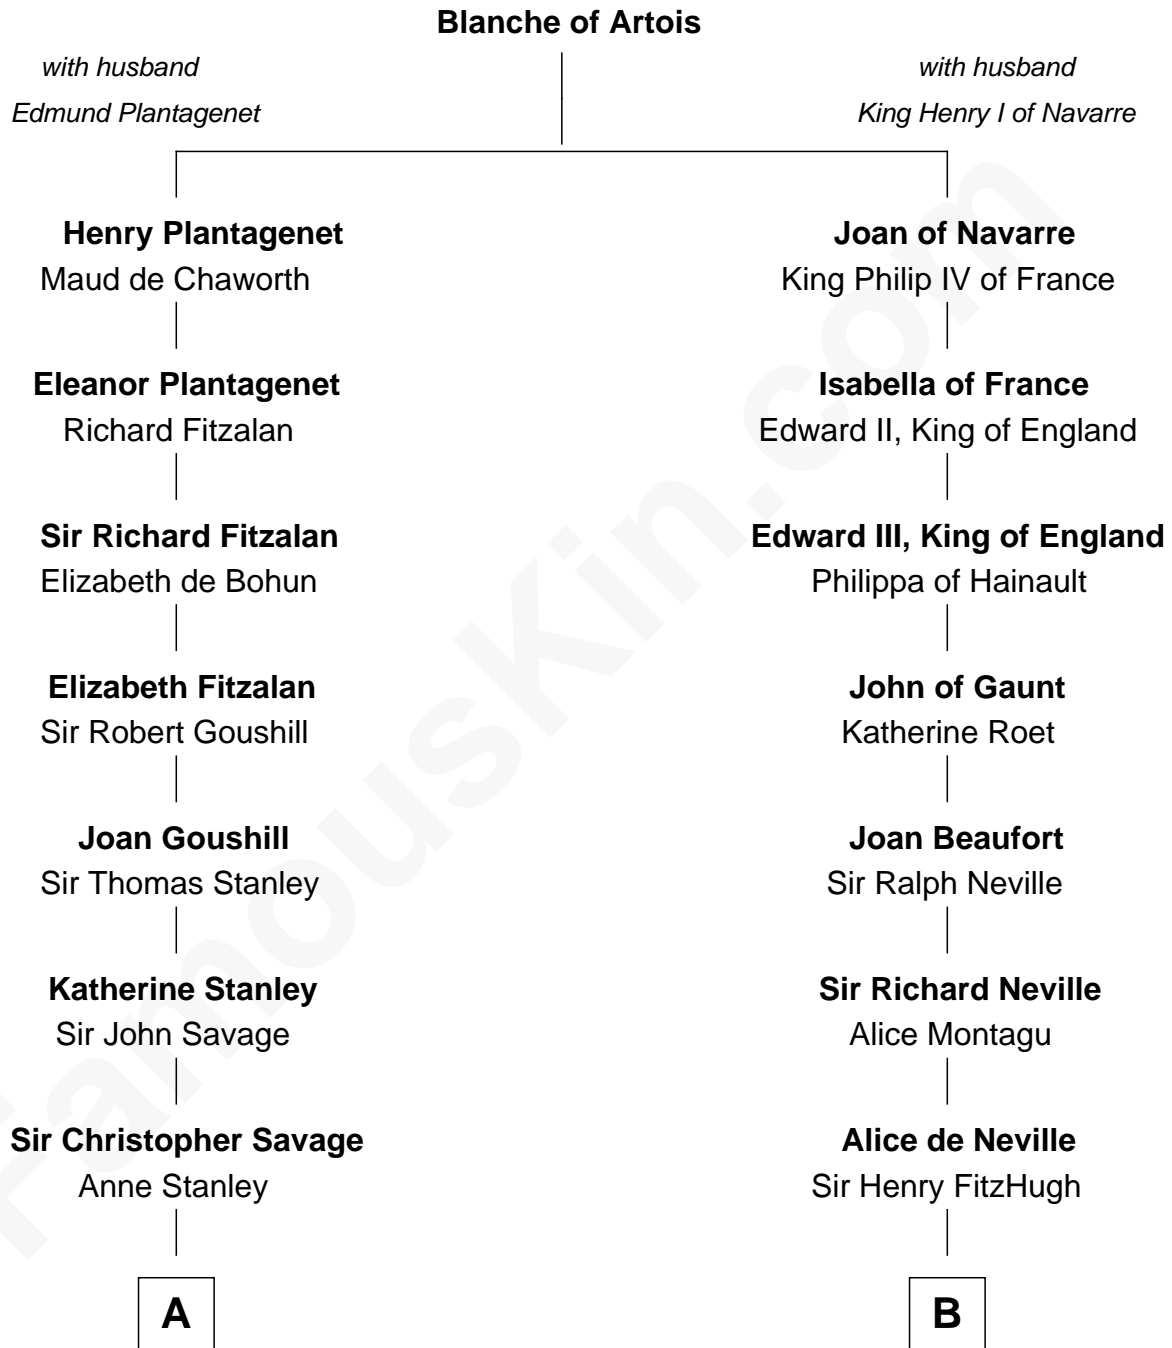

FamousKin.com

Relationship Chart of General George C. Marshall

Author of "The Marshall Plan"

9th cousin 11 times removed of

Catherine Parr

6th Wife of King Henry VIII

C

—
Matilda Battaile Taliaferro