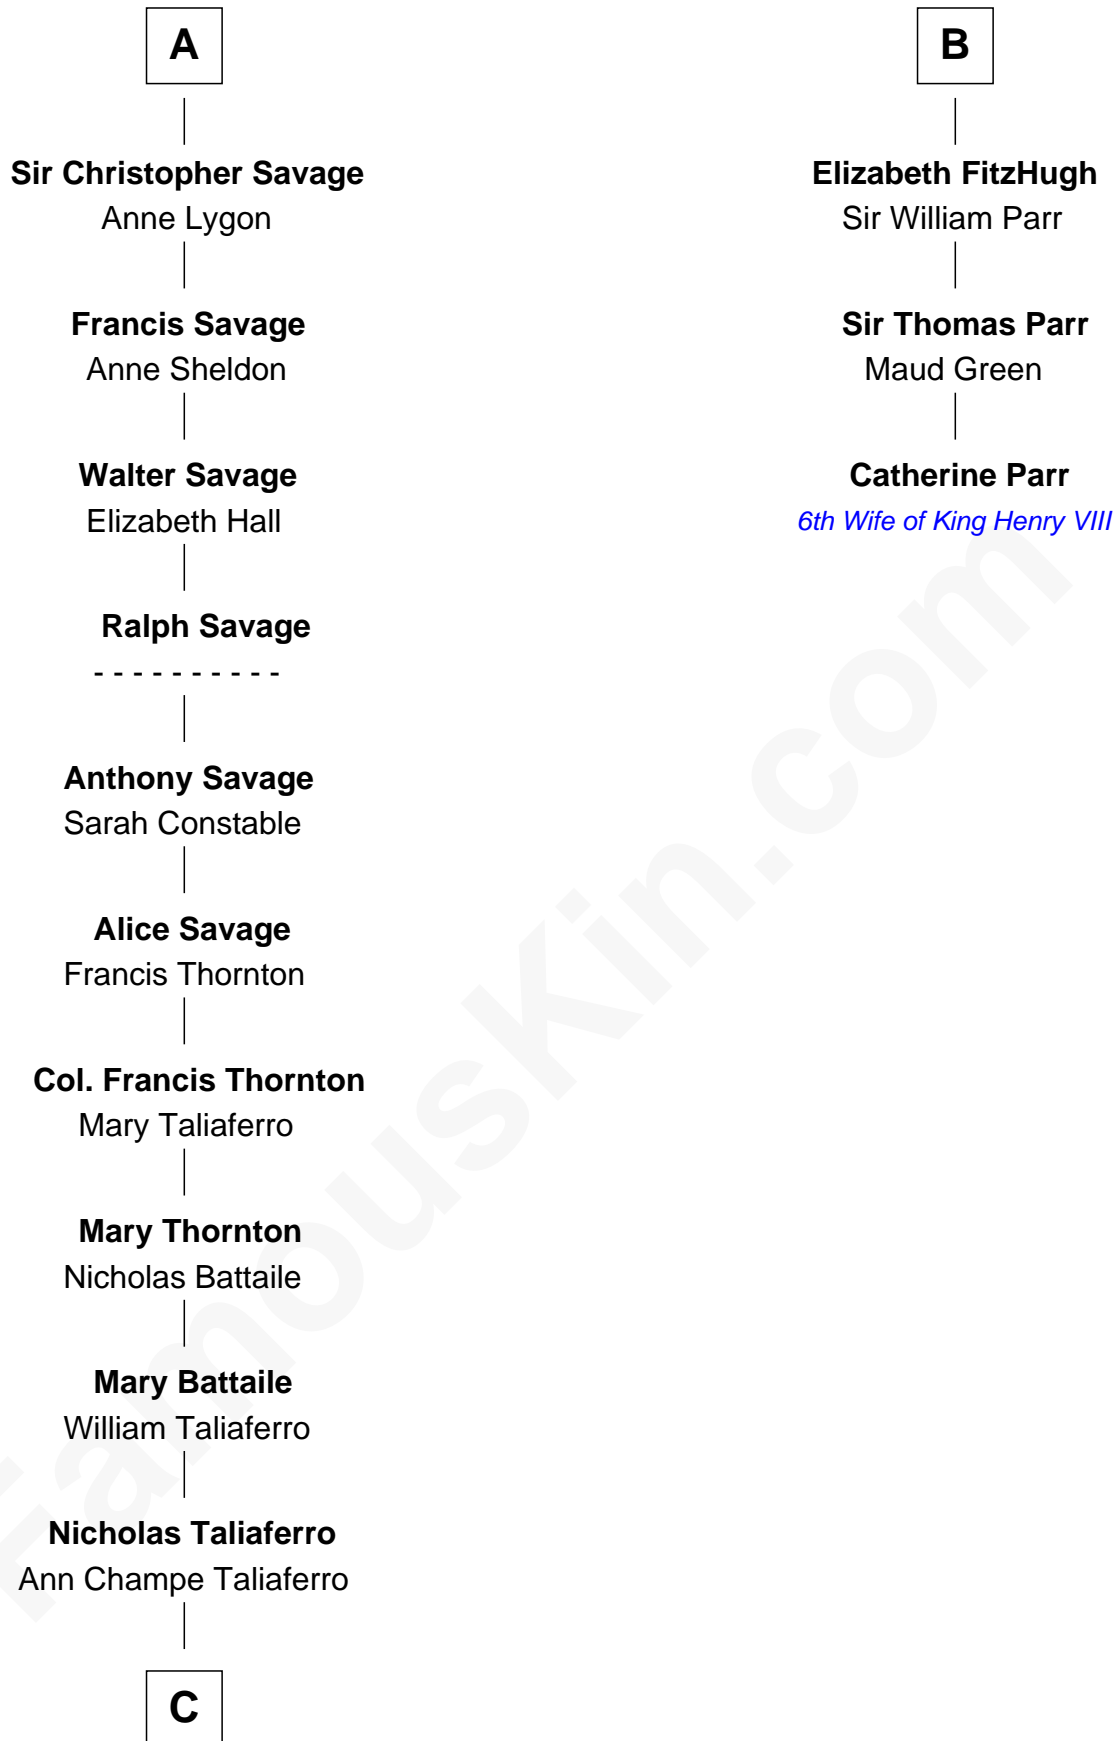

FamousKin.com

Relationship Chart of General George C. Marshall

Author of "The Marshall Plan"

9th cousin 11 times removed of

Catherine Parr

6th Wife of King Henry VIII

C

—
Matilda Battaile Taliaferro

Martin Marshall

—
William Champe Marshall

Susan Myers

—
George Catlett Marshall

Laura Emily Bradford

—
General George C. Marshall

U.S. Army - World War II

FamousKin.com