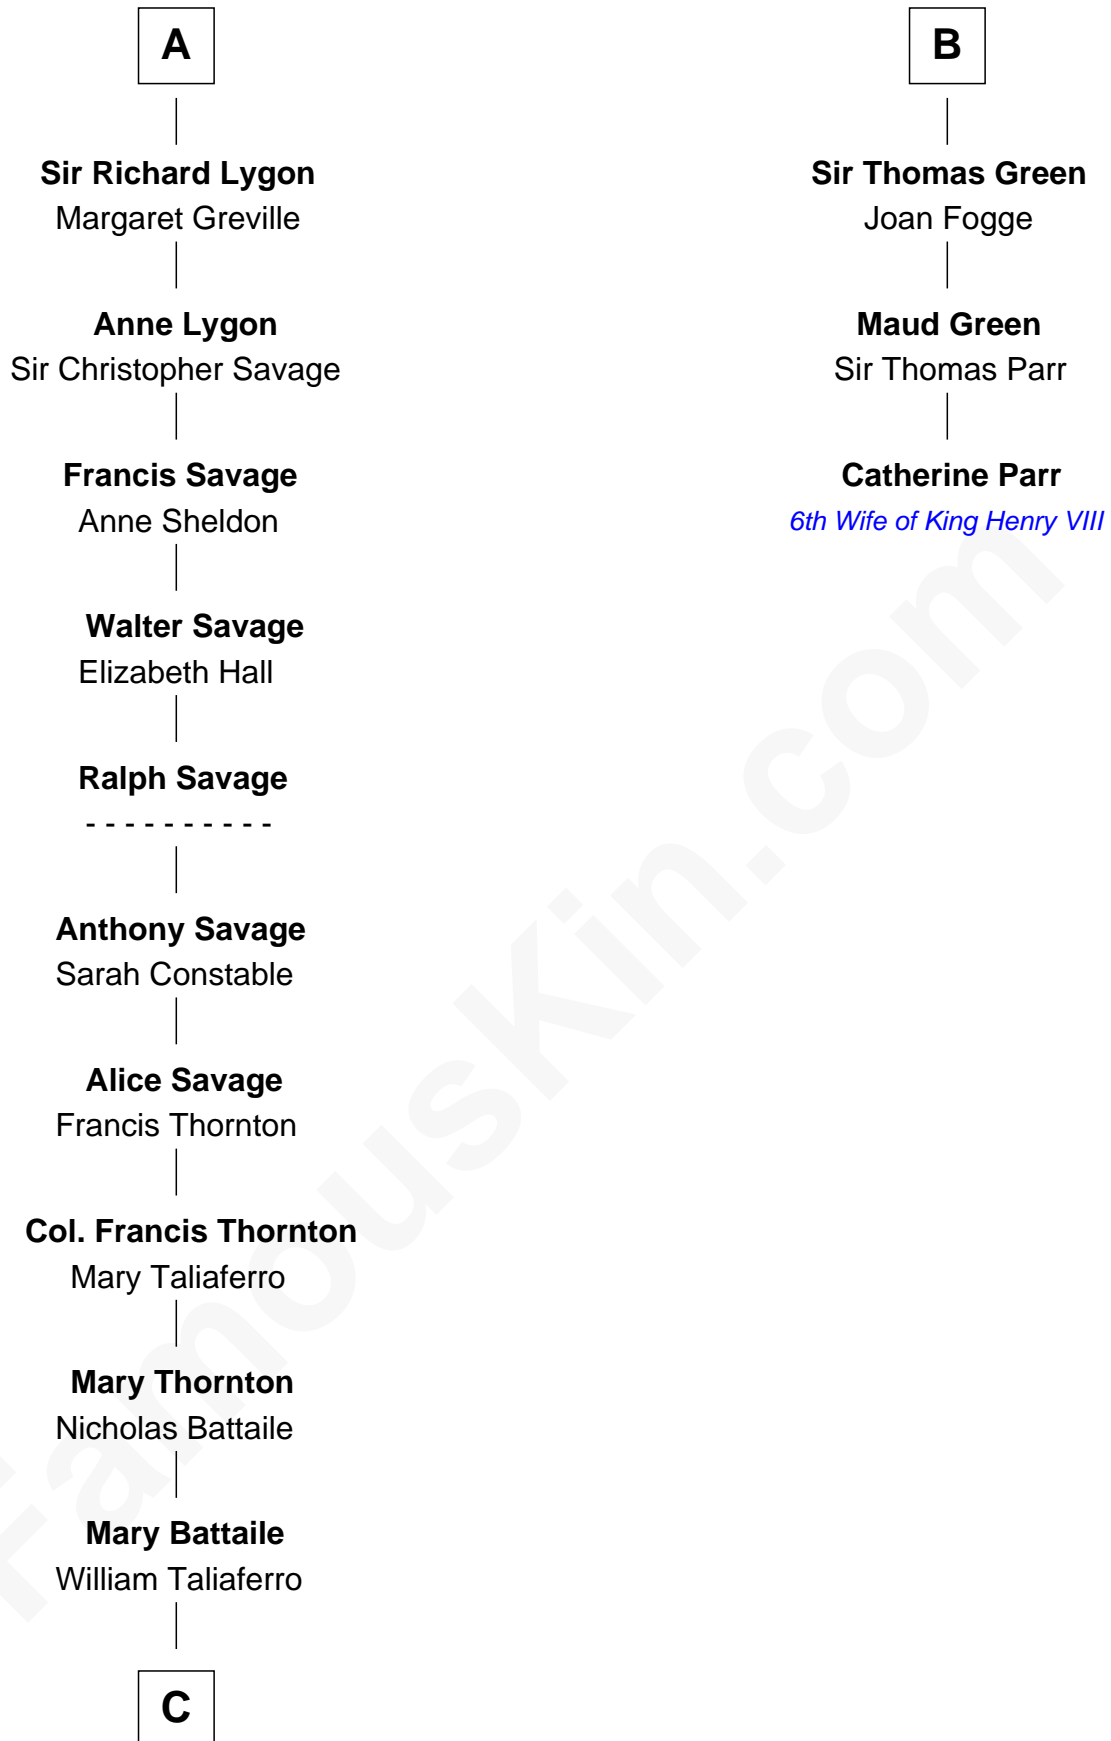

FamousKin.com
Relationship Chart of
General George C. Marshall
Author of "The Marshall Plan"

9th cousin 12 times removed of

Catherine Parr
6th Wife of King Henry VIII

C

Nicholas Taliaferro
Ann Champe Taliaferro

Matilda Battaile Taliaferro
Martin Marshall

William Champe Marshall
Susan Myers

George Catlett Marshall
Laura Emily Bradford

General George C. Marshall
U.S. Army - World War II

FamousKin.com