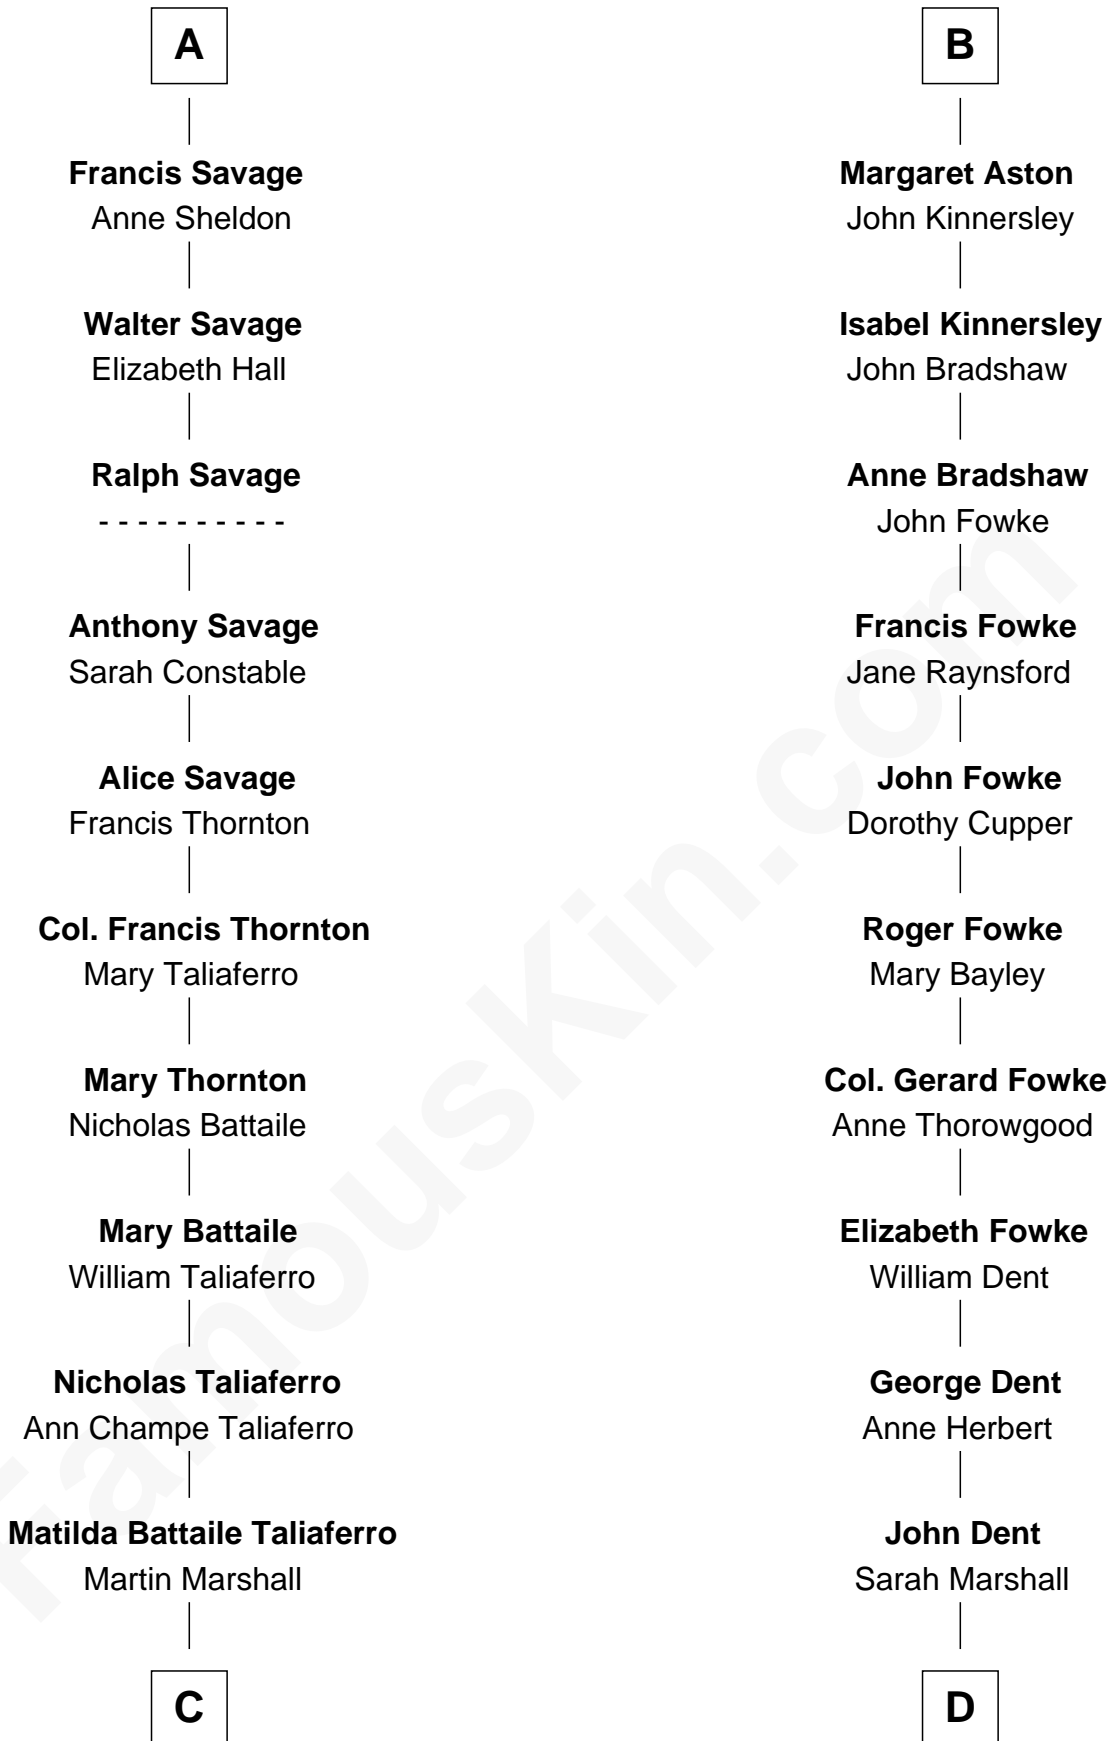

FamousKin.com
Relationship Chart of
General George C. Marshall
Author of "The Marshall Plan"

19th cousin of

General James Longstreet
Confederate Army - U.S. Civil War

Bartholomew de Badlesmere
 Margaret de Clare

Sir William de Ros

Maud de Roos

John de Welles

Margery de Welles

Stephen le Scrope

Maude le Scrope

Sir Baldwin Freville

Joyce Freville

Sir Roger Aston

Sir Robert Aston

Isabel Brereton

John Aston

Elizabeth Delves

B

C

William Champe Marshall

Susan Myers

George Catlett Marshall

Laura Emily Bradford

General George C. Marshall

U.S. Army - World War II

D

Thomas Marshall Dent

Anne Magruder