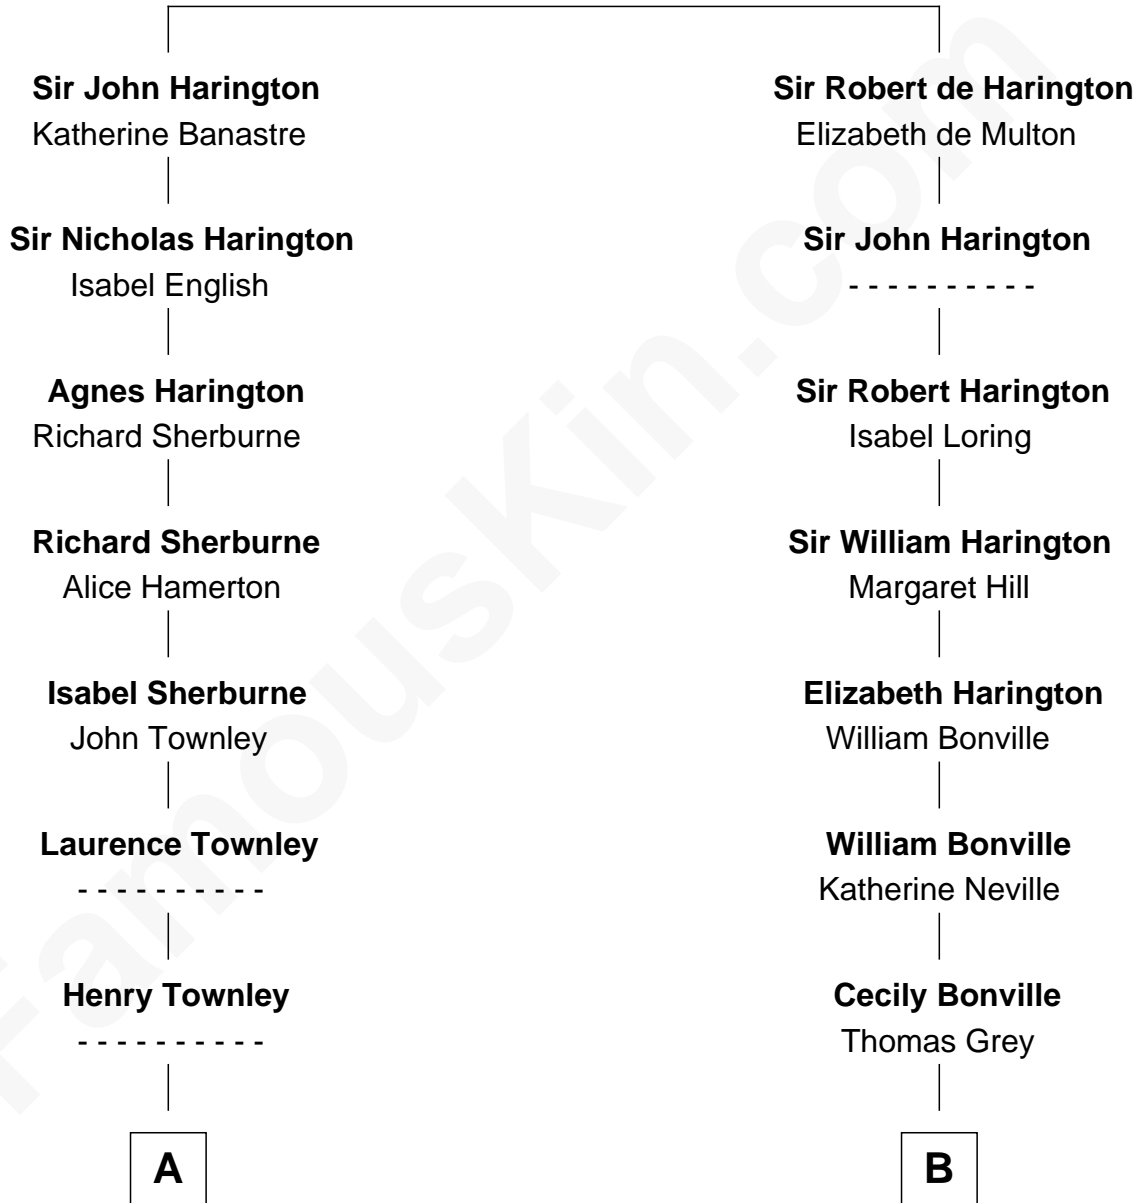

FamousKin.com
Relationship Chart of
General George C. Marshall

Author of "The Marshall Plan"

19th cousin of

John Kerry

68th U.S. Secretary of State

Sir John de Harington

Joan - - - - -

C

William Champe Marshall

Susan Myers

George Catlett Marshall

Laura Emily Bradford

General George C. Marshall

U.S. Army - World War II

D

Margaret Tyndal Winthrop