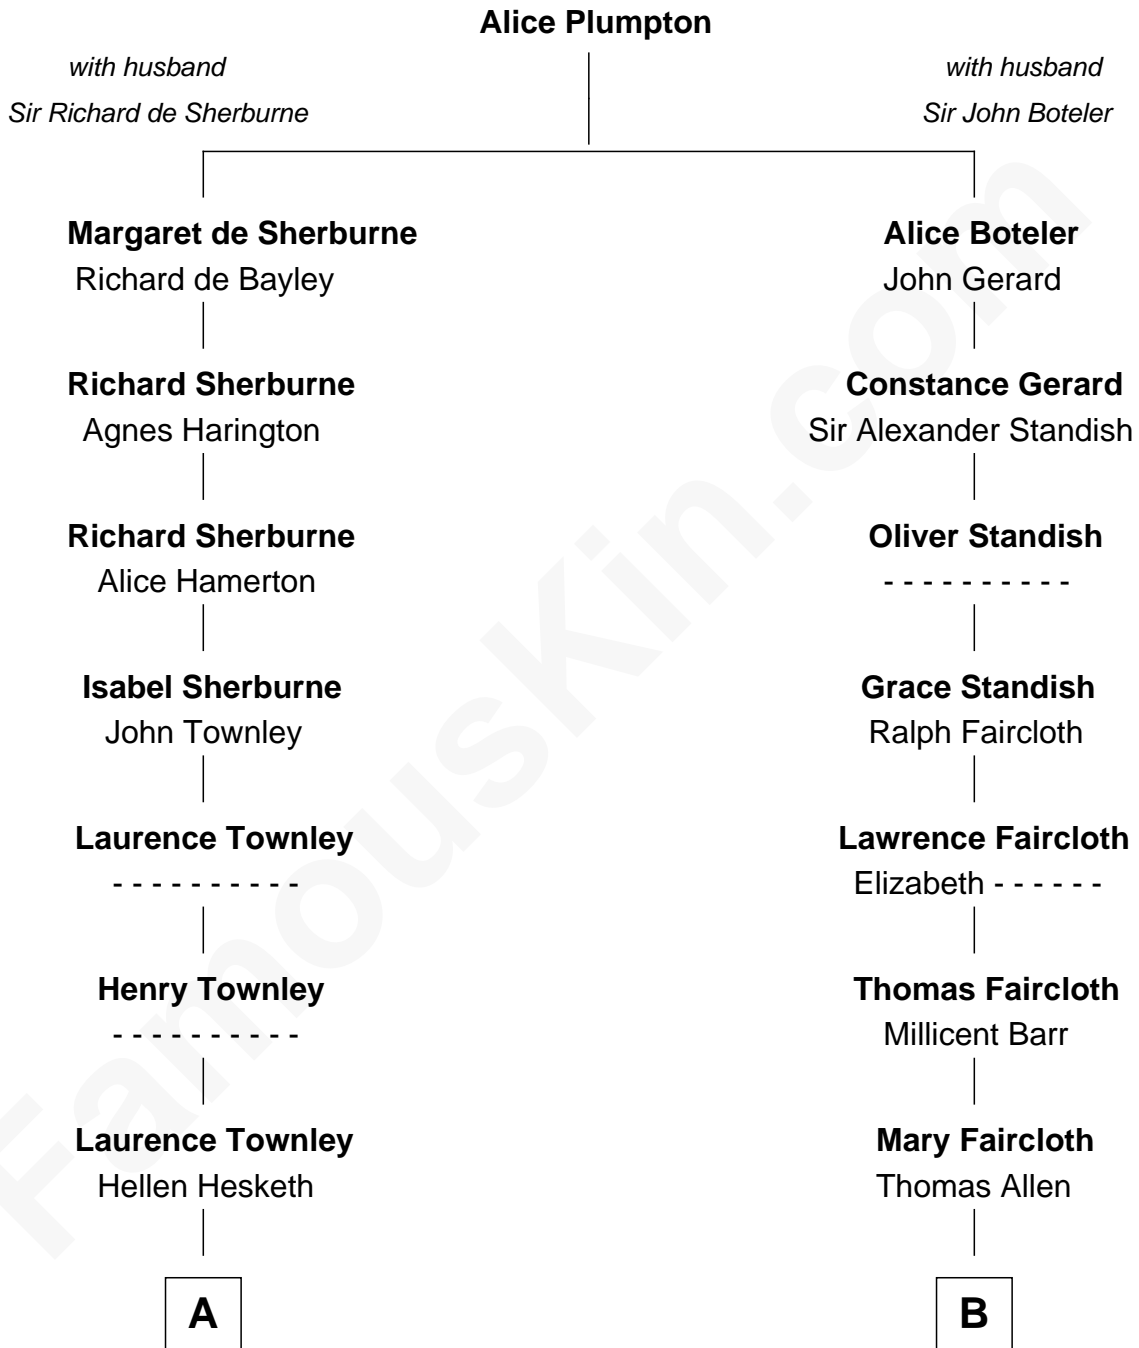

FamousKin.com
Relationship Chart of
General George C. Marshall
Author of "The Marshall Plan"

18th cousin 1 time removed of

Jeb Bush

43rd Governor of Florida

C

George Catlett Marshall

Laura Emily Bradford

General George C. Marshall

U.S. Army - World War II

D

Prescott Sheldon Bush

Dorothy Wear Walker

George Herbert Walker Bush

Barbara Pierce

Jeb Bush

43rd Governor of Florida