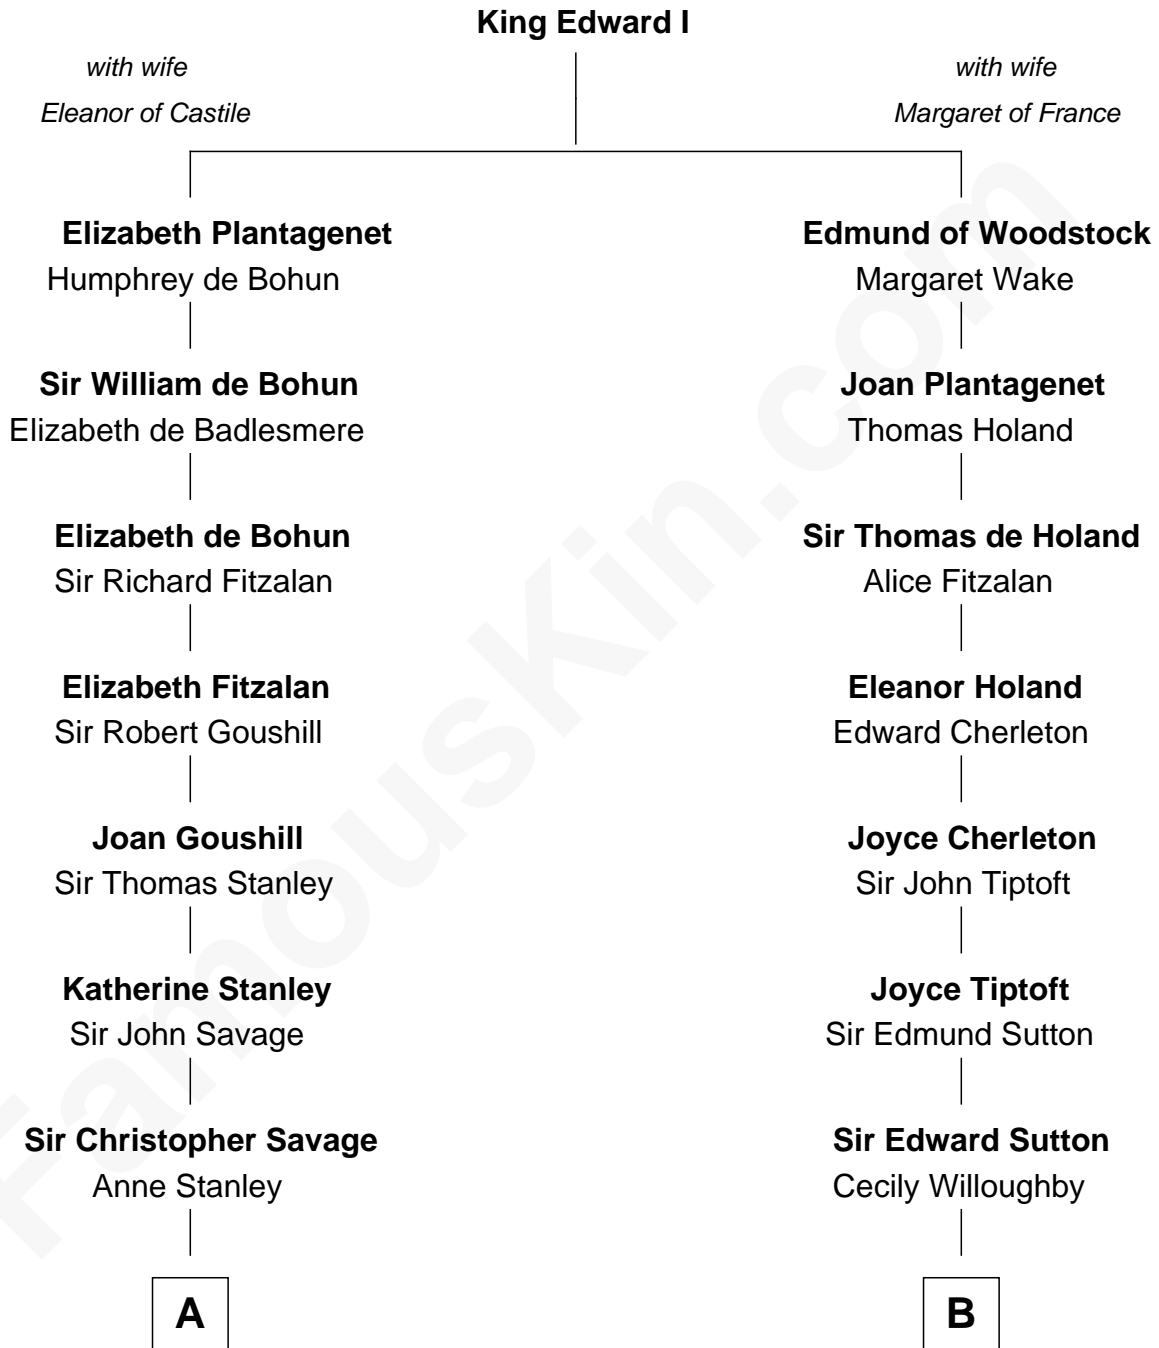

FamousKin.com
Relationship Chart of
General George C. Marshall
Author of "The Marshall Plan"

18th cousin 2 times removed of

John Brown
American Abolitionist

FamousKin.com