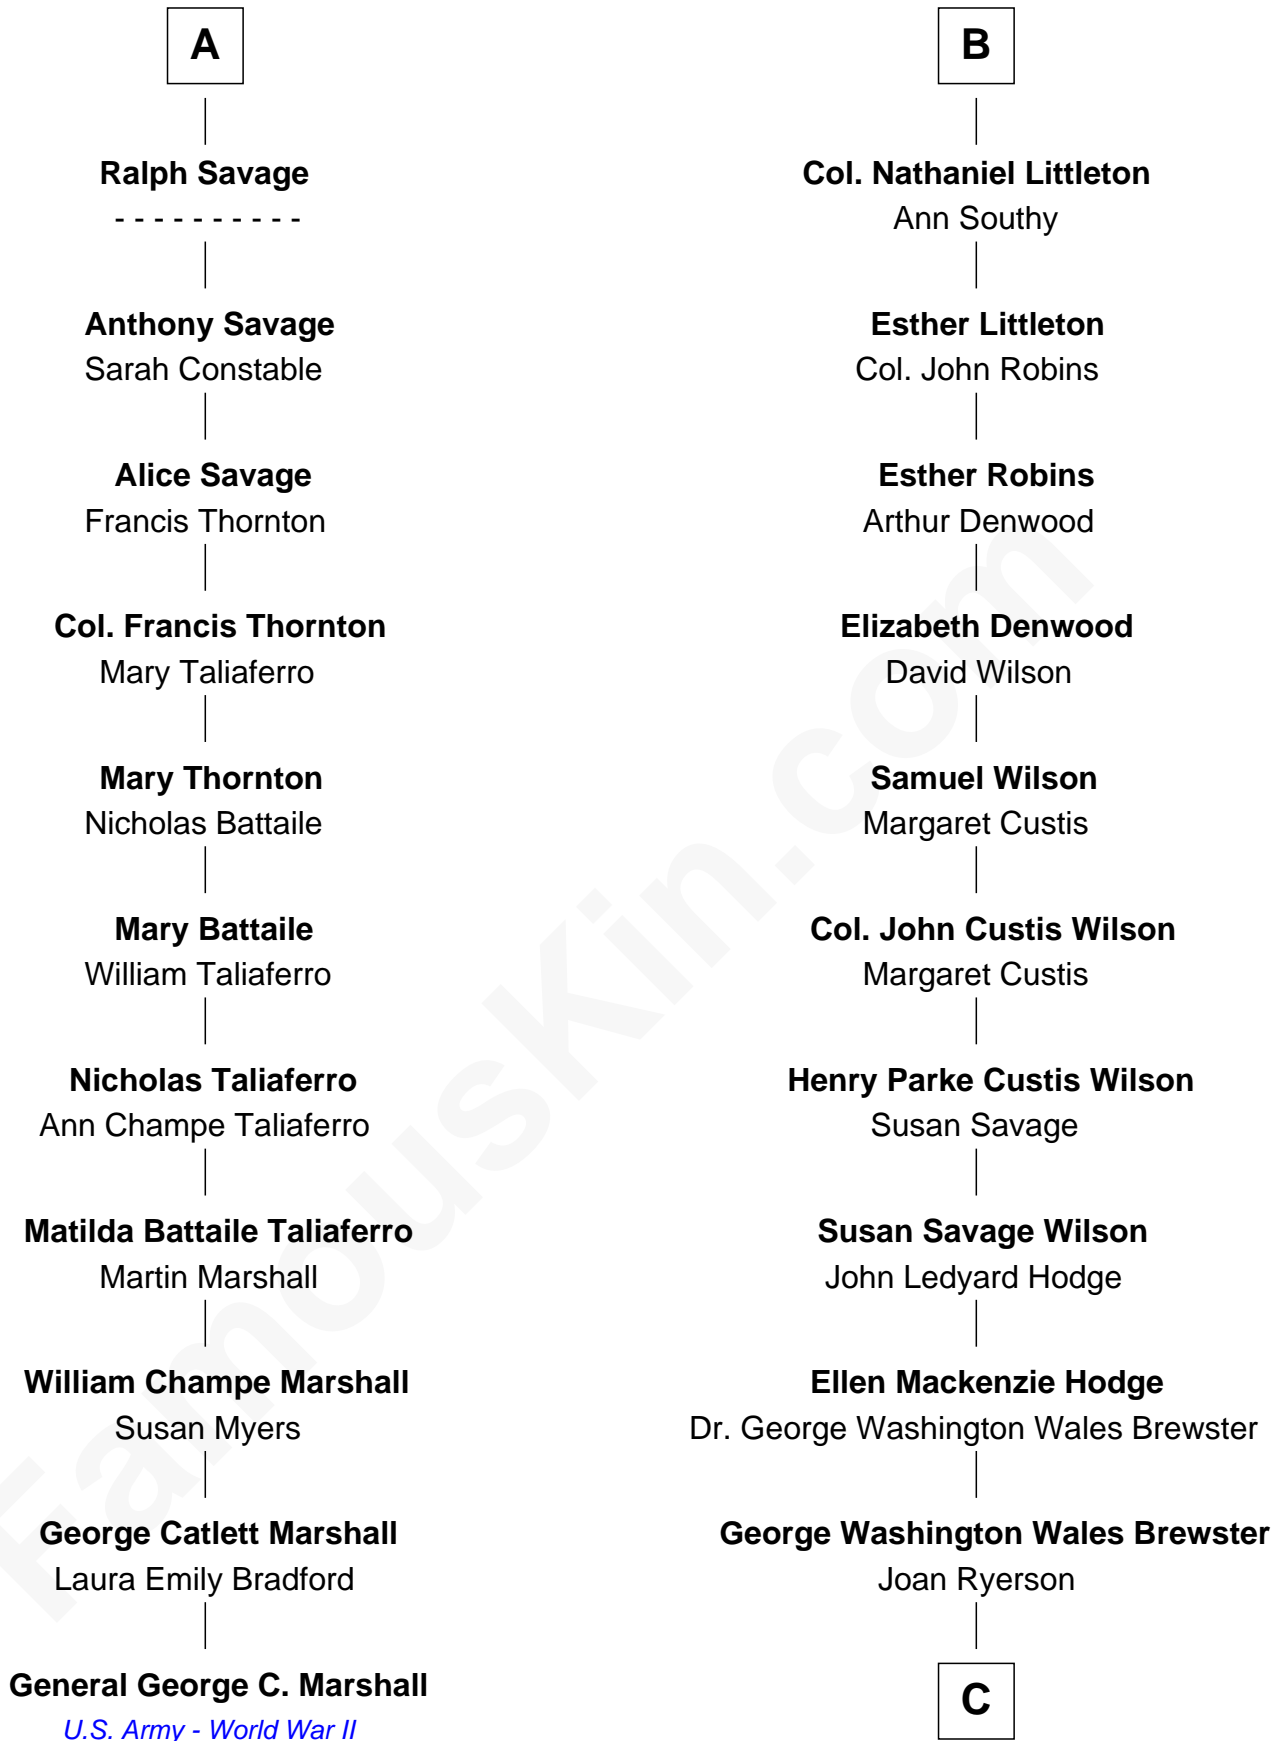

**FamousKin.com**  
**Relationship Chart of**  
**General George C. Marshall**  
*Author of "The Marshall Plan"*

17th cousin 1 time removed of

**Paget Brewster**  
*TV Actress*

**Sir Edmund Ferrers**  
 Ellen Roche

C

Galen Brewster  
Hathaway Tew

Paget Brewster  
*TV Actress*

FamousKin.com