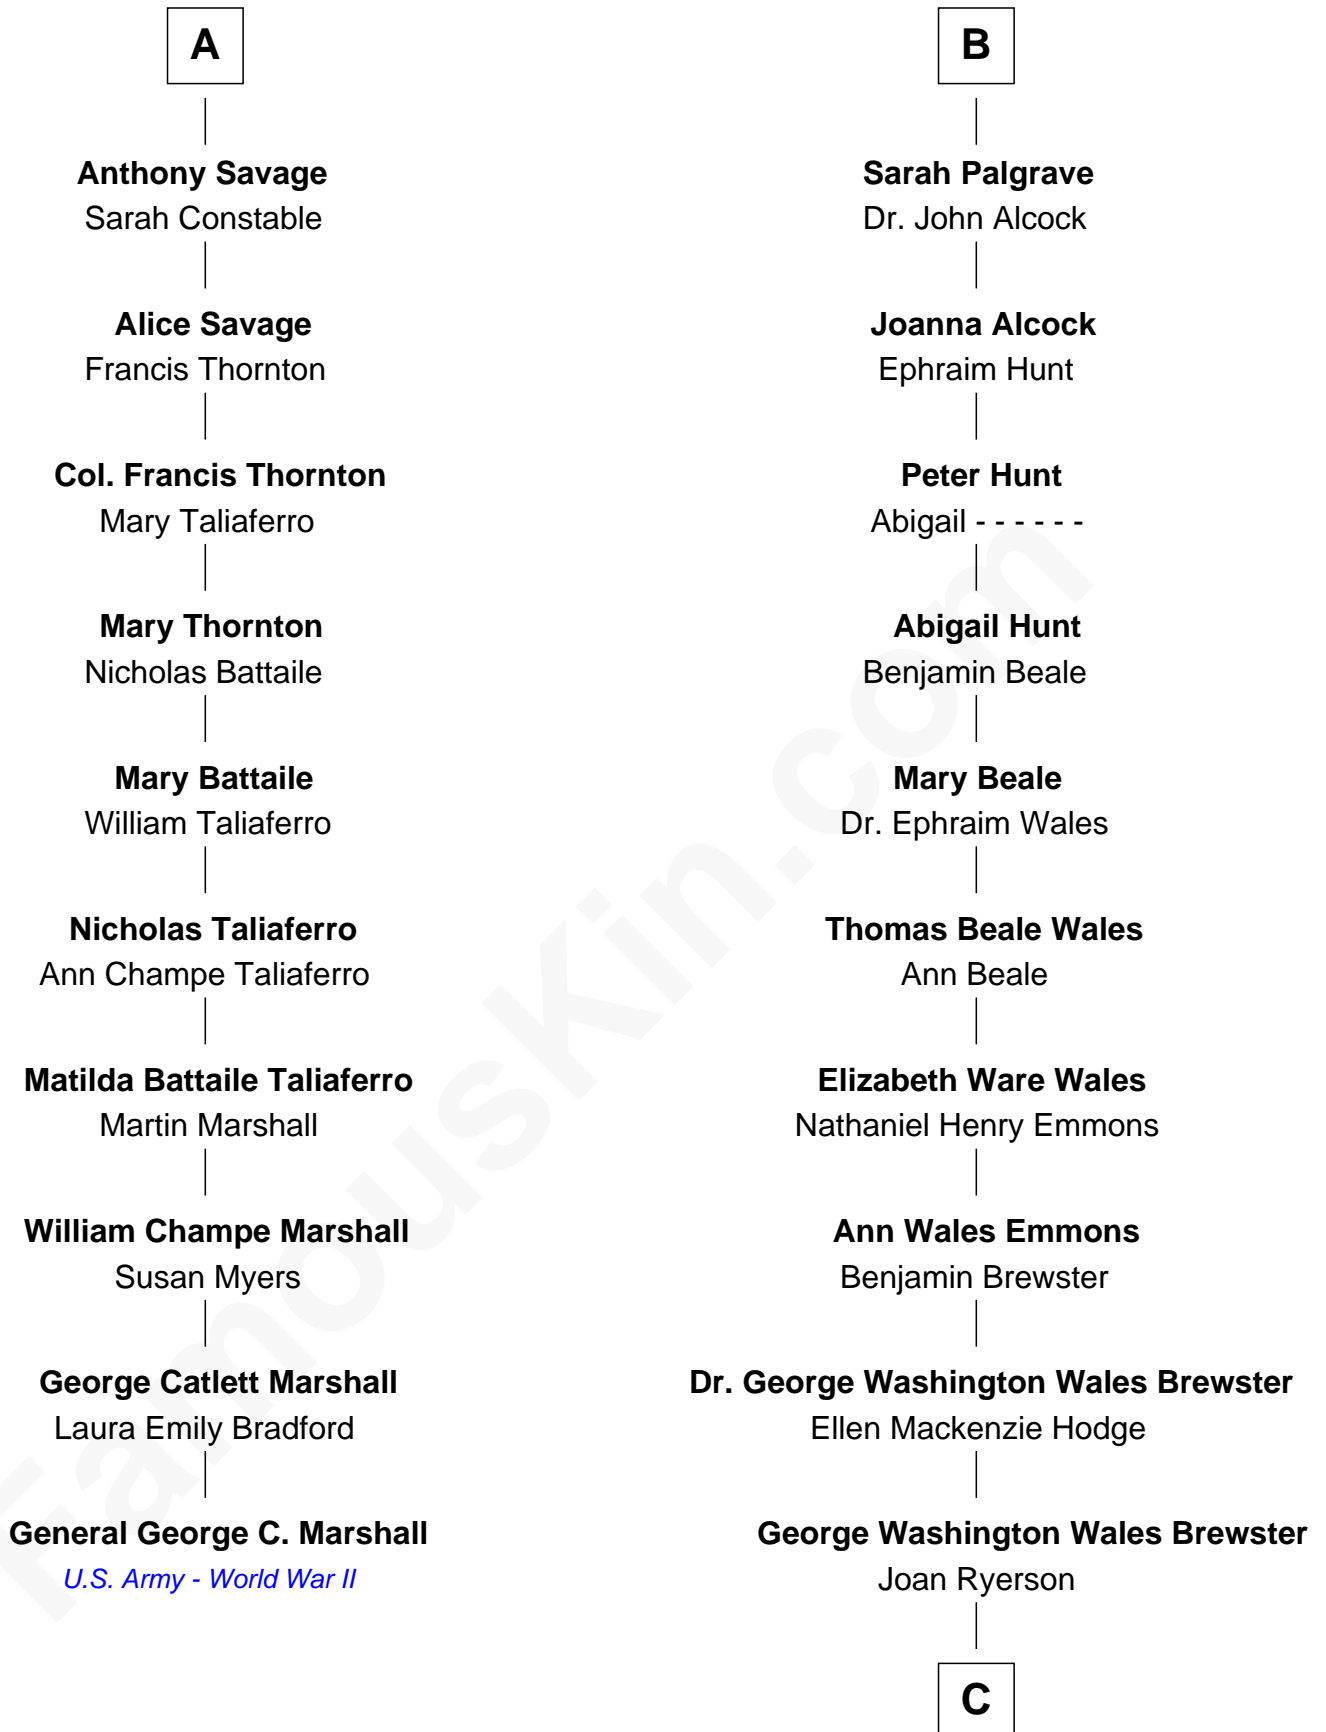

FamousKin.com
Relationship Chart of
General George C. Marshall
Author of "The Marshall Plan"

16th cousin 2 times removed of

Paget Brewster
TV Actress

Sir Robert Goushill
 Elizabeth Fitzalan

C

Galen Brewster
Hathaway Tew

Paget Brewster
TV Actress

FamousKin.com