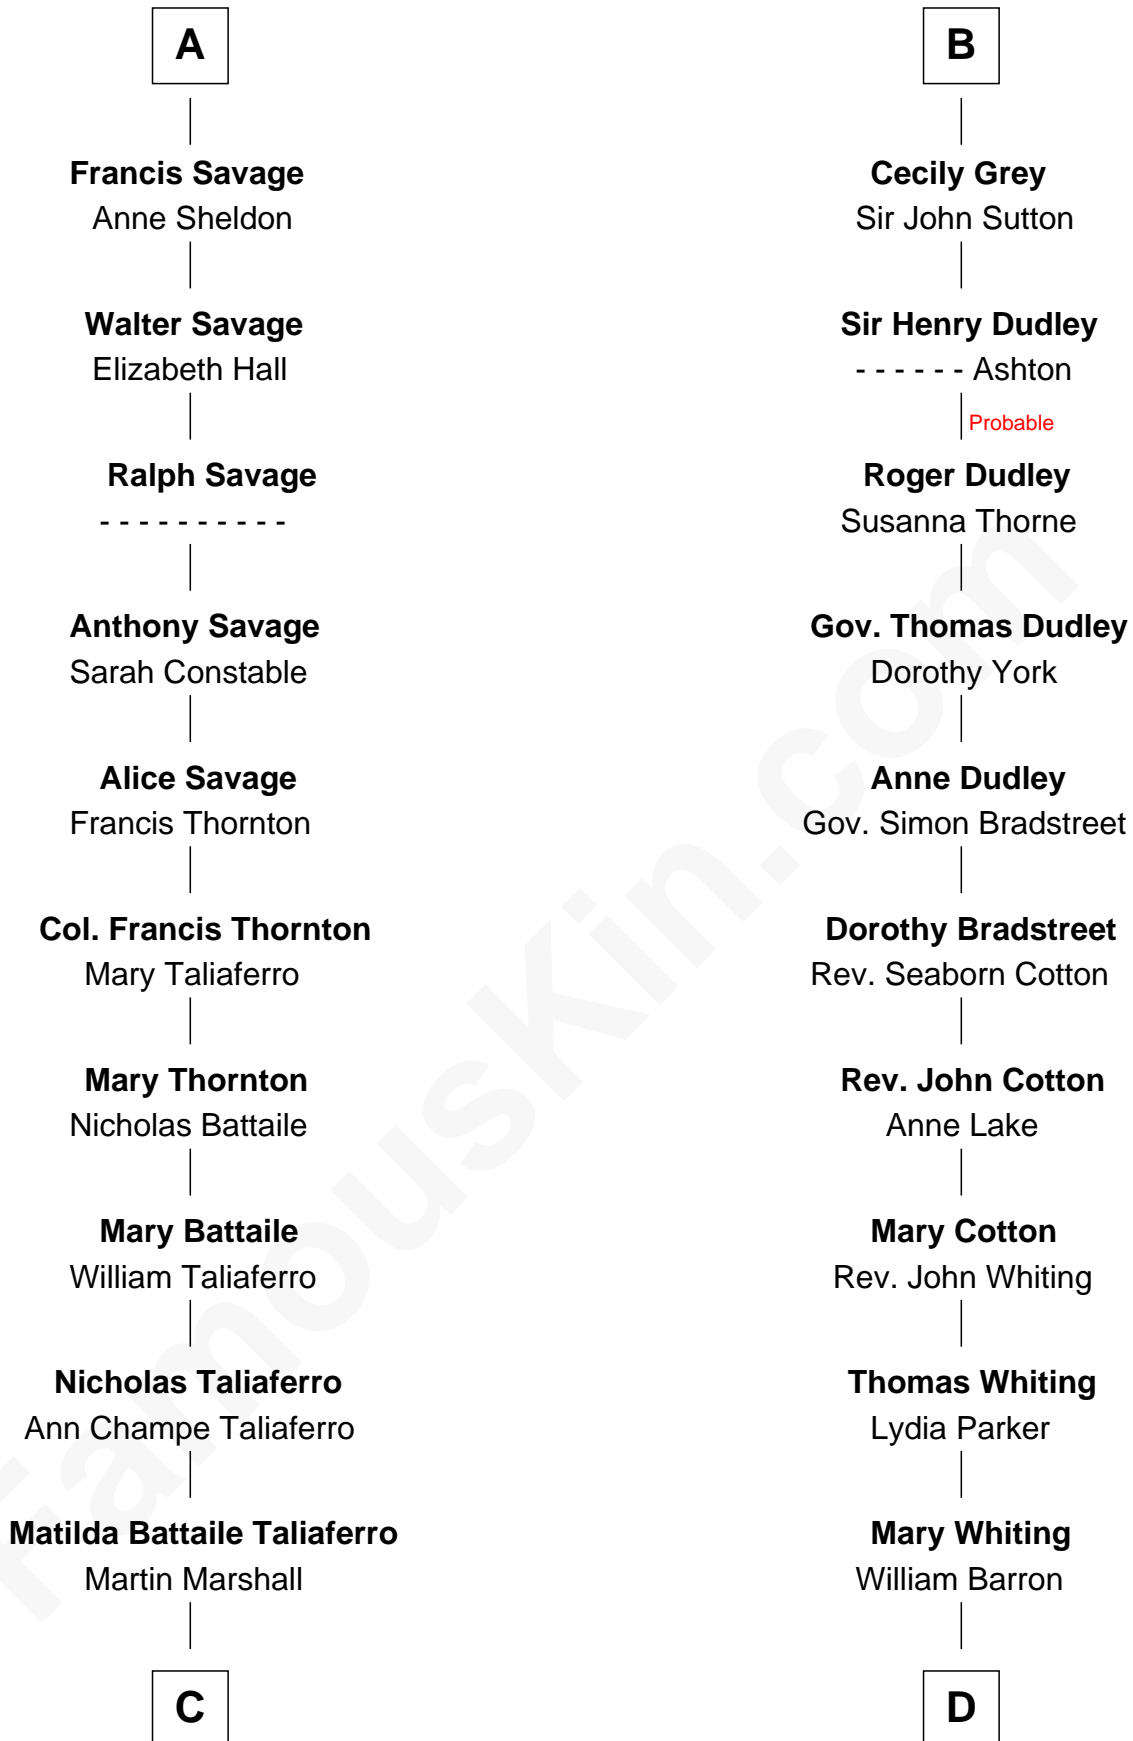

## Relationship Chart of General George C. Marshall

*Author of "The Marshall Plan"*

19th cousin 1 time removed of

**James Sherman**

*27th U.S. Vice-President*

**Bartholomew de Badlesmere**

Margaret de Clare

Sir William de Ros

**Thomas de Ros**

Beatrice de Stafford

**Margaret de Ros**

Sir Reynold Grey

**Margaret Grey**

Sir William Bonville

**William Bonville**

Elizabeth Harington

**William Bonville**

Katherine Neville

**Cecily Bonville**

Thomas Grey

**B**

**C**

**William Champe Marshall**

Susan Myers

**George Catlett Marshall**

Laura Emily Bradford

**General George C. Marshall**

*U.S. Army - World War II*

**D**

**Mary Augusta Barron**

Stalham Williams