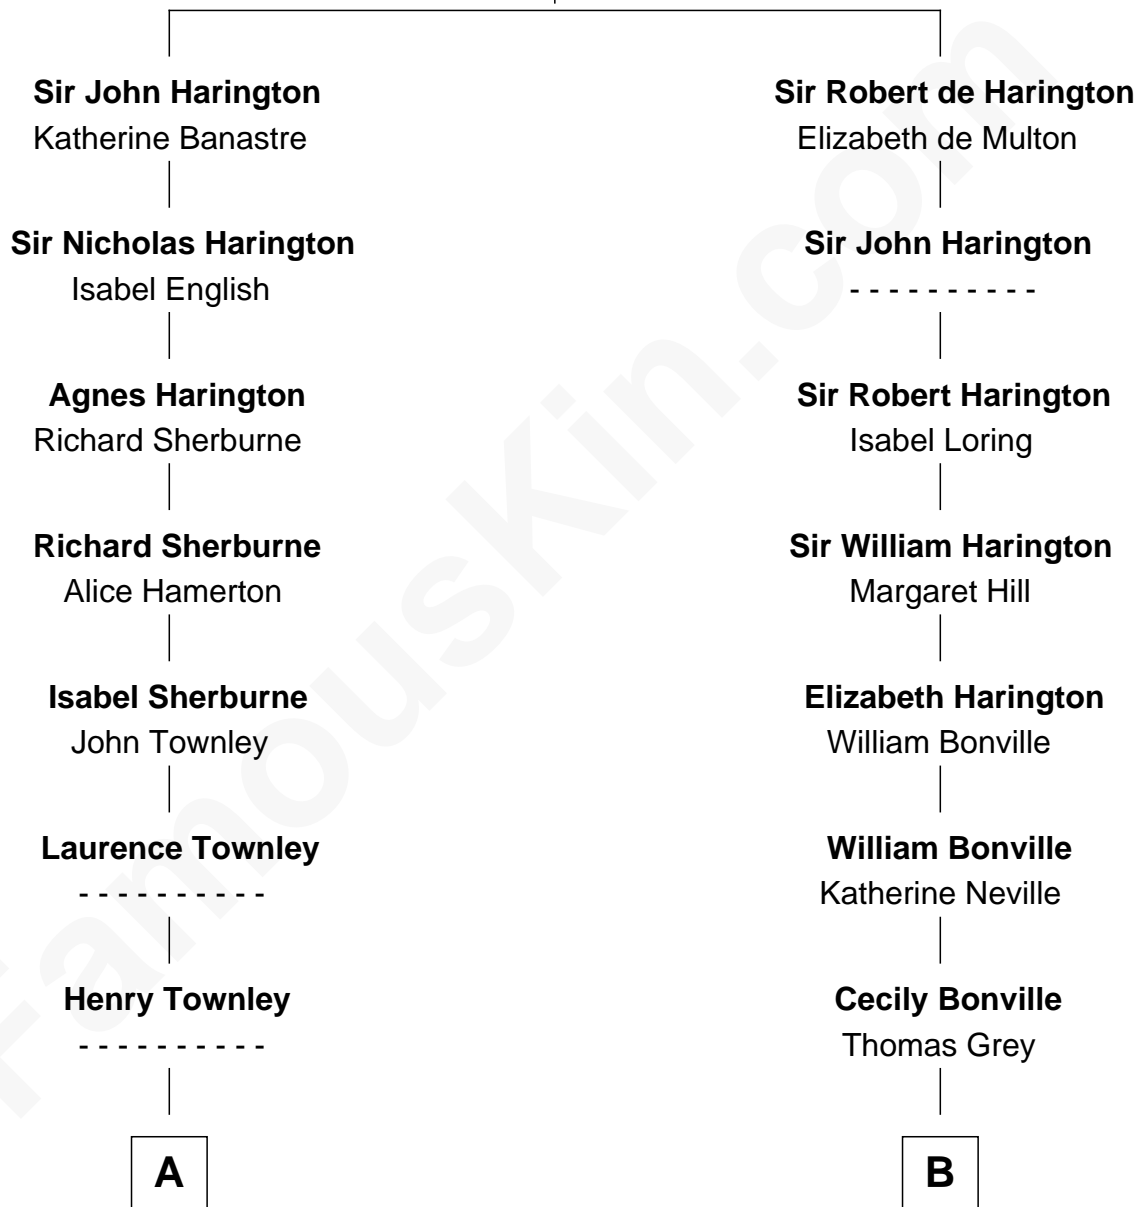

## Relationship Chart of General George C. Marshall

*Author of "The Marshall Plan"*

19th cousin 1 time removed of

**James Sherman**

*27th U.S. Vice-President*

**Sir John de Harington**

Joan - - - - -

**C**

**William Champe Marshall**

Susan Myers

**George Catlett Marshall**

Laura Emily Bradford

**General George C. Marshall**

*U.S. Army - World War II*

**D**

**Mary Augusta Barron**