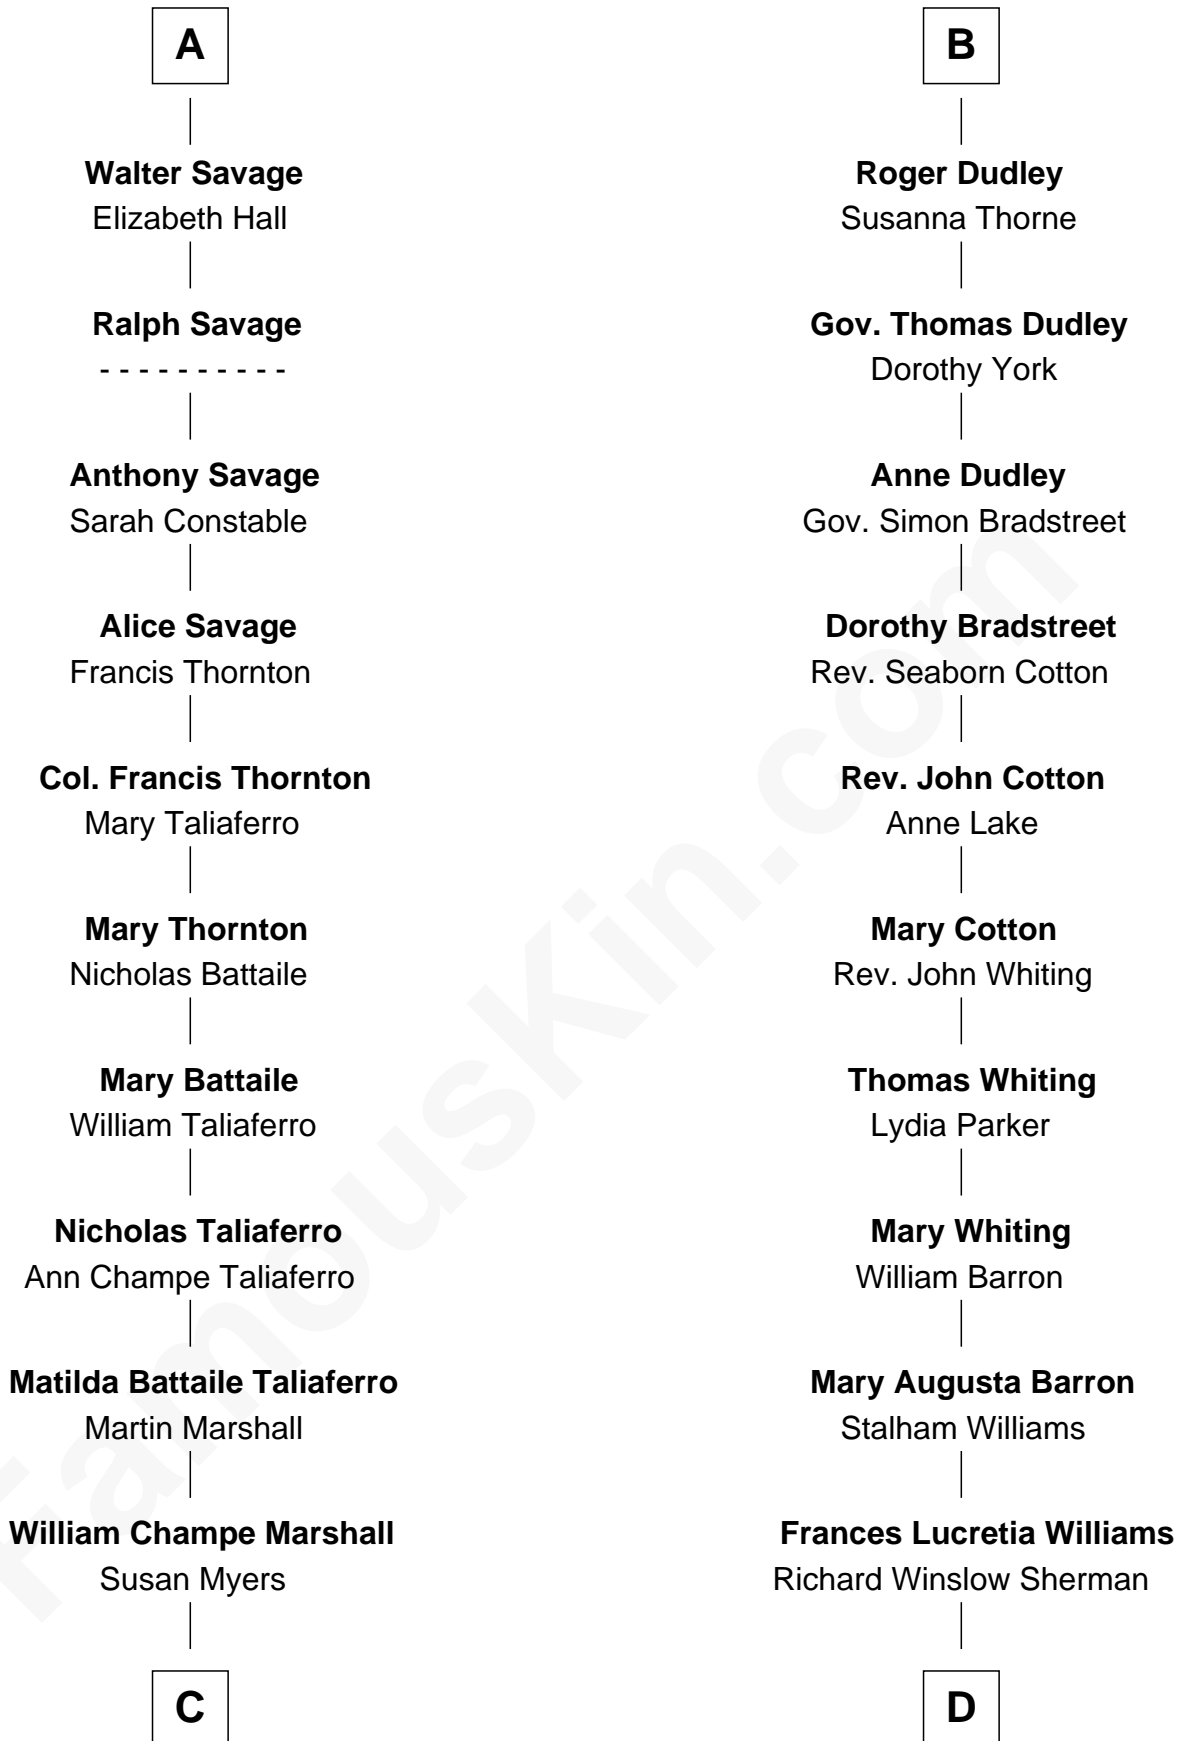

## Relationship Chart of General George C. Marshall

*Author of "The Marshall Plan"*

18th cousin of

**James Sherman**

*27th U.S. Vice-President*

**Richard Fitzalan**  
Eleanor Plantagenet

**Sir Richard Fitzalan**  
Elizabeth de Bohun

**Elizabeth Fitzalan**  
Sir Robert Goushill

**Joan Goushill**  
Sir Thomas Stanley

**Katherine Stanley**  
Sir John Savage

**Sir Christopher Savage**  
Anne Stanley

**Sir Christopher Savage**  
Anne Lygon

**Francis Savage**  
Anne Sheldon

**A**

**Alice Fitzalan**  
Sir Thomas de Holand

**Eleanor Holand**  
Edward Cherleton

**Joyce Cherleton**  
Sir John Tiptoft

**Joyce Tiptoft**  
Sir Edmund Sutton

**Sir Edward Sutton**  
Cecily Willoughby

**Sir John Sutton**  
Cecily Grey

**Sir Henry Dudley**  
----- Ashton

Probable

**B**

**C**

**George Catlett Marshall**

Laura Emily Bradford

**General George C. Marshall**