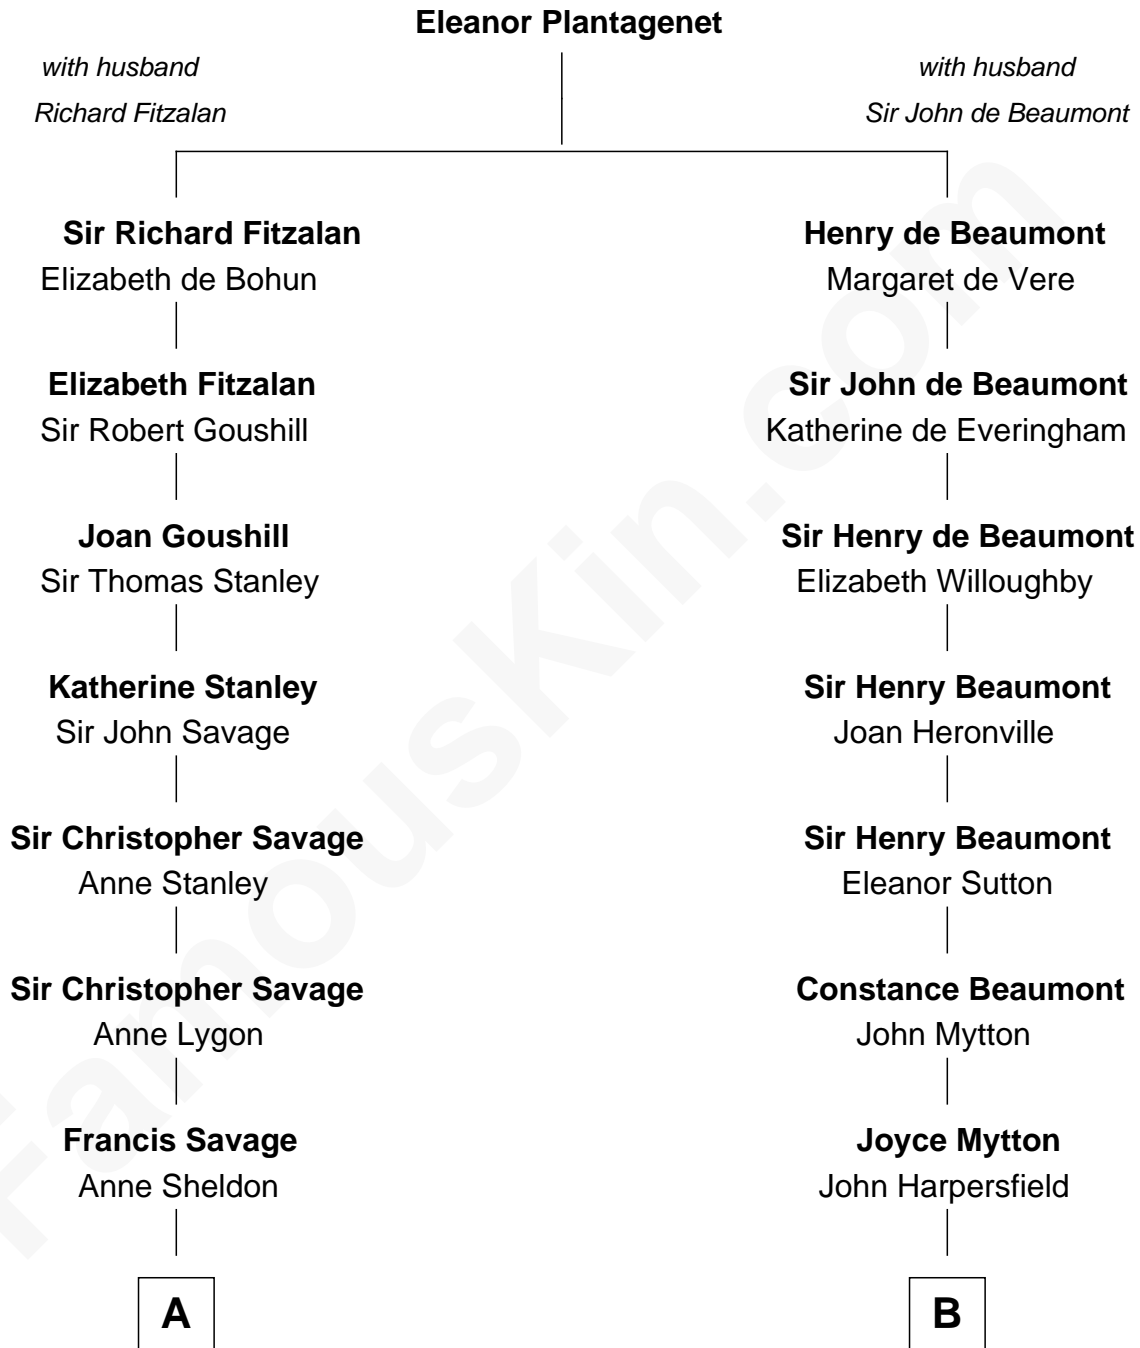

FamousKin.com
Relationship Chart of
General George C. Marshall
Author of "The Marshall Plan"

18th cousin 3 times removed of
Chevy Chase
Comedian, Actor and Writer

C

George Catlett Marshall

Laura Emily Bradford

General George C. Marshall

U.S. Army - World War II

D

Sarah Tannery Baker

Col. Lyne Shackelford Metcalfe

Grace Metcalfe

Charles Denison Chase

Edward Leigh Chase