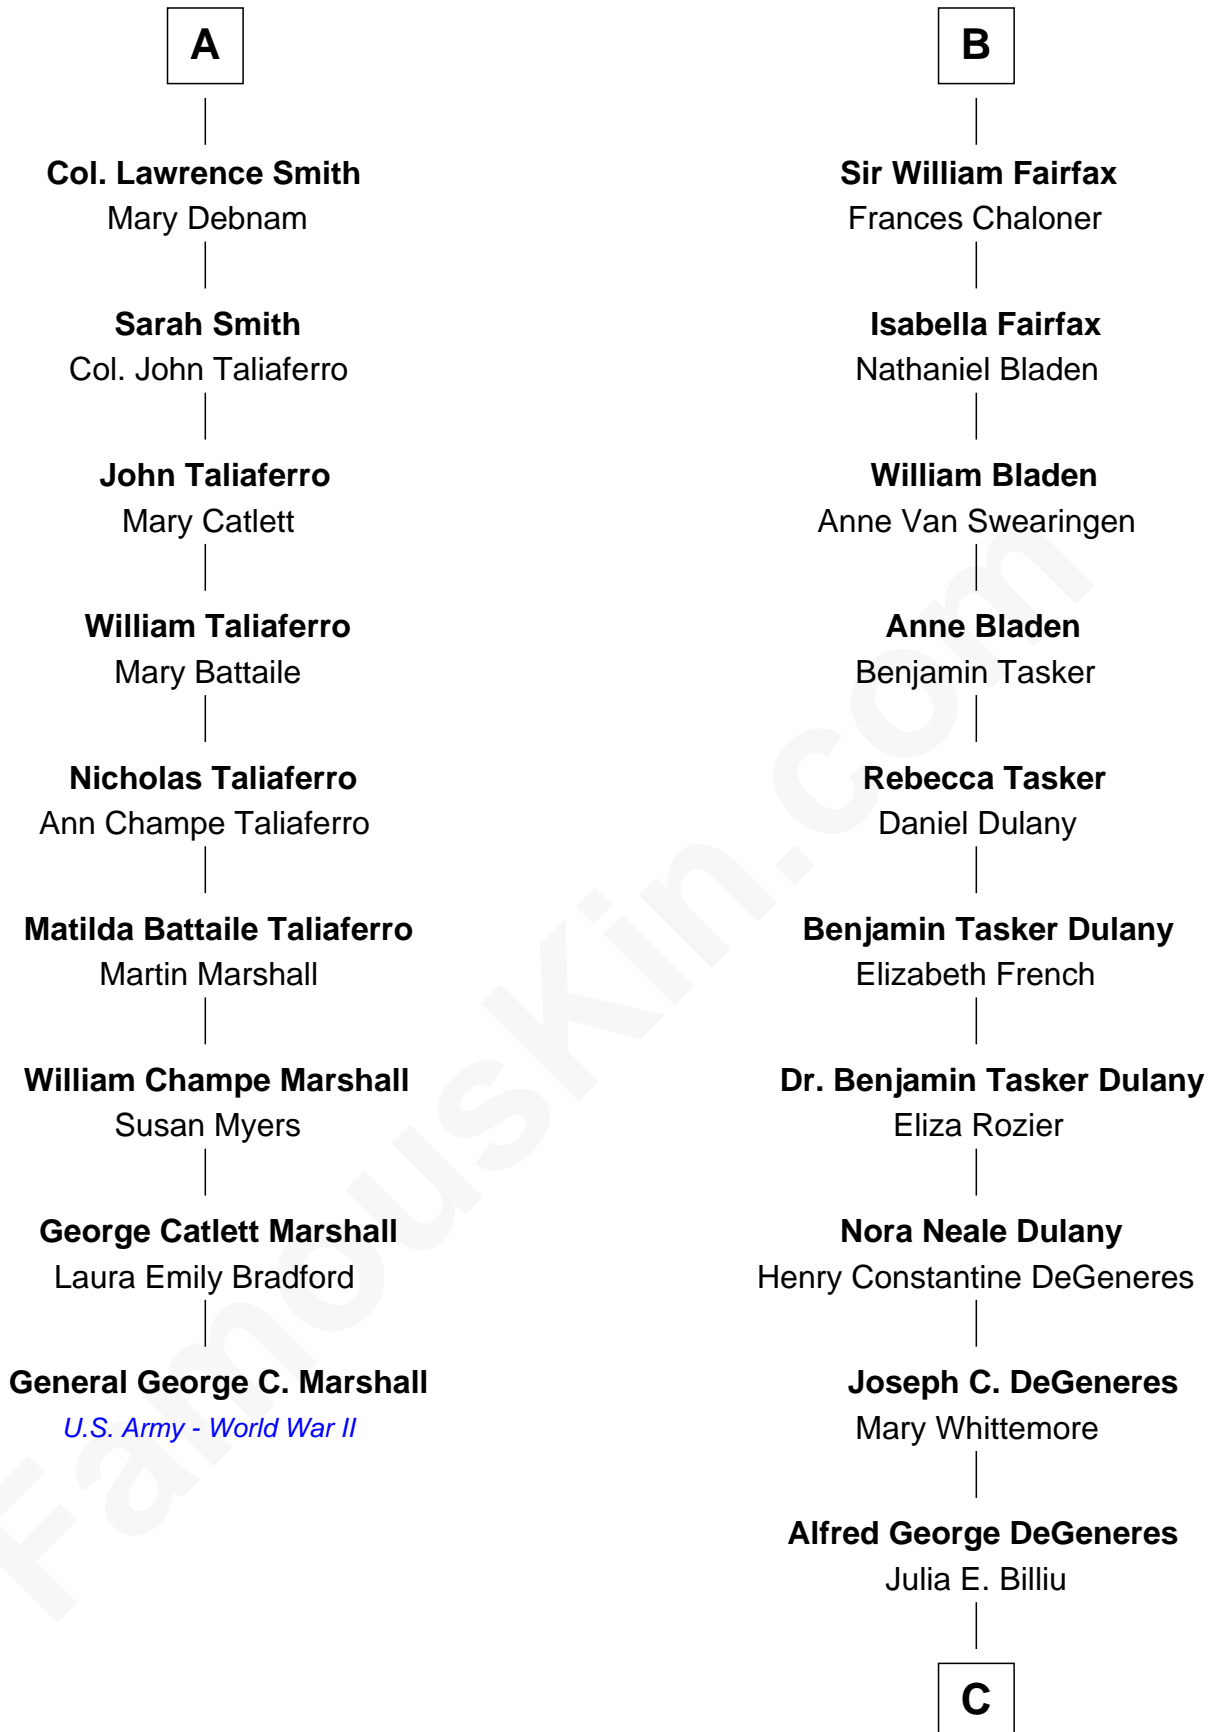

## Relationship Chart of General George C. Marshall

*Author of "The Marshall Plan"*

15th cousin 4 times removed of

**Ellen DeGeneres**

*Comedienne and TV Personality*

**Richard Sherburne**

Alice Hamerton

C