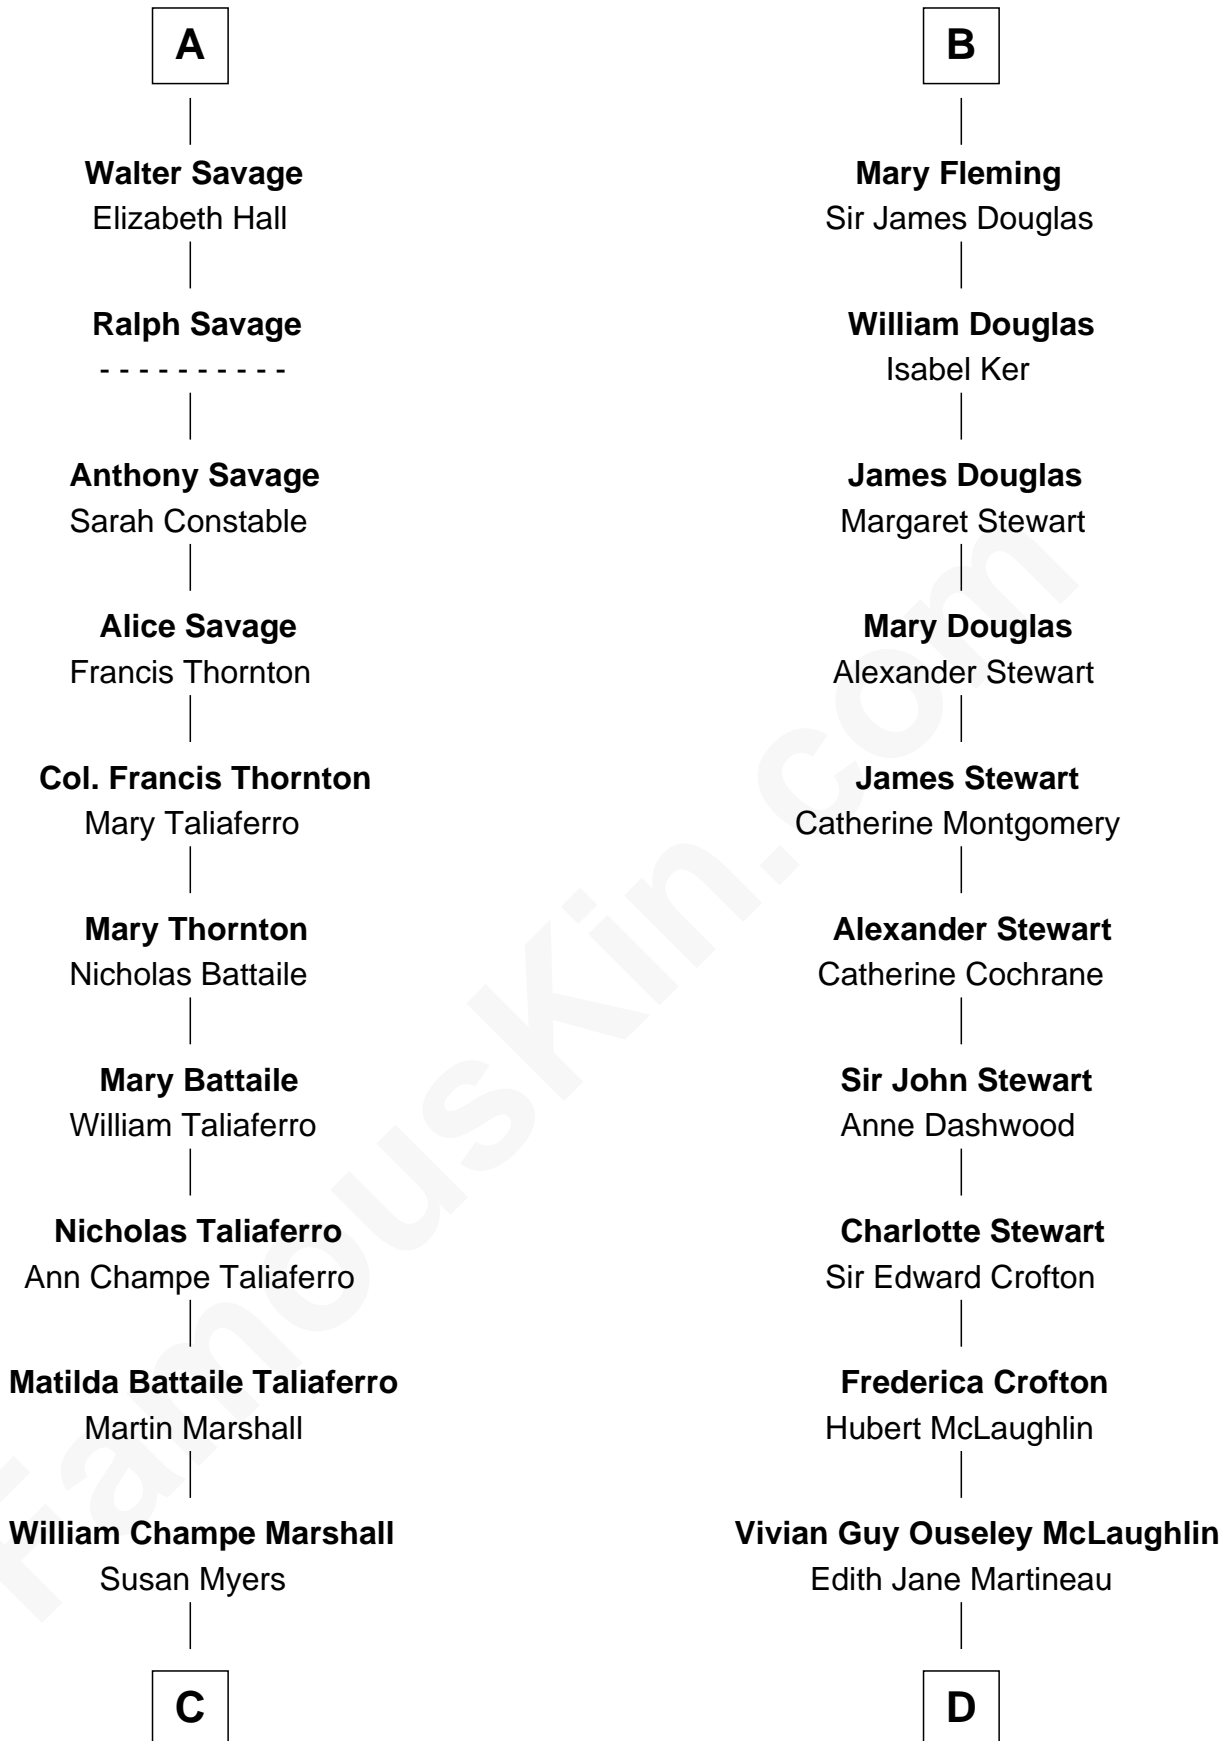

**FamousKin.com**  
**Relationship Chart of**  
**General George C. Marshall**  
*Author of "The Marshall Plan"*

18th cousin 1 time removed of

**Guy Ritchie**  
*British Filmmaker*

**Richard Fitzalan**  
 Eleanor Plantagenet

**C**

**George Catlett Marshall**

Laura Emily Bradford

**General George C. Marshall**

*U.S. Army - World War II*

**D**

**Doris Margaretta McLaughlin**

Stuart John Ritchie