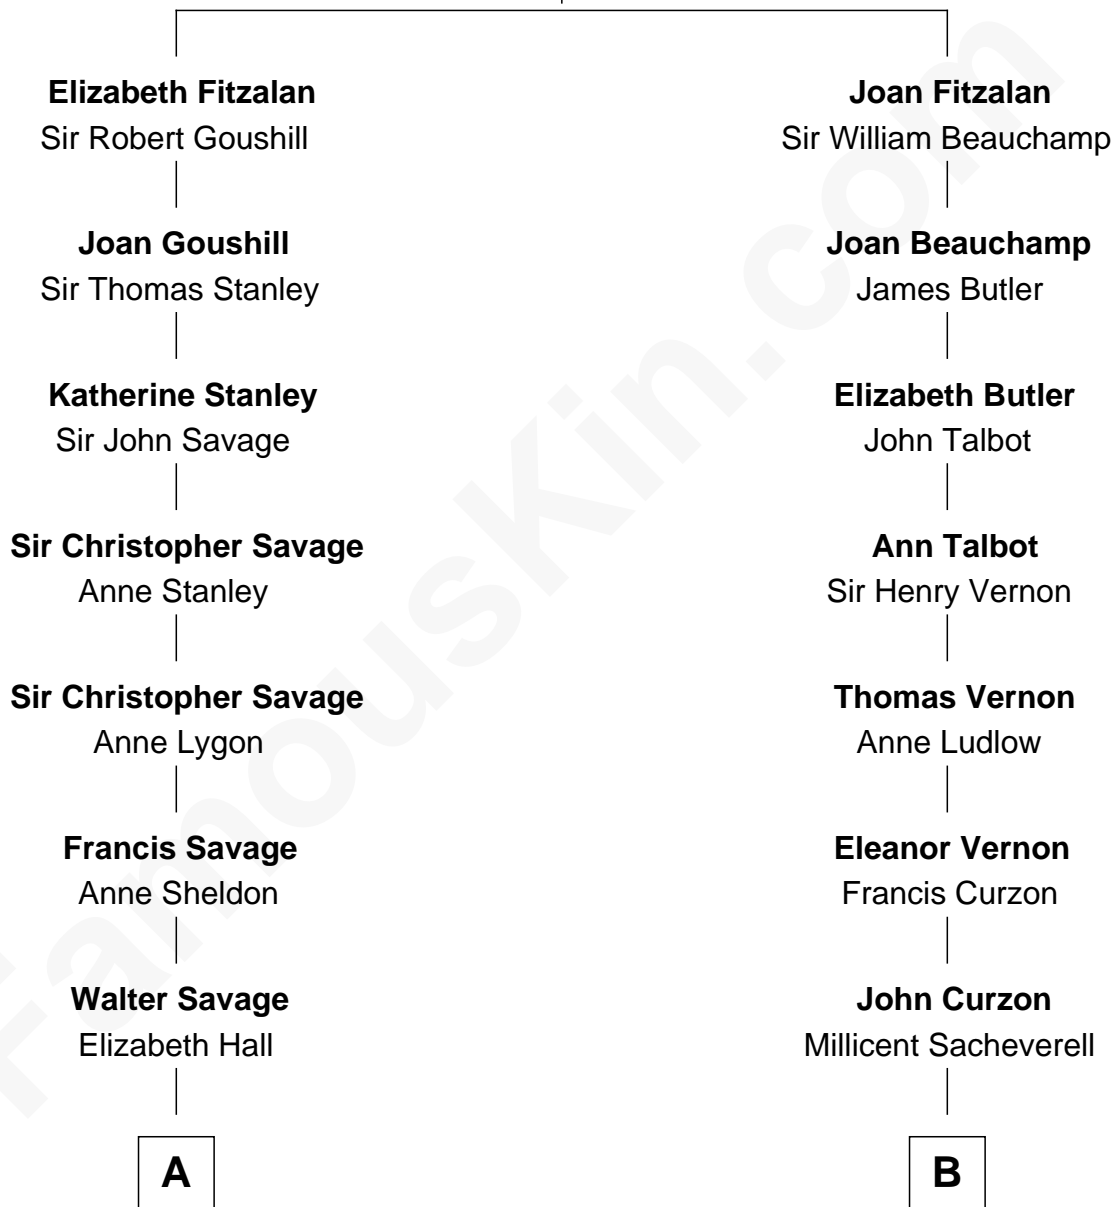

FamousKin.com
Relationship Chart of
General George C. Marshall
Author of "The Marshall Plan"

17th cousin 2 times removed of

Oliver Platt
Movie Actor

Sir Richard Fitzalan
 Elizabeth de Bohun

C

Eileen Burden
Walter Maynard