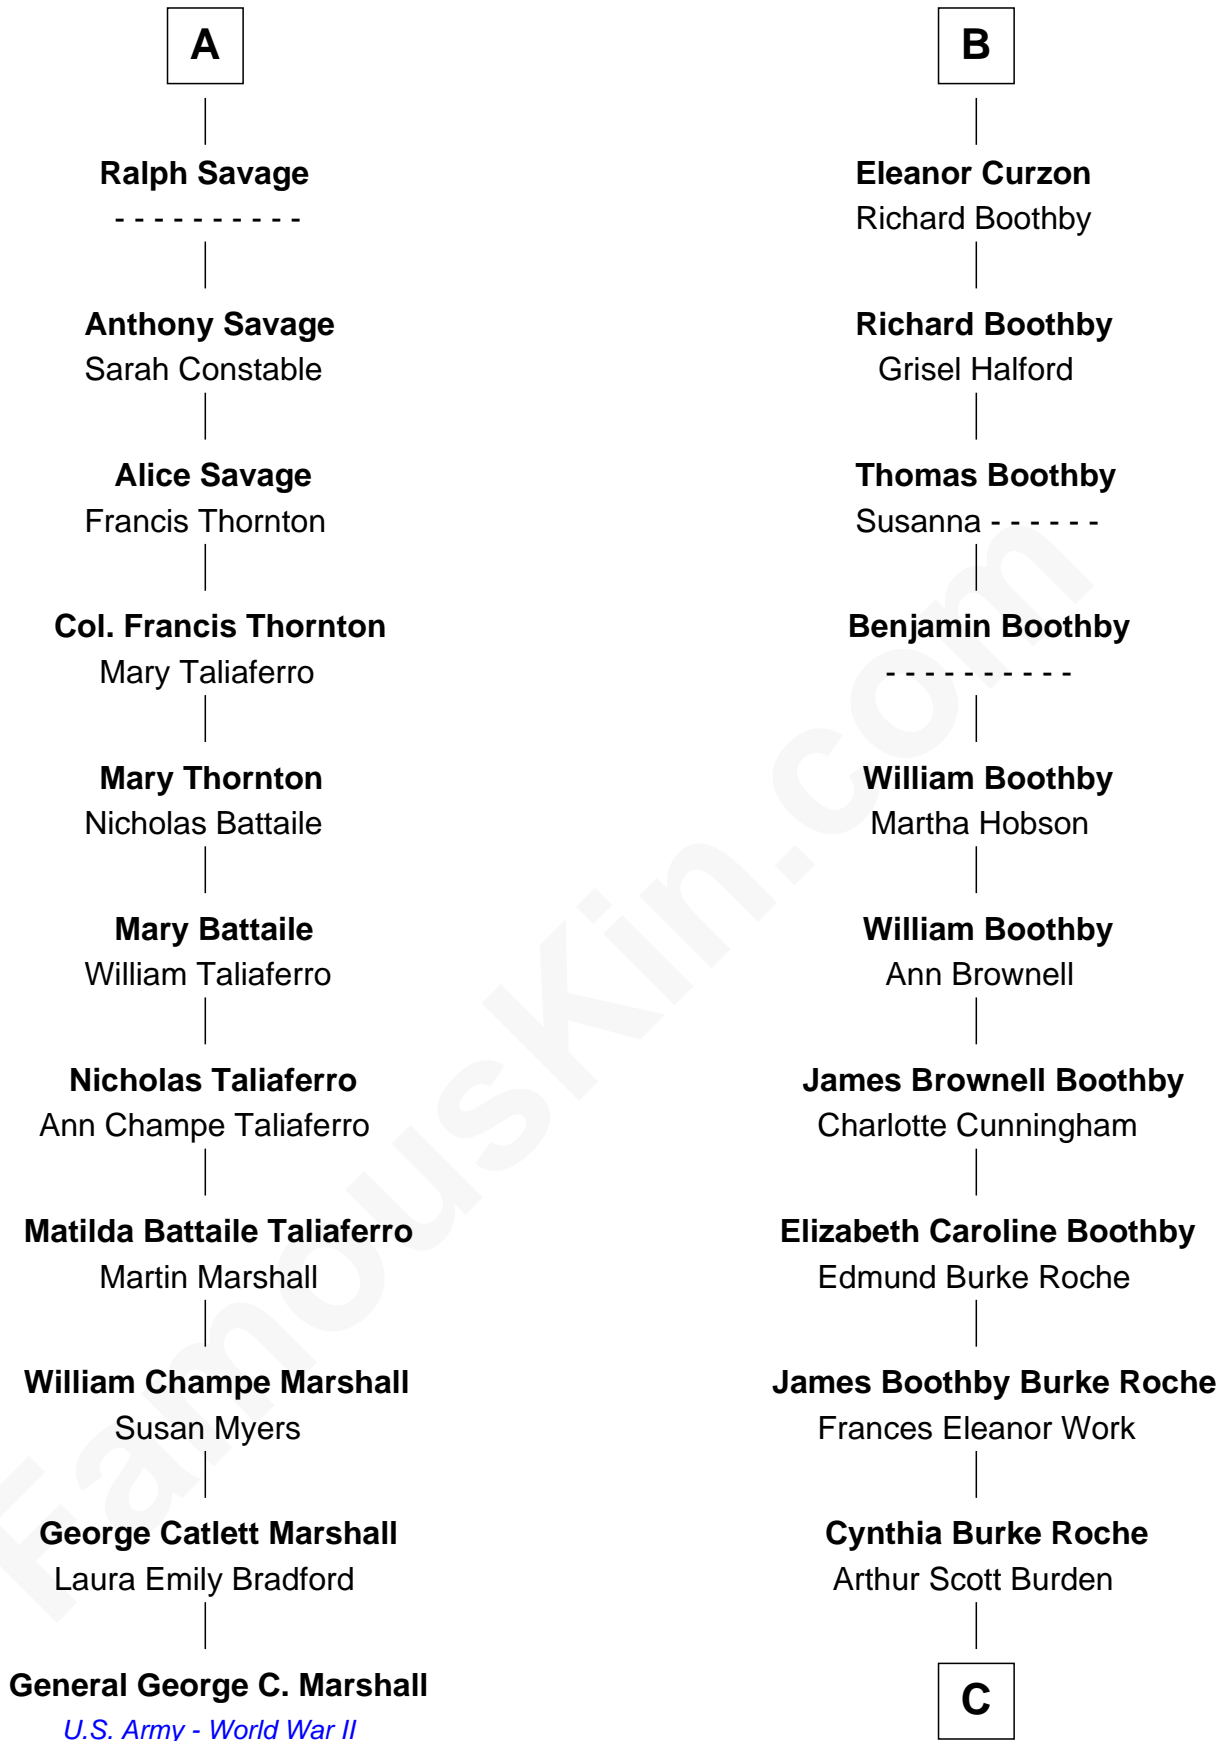

FamousKin.com
Relationship Chart of
General George C. Marshall
Author of "The Marshall Plan"

17th cousin 2 times removed of

Oliver Platt
Movie Actor

Sir Richard Fitzalan
 Elizabeth de Bohun

C

Eileen Burden
Walter Maynard

Sheila Maynard
Nicholas Platt

Oliver Platt
Movie Actor

FamousKin.com