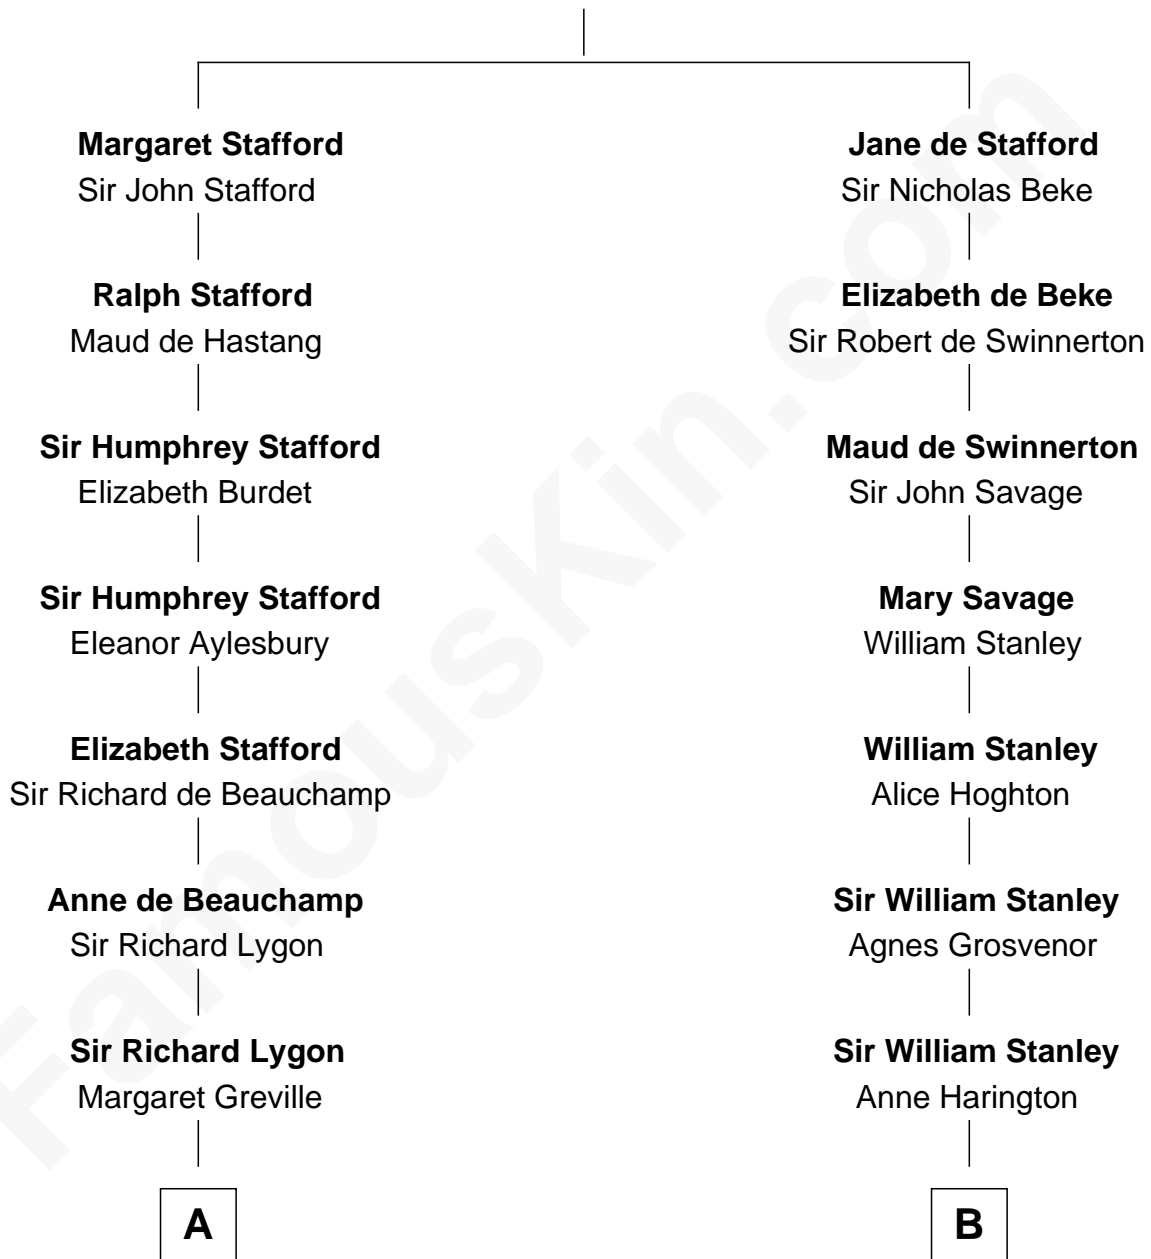

**FamousKin.com**  
**Relationship Chart of**  
**General George C. Marshall**

*Author of "The Marshall Plan"*

18th cousin 2 times removed of

**Thomas Hunt Morgan**

*Nobel Prize Winner in Physiology or Medicine*

**Katherine de Hastang**

Ralph de Stafford

**C**

**Matilda Battaile Taliaferro**  
Martin Marshall

**William Champe Marshall**  
Susan Myers

**George Catlett Marshall**  
Laura Emily Bradford

**General George C. Marshall**  
*U.S. Army - World War II*

**D**

**Ellen Key Howard**  
Charlton Hunt Morgan

**Thomas Hunt Morgan**  
*Nobel Prize Winner*

FamousKin.com