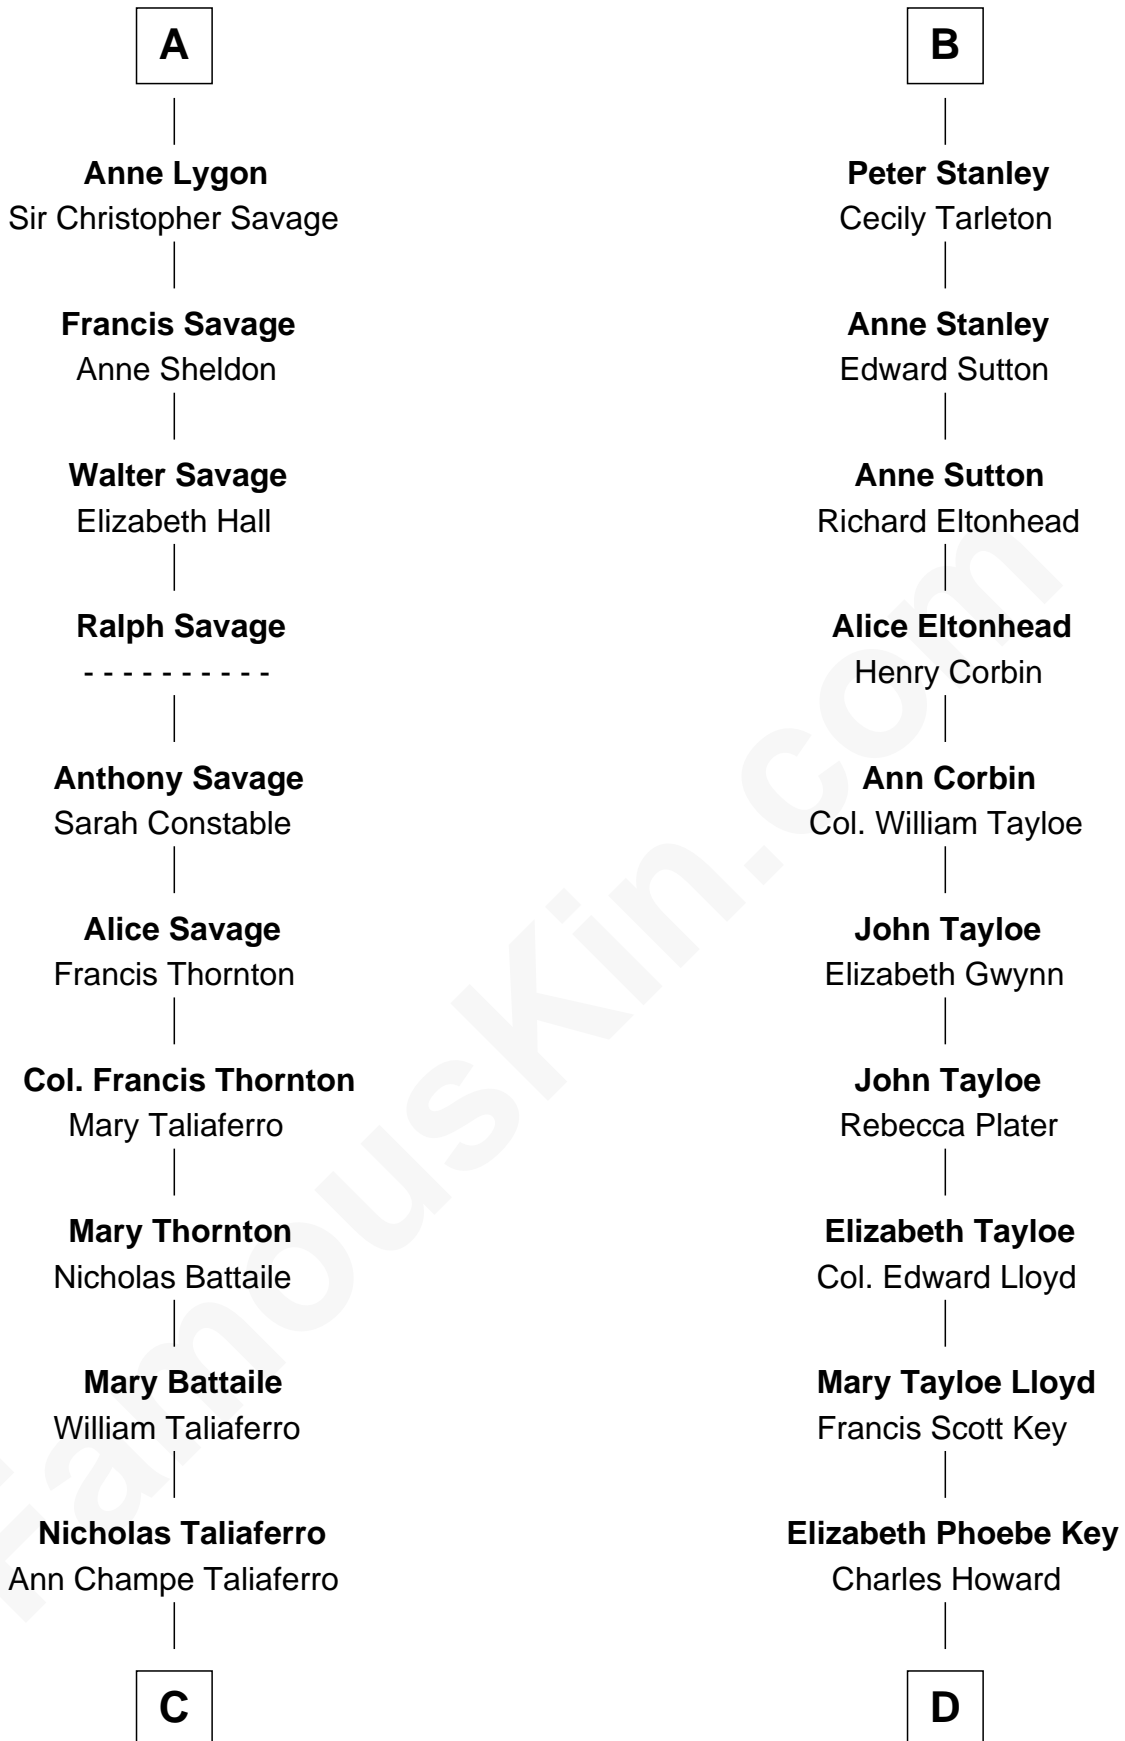

**FamousKin.com**  
**Relationship Chart of**  
**General George C. Marshall**

*Author of "The Marshall Plan"*

18th cousin 2 times removed of

**Thomas Hunt Morgan**

*Nobel Prize Winner in Physiology or Medicine*

**Katherine de Hastang**

Ralph de Stafford

**C**

**Matilda Battaile Taliaferro**  
Martin Marshall

**William Champe Marshall**  
Susan Myers

**George Catlett Marshall**  
Laura Emily Bradford

**General George C. Marshall**  
*U.S. Army - World War II*

**D**

**Ellen Key Howard**  
Charlton Hunt Morgan

**Thomas Hunt Morgan**  
*Nobel Prize Winner*

FamousKin.com