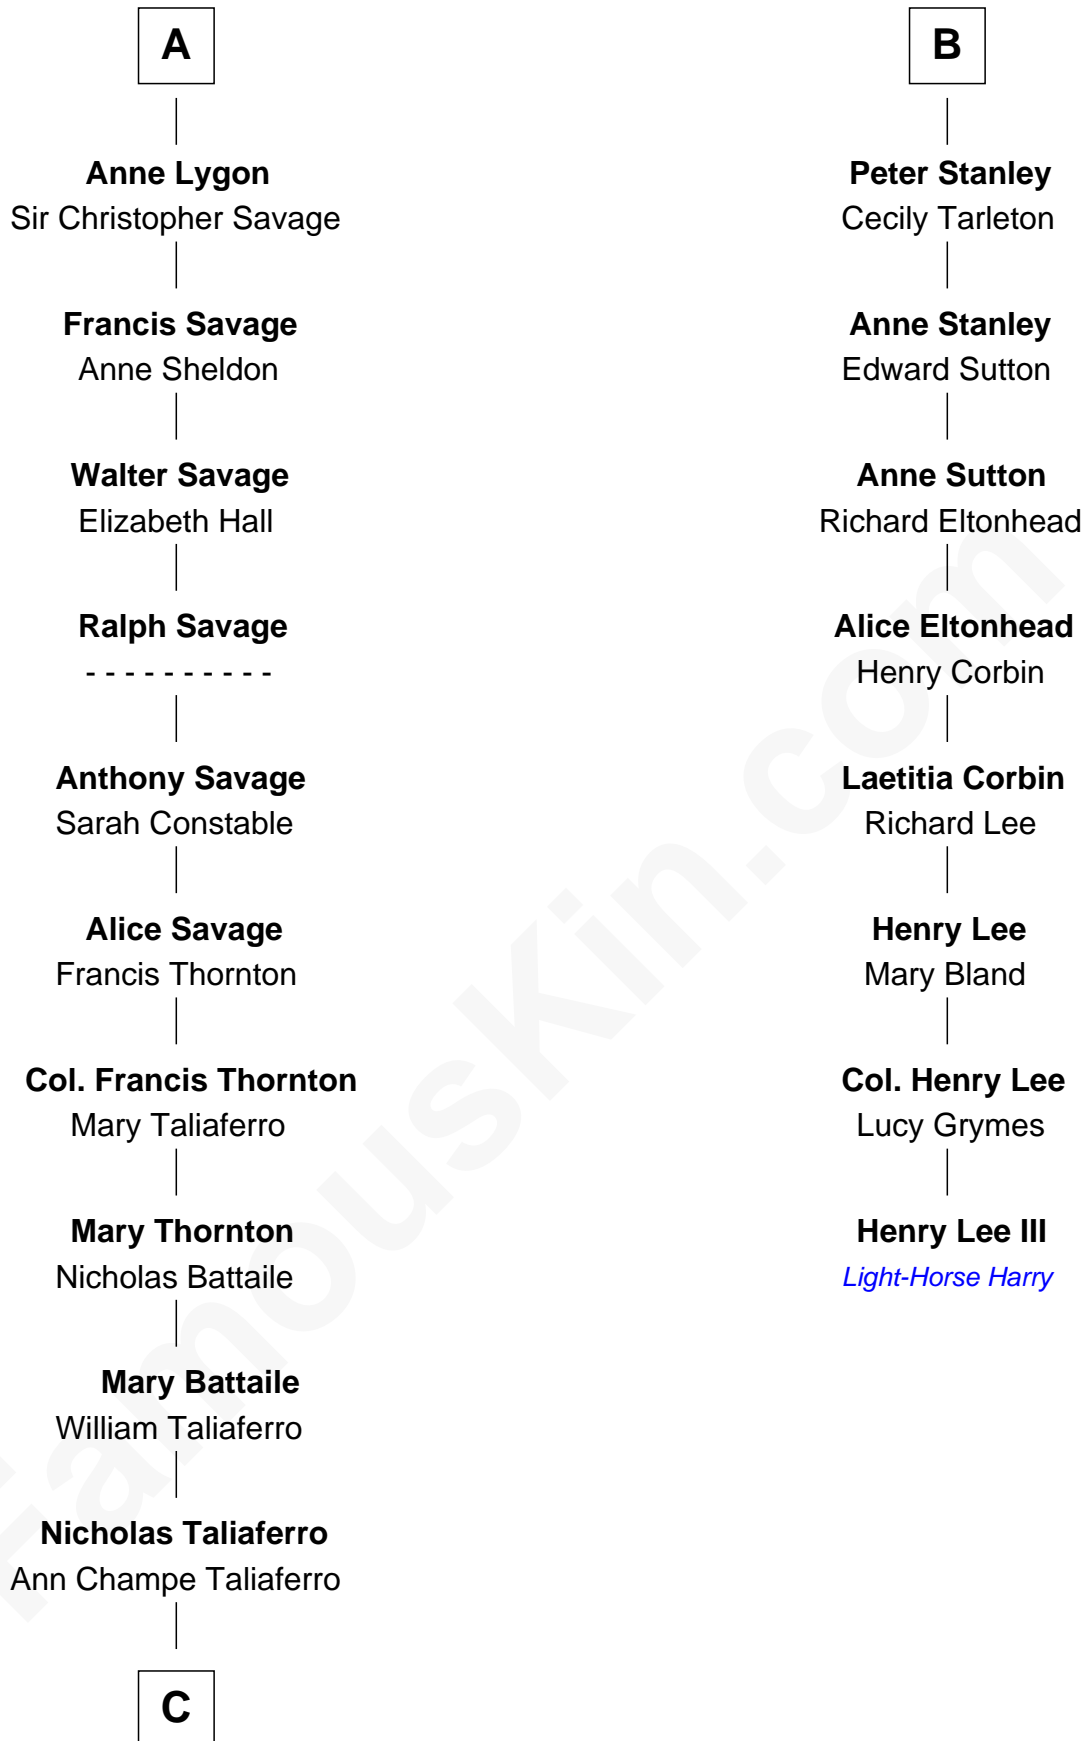

FamousKin.com
Relationship Chart of
General George C. Marshall
Author of "The Marshall Plan"

14th cousin 6 times removed of

Henry Lee III
9th Governor of Virginia

Katherine de Hastang
 Ralph de Stafford

C

—
Matilda Battaile Taliaferro

Martin Marshall

—
William Champe Marshall

Susan Myers

—
George Catlett Marshall

Laura Emily Bradford

—
General George C. Marshall

U.S. Army - World War II