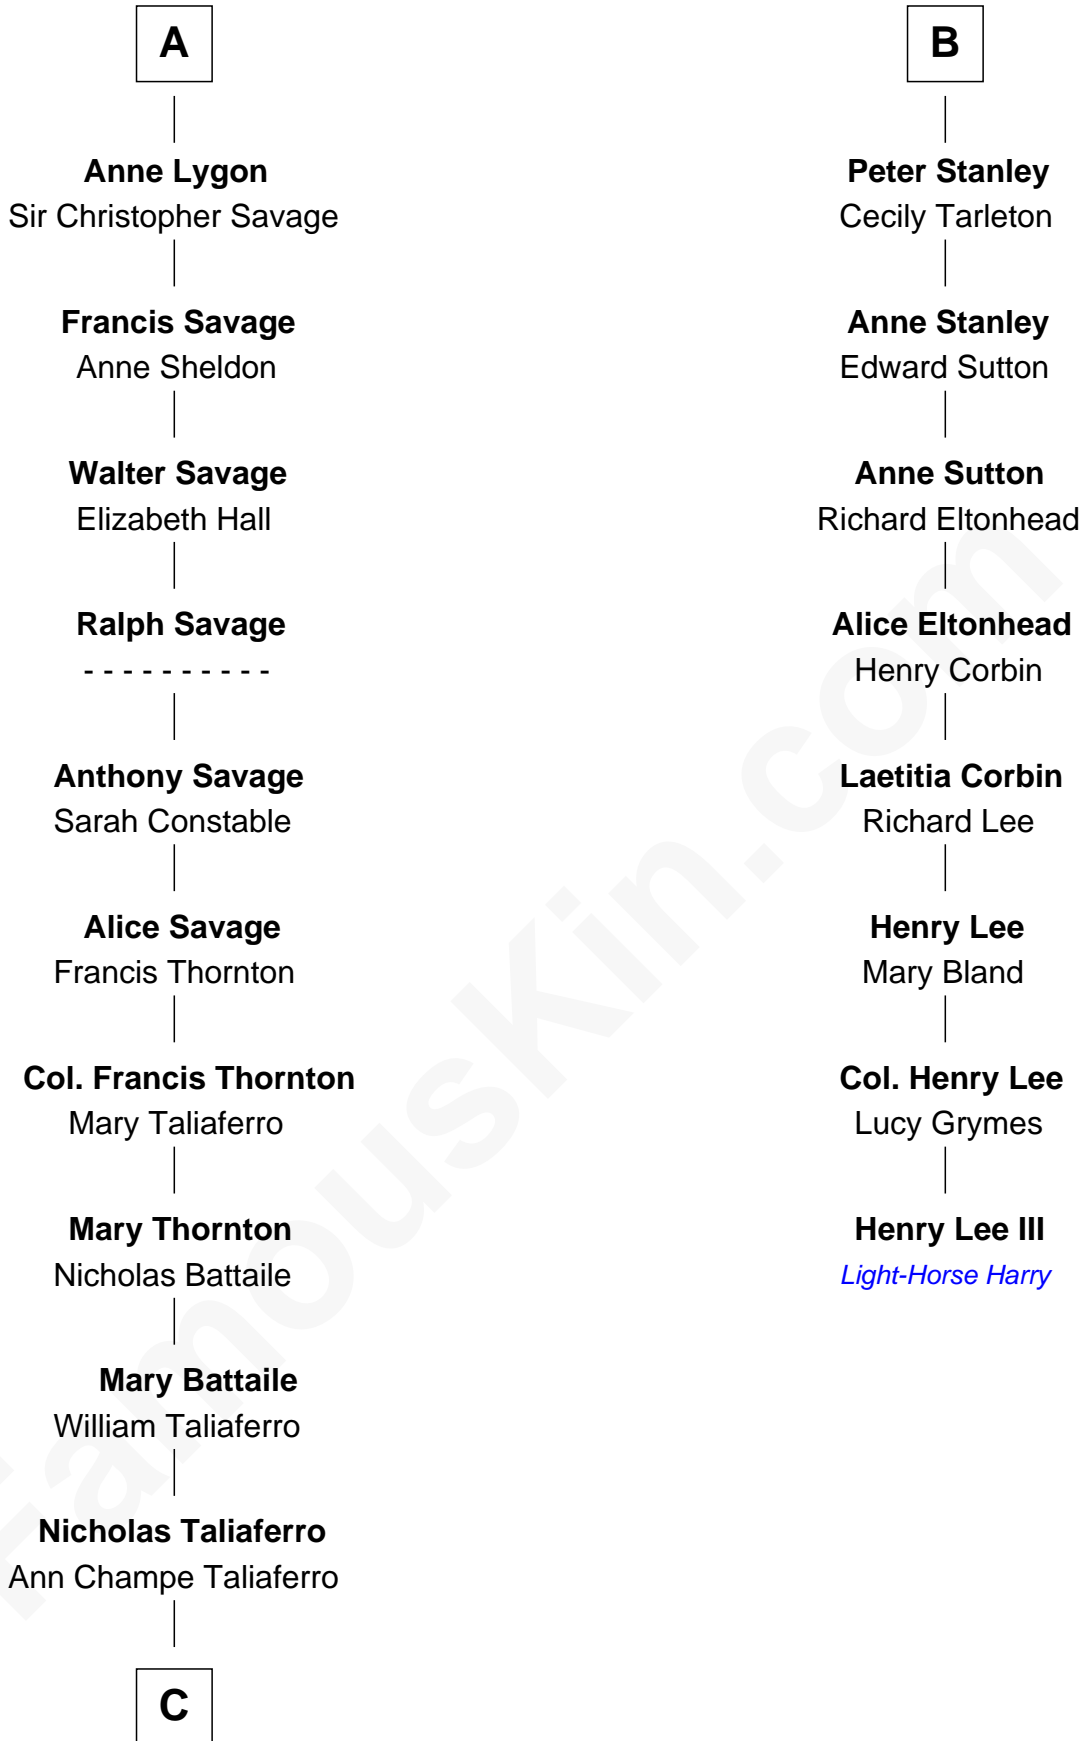

**FamousKin.com**  
**Relationship Chart of**  
**General George C. Marshall**  
*Author of "The Marshall Plan"*

14th cousin 6 times removed of

**Henry Lee III**  
*9th Governor of Virginia*

**C**

—  
**Matilda Battaile Taliaferro**

Martin Marshall

—  
**William Champe Marshall**

Susan Myers

—  
**George Catlett Marshall**

Laura Emily Bradford

—  
**General George C. Marshall**

*U.S. Army - World War II*

FamousKin.com