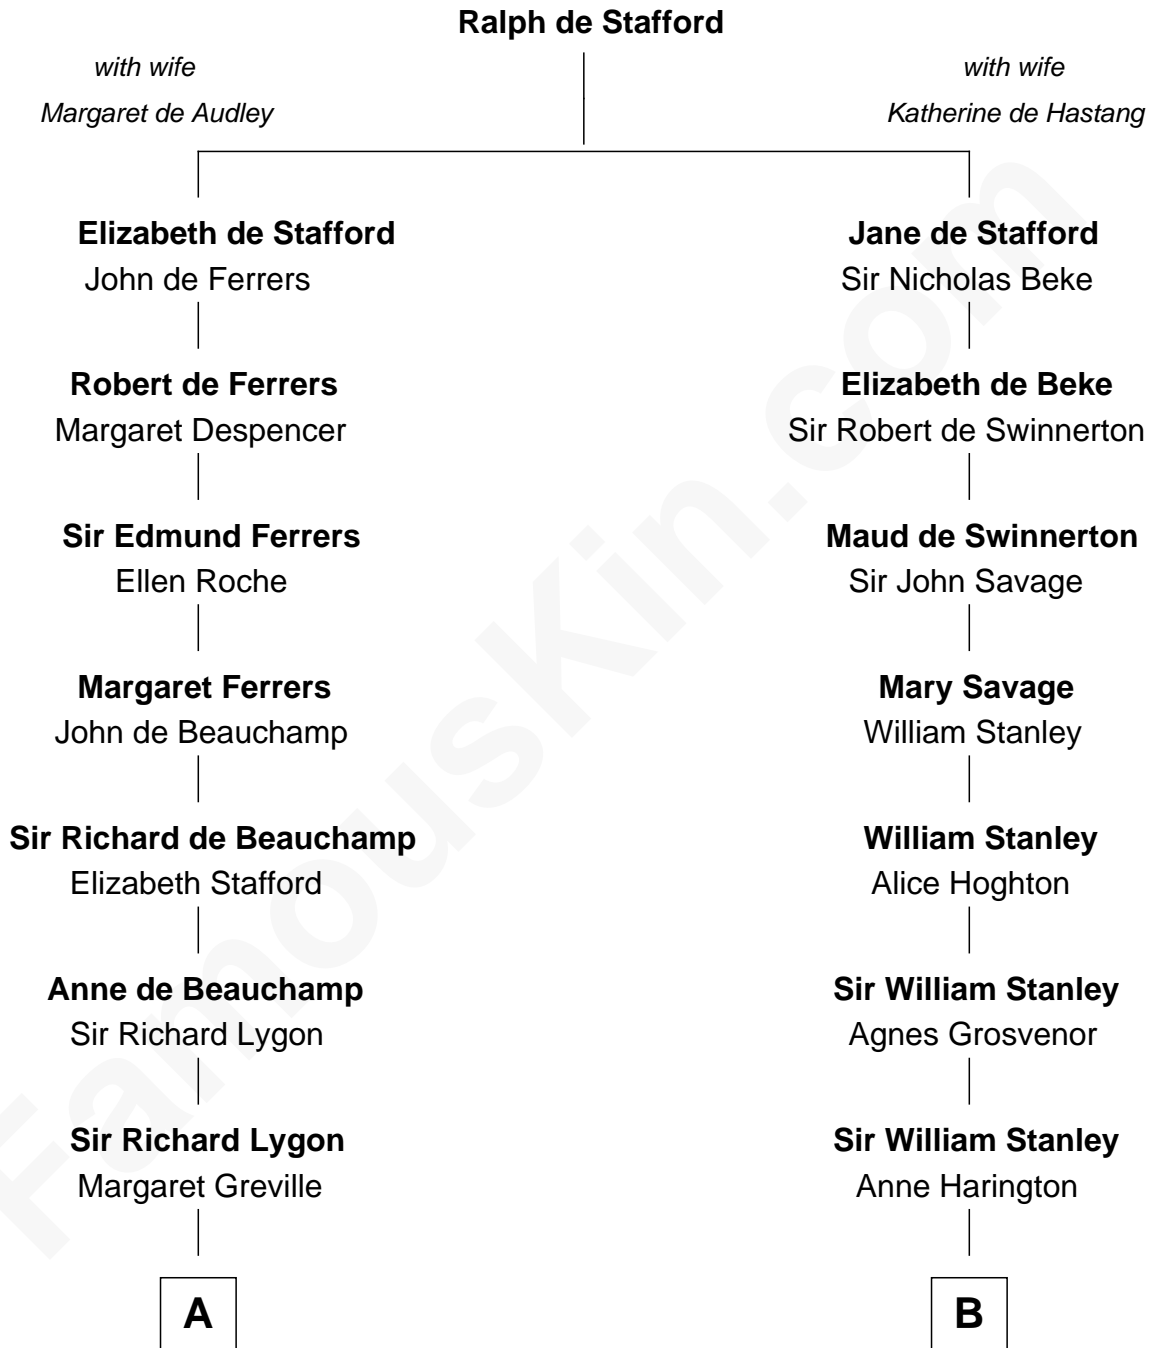

**FamousKin.com**  
**Relationship Chart of**  
**General George C. Marshall**  
*Author of "The Marshall Plan"*

14th cousin 6 times removed of

**Henry Lee III**  
*9th Governor of Virginia*

**C**

—  
**Matilda Battaile Taliaferro**

Martin Marshall

—  
**William Champe Marshall**

Susan Myers

—  
**George Catlett Marshall**

Laura Emily Bradford

—  
**General George C. Marshall**

*U.S. Army - World War II*

FamousKin.com