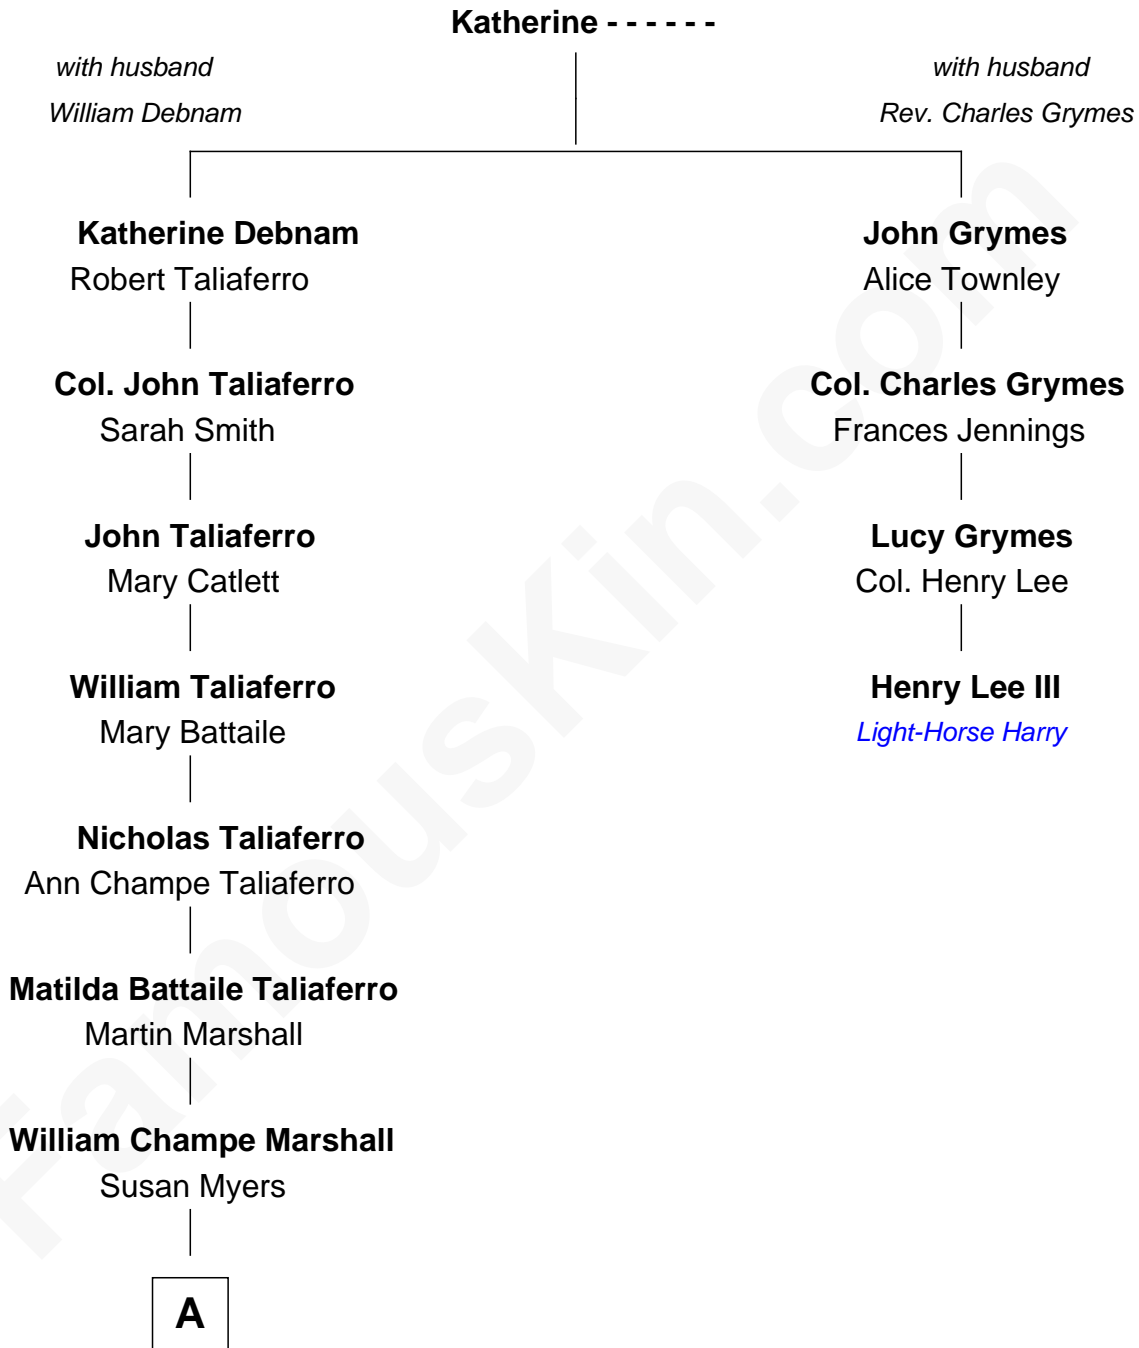

**FamousKin.com**  
**Relationship Chart of**  
**General George C. Marshall**  
*Author of "The Marshall Plan"*

3rd cousin 5 times removed of

**Henry Lee III**  
*9th Governor of Virginia*

A

George Catlett Marshall

Laura Emily Bradford

General George C. Marshall

*U.S. Army - World War II*

FamousKin.com