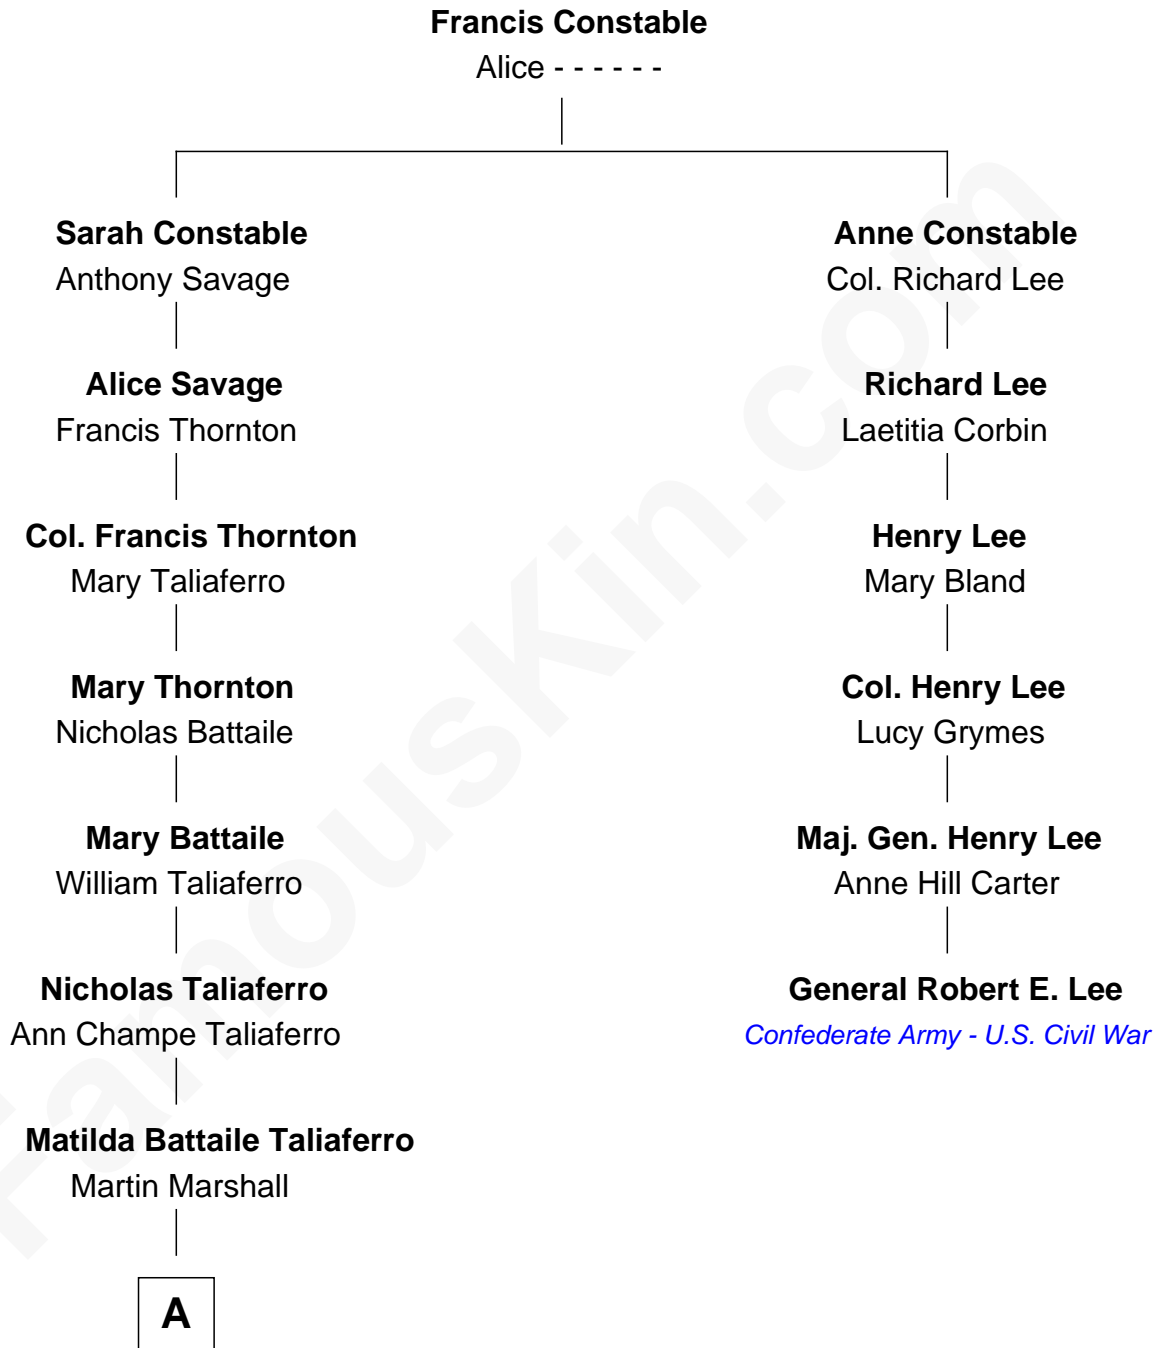

FamousKin.com

Relationship Chart of General George C. Marshall

Author of "The Marshall Plan"

5th cousin 4 times removed of

General Robert E. Lee

Confederate Army - U.S. Civil War

A

—
William Champe Marshall

Susan Myers

—
George Catlett Marshall

Laura Emily Bradford

—
General George C. Marshall

U.S. Army - World War II

FamousKin.com