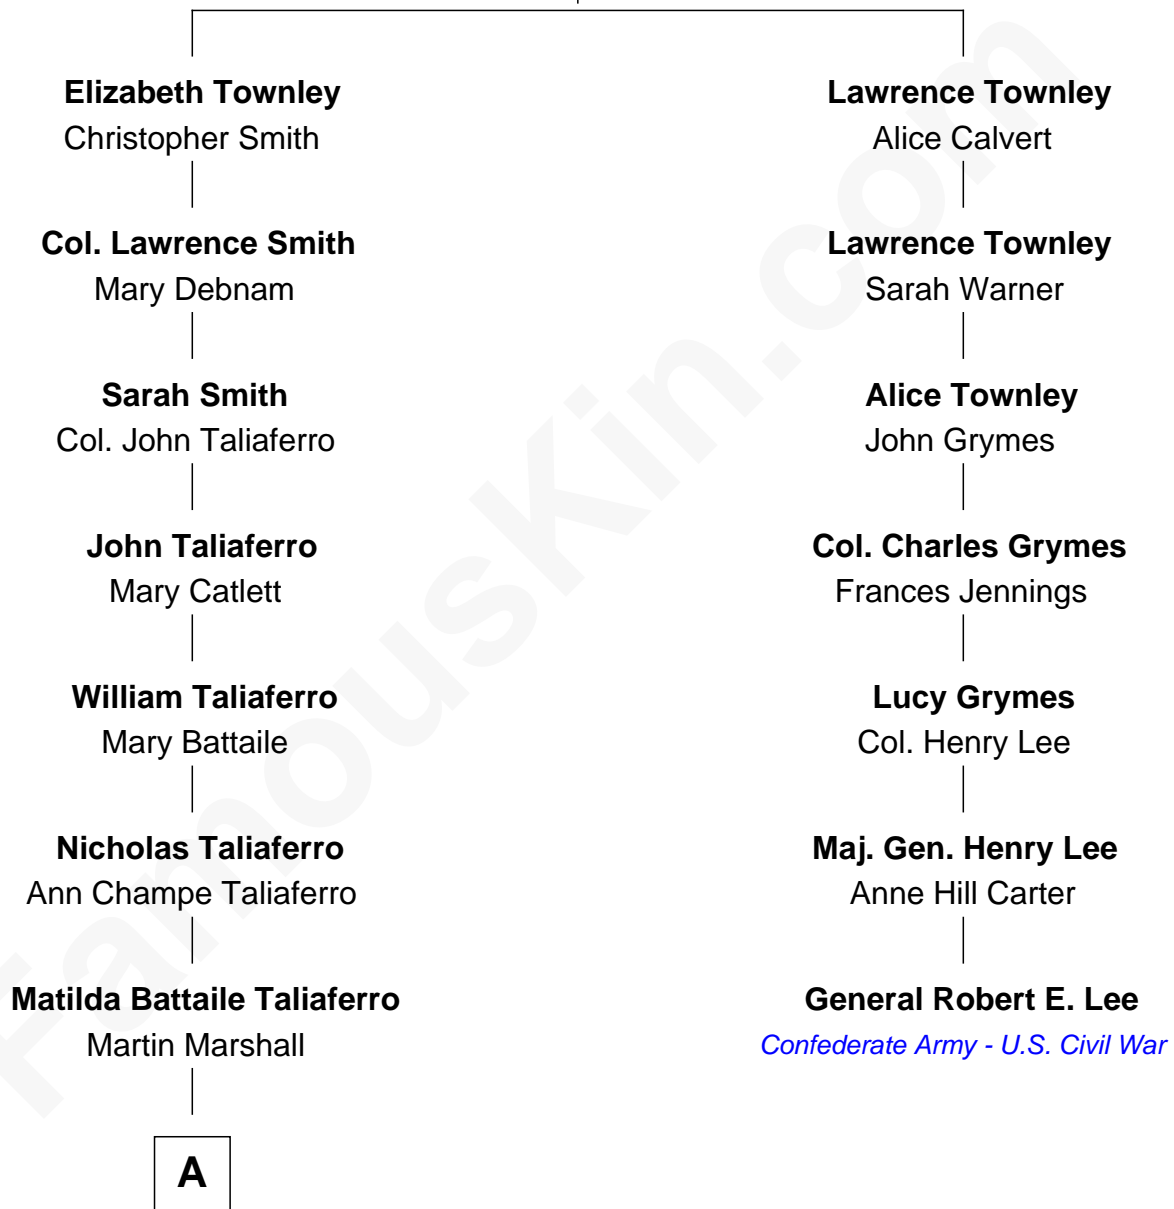

**FamousKin.com**  
**Relationship Chart of**  
**General George C. Marshall**

*Author of "The Marshall Plan"*

6th cousin 3 times removed of

**General Robert E. Lee**

*Confederate Army - U.S. Civil War*

**Laurence Townley**

Jennet Halstead

A

William Champe Marshall

Susan Myers

George Catlett Marshall

Laura Emily Bradford

General George C. Marshall

*U.S. Army - World War II*